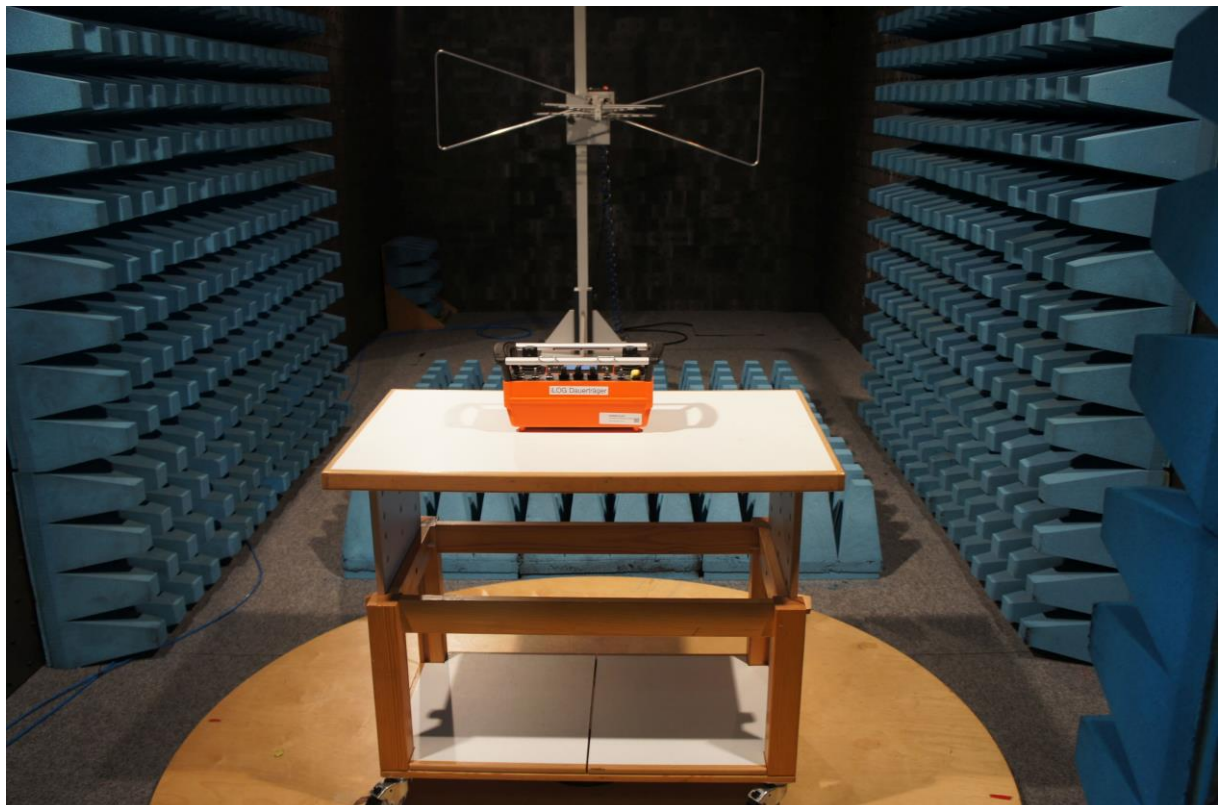

1 Annex A – Test setup

1.1 List of Pictures

Picture 1: CDC, test setup radiated emission test 9 kHz -30 MHz (front view)	2
Picture 2: CDC, test setup radiated emission pre-test 30 MHz - 1 GHz (front view)	2
Picture 3: CDC, test setup radiated emission test (rear view).....	3
Picture 4: OATS, test setup final radiated emission test < 1 GHz (front view)	4
Picture 5: OATS, test setup final radiated emission test < 1 GHz (rear view)	4
Picture 6: AC, test setup radiated emission test > 1 GHz (front view)	5
Picture 7: AC, test setup radiated emission test > 1 GHz (rear view)	5
Picture 8: EUT-position 1	6
Picture 9: EUT-position 2.....	6
Picture 10: EUT-position 3.....	7

Picture 1: CDC, test setup radiated emission test 9 kHz -30 MHz (front view)

Picture 2: CDC, test setup radiated emission pre-test 30 MHz - 1 GHz (front view)

Picture 3: CDC, test setup radiated emission test (rear view)

Picture 4: OATS, test setup final radiated emission test < 1 GHz (front view)

Picture 5: OATS, test setup final radiated emission test < 1 GHz (rear view)

Picture 6: AC, test setup radiated emission test > 1 GHz (front view)

Picture 7: AC, test setup radiated emission test > 1 GHz (rear view)

Picture 8: EUT-position 1

Picture 9: EUT-position 2

Picture 10: EUT-position 3