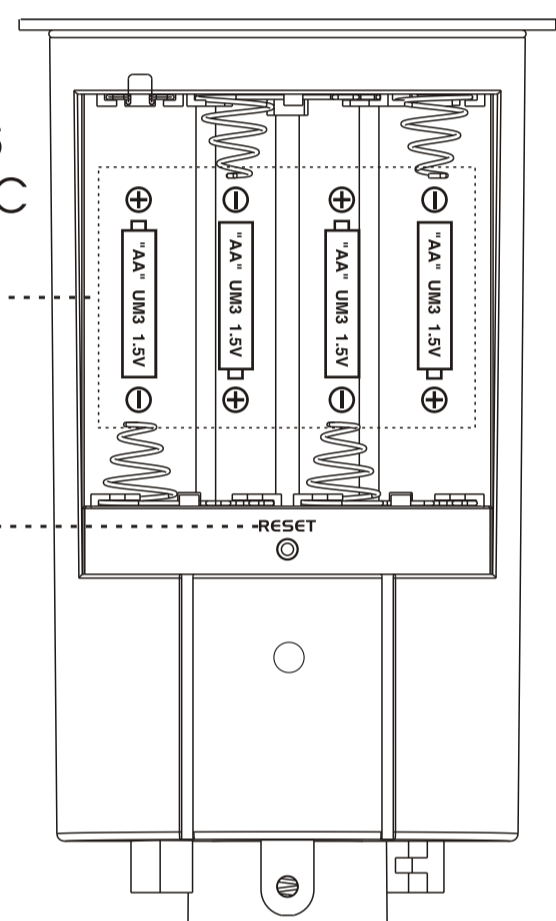

S/S PRINT COLOR:  
PMS425C (GRAY)

BACK VIEW

EMBOSS  
GRAPHIC

LOGO S/S PRINT COLOR:  
PMS144C  
PMS425C (GRAY)

PMS425C(GRAY)

FCC ID: NMTWTGR800-01  
THIS DEVICE COMPLIES WITH PART 15 OF  
THE FCC RULES. OPERATION IS SUBJECT  
TO THE FOLLOWING TWO CONDITIONS:  
(1) THIS DEVICE MAY NOT CAUSE  
HARMFUL INTERFERENCE, AND  
(2) THIS DEVICE MUST ACCEPT ANY  
INTERFERENCE RECEIVED, INCLUDING  
INTERFERENCE THAT MAY CAUSE  
UNDESIRABLE OPERATION.

Label Size:  
17X23mm

  
S/S PRINT COLOR:  
PMS425C (GRAY)

EMBOSS  
GRAPHIC