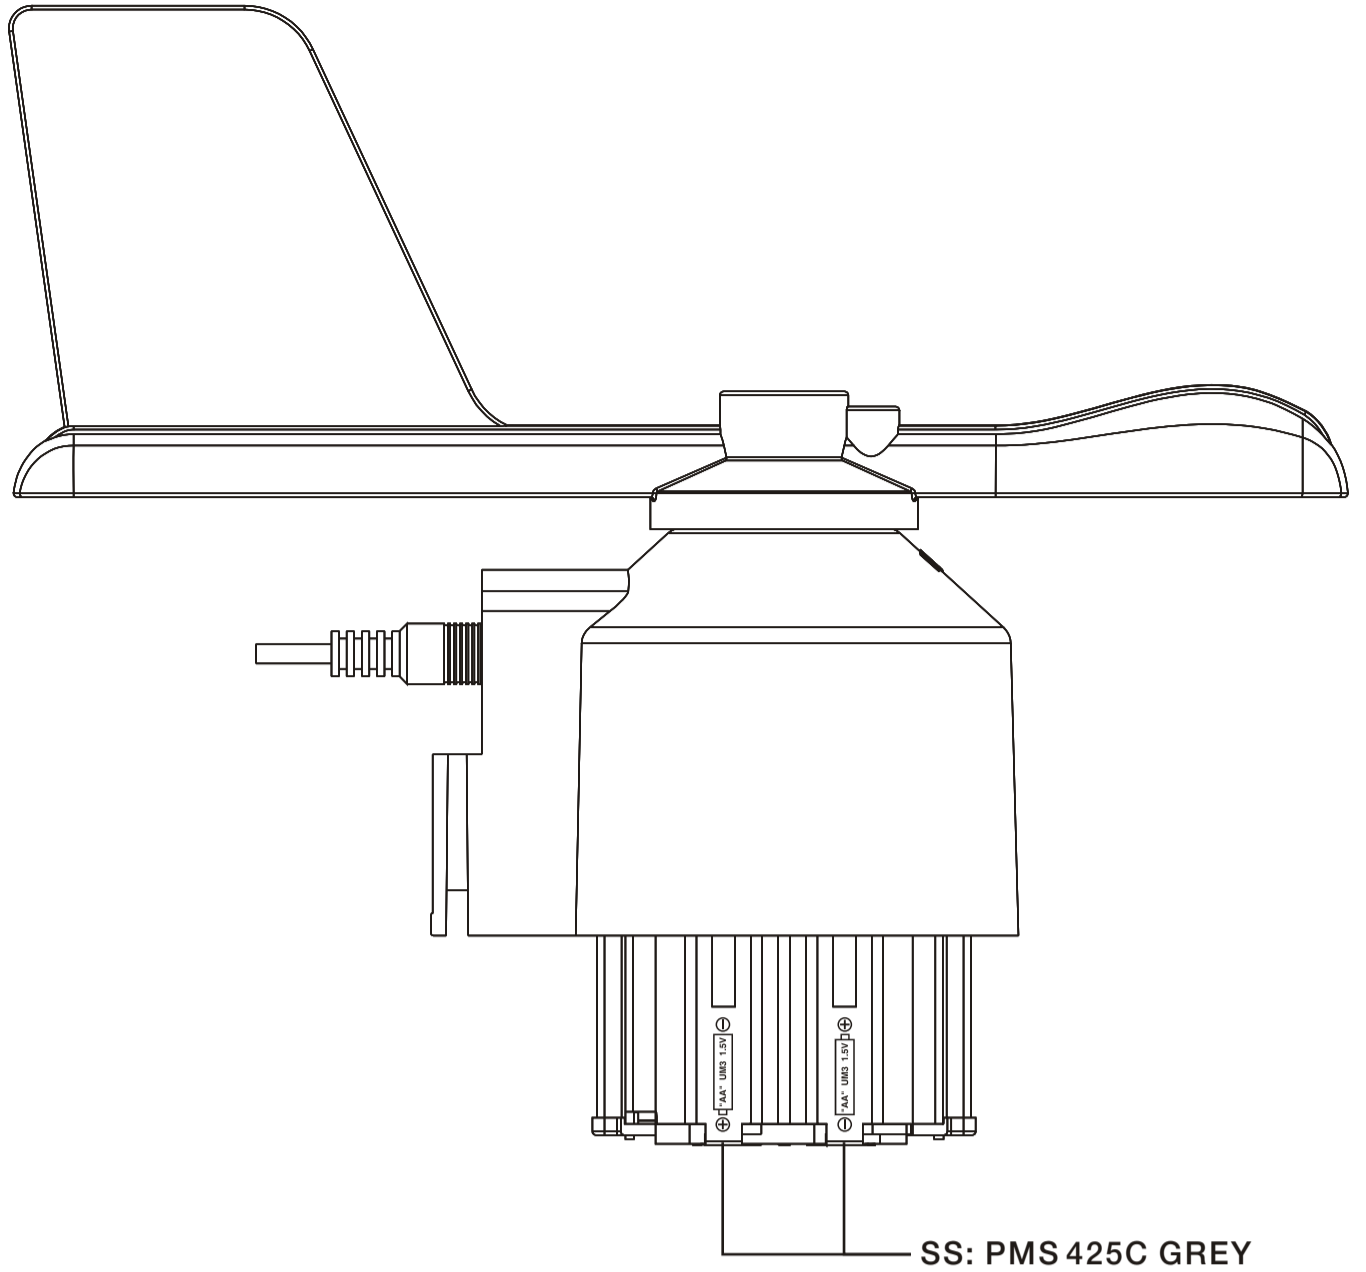

ALL PLASTICS GLOSS FINISHING

ALL COLOR PMS420C GREY (SENSOR)

SS: PMS 425C GREY

EMBOSS

LOGO S/S PRINT COLOR:
PMS144C
PMS425C (GRAY) **Oregon**
SCIENTIFIC
PMS425C(GRAY)

SS: PMS 425C GREY

Label Location &
Size: 25 x 19 mm