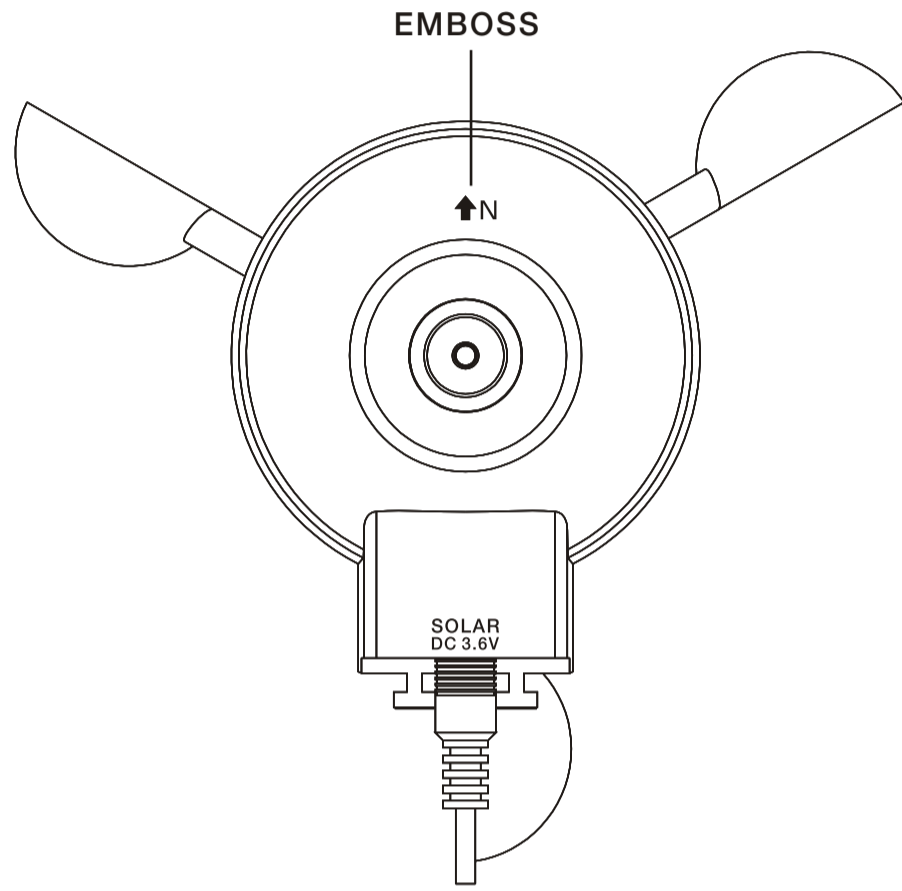

ALL PLASTICS GLOSS FINISHING

ALL COLOR PMS420C GREY (SENSOR)

SS: PMS 425C GREY

EMBOSS

LOGO S/S PRINT COLOR:
PMS144C
PMS425C (GRAY) **Oregon**
SCIENTIFIC
PMS425C(GRAY)

SS: PMS 425C GREY

Label Location &
Size: 25 x 19 mm