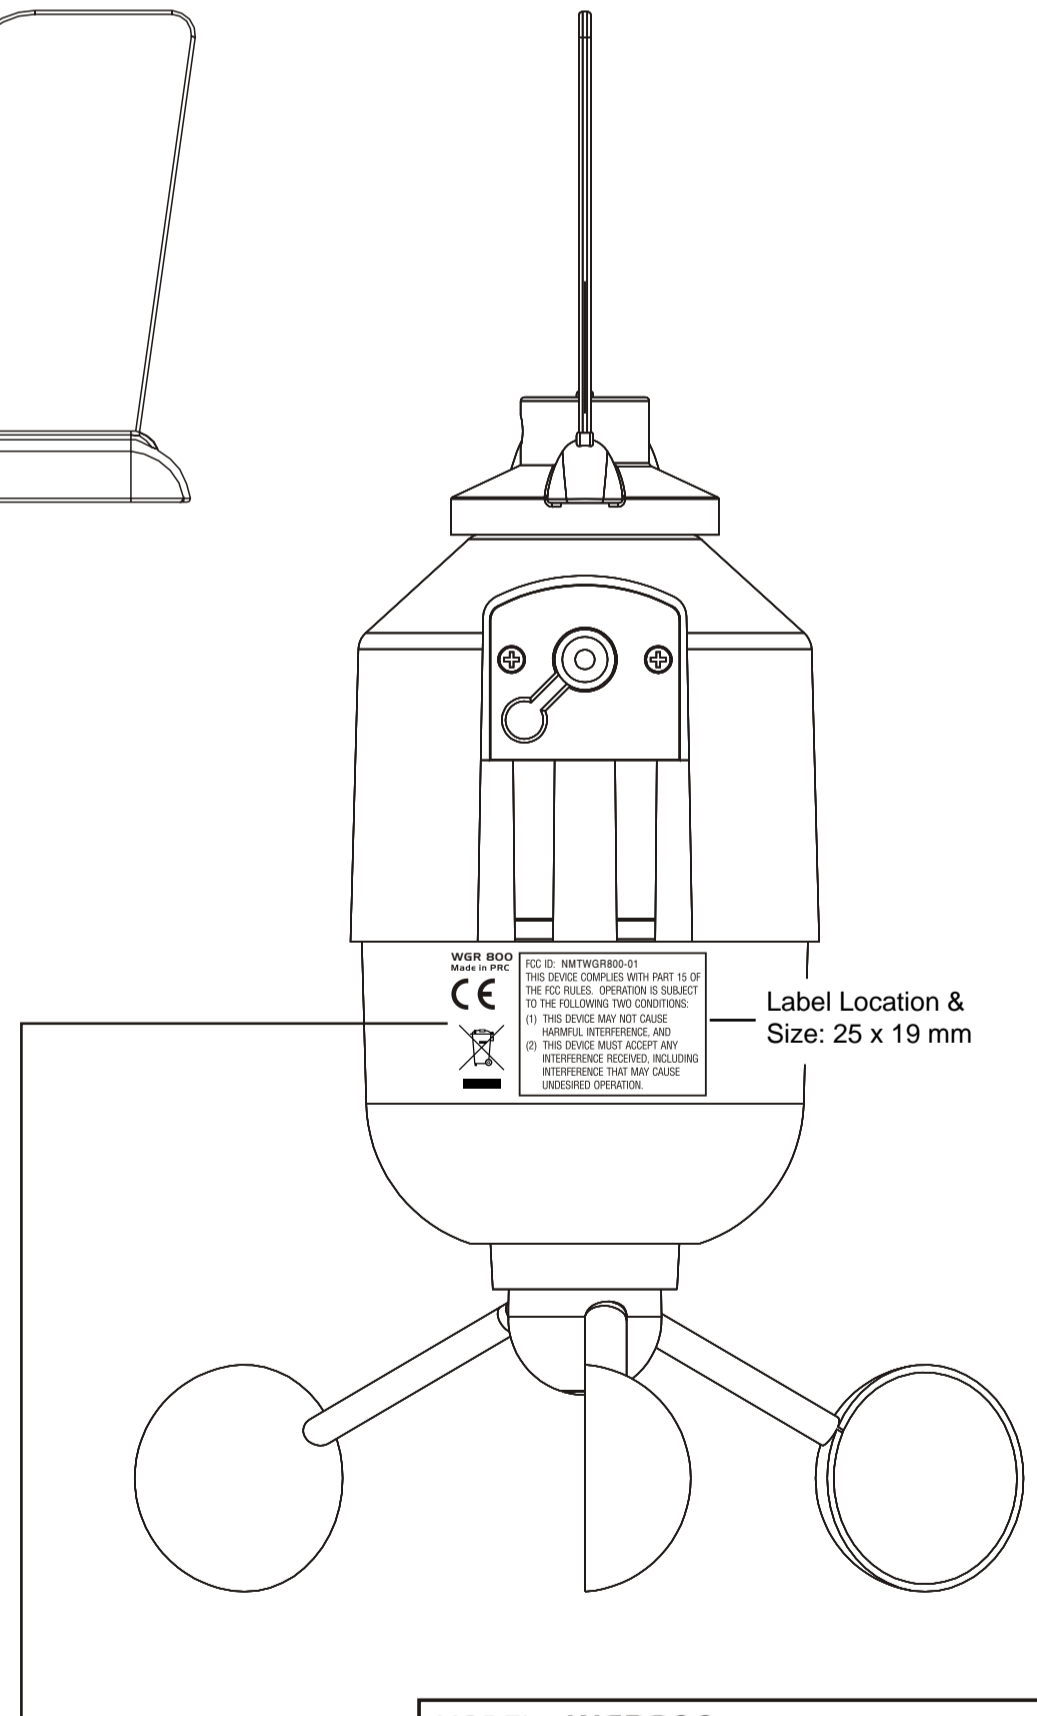

ALL PLASTICS GLOSS FINISHING

ALL COLOR PMS420C GREY (SENSOR)

SS: PMS 425C GREY

EMBOSS

LOGO S/S PRINT COLOR:
PMS144C
PMS425C (GRAY) **Oregon**
SCIENTIFIC
PMS425C(GRAY)

SS: PMS 425C GREY

Label Location &
Size: 25 x 19 mm

MODEL:	WGR800
TITLE:	COLOR SP.
VERSION:	
REV.:	DATE: 14-6-07
REMARK:	
PREPARED BY:	PATRICK MAK
FILE:	
APPROVED BY:	
PMGT	<input type="checkbox"/>
MKTR	<input type="checkbox"/> ADD PROTOCOL ICON
CU	<input type="checkbox"/>
DATE:	