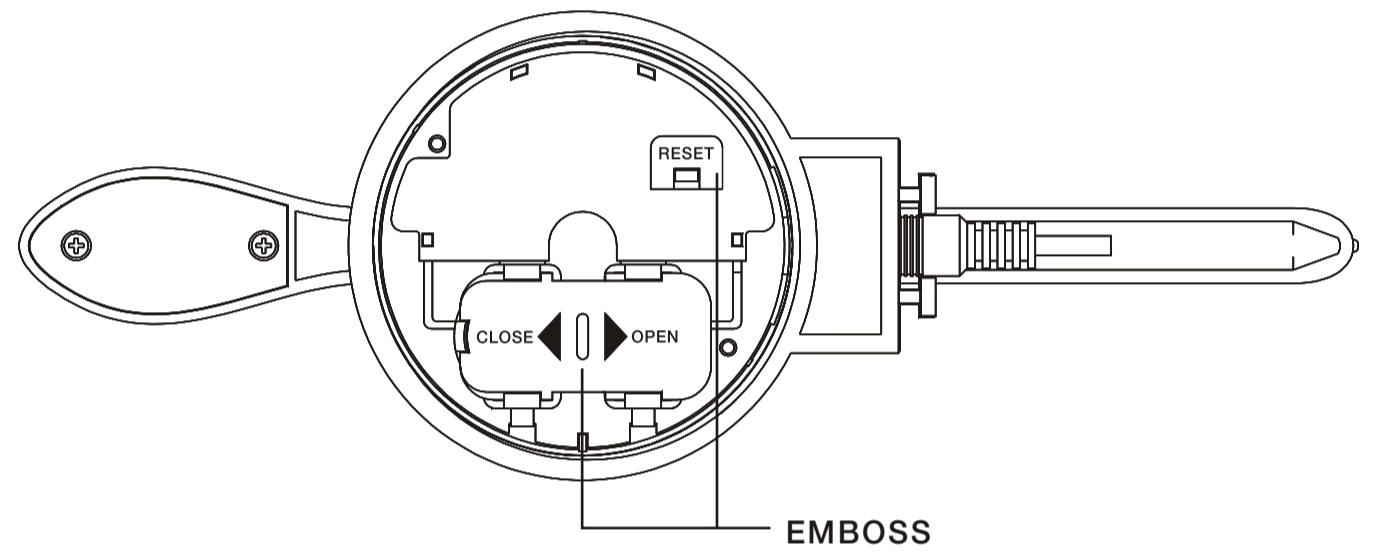

ALL PLASTICS GLOSS FINISHING

ALL COLOR PMS420C GREY (SENSOR)

SS: PMS 425C GREY

EMBOSS

LOGO S/S PRINT COLOR:
PMS144C
PMS425C (GRAY) **Oregon**
SCIENTIFIC
PMS425C(GRAY)

SS: PMS 425C GREY

Label Location &
Size: 25 x 19 mm