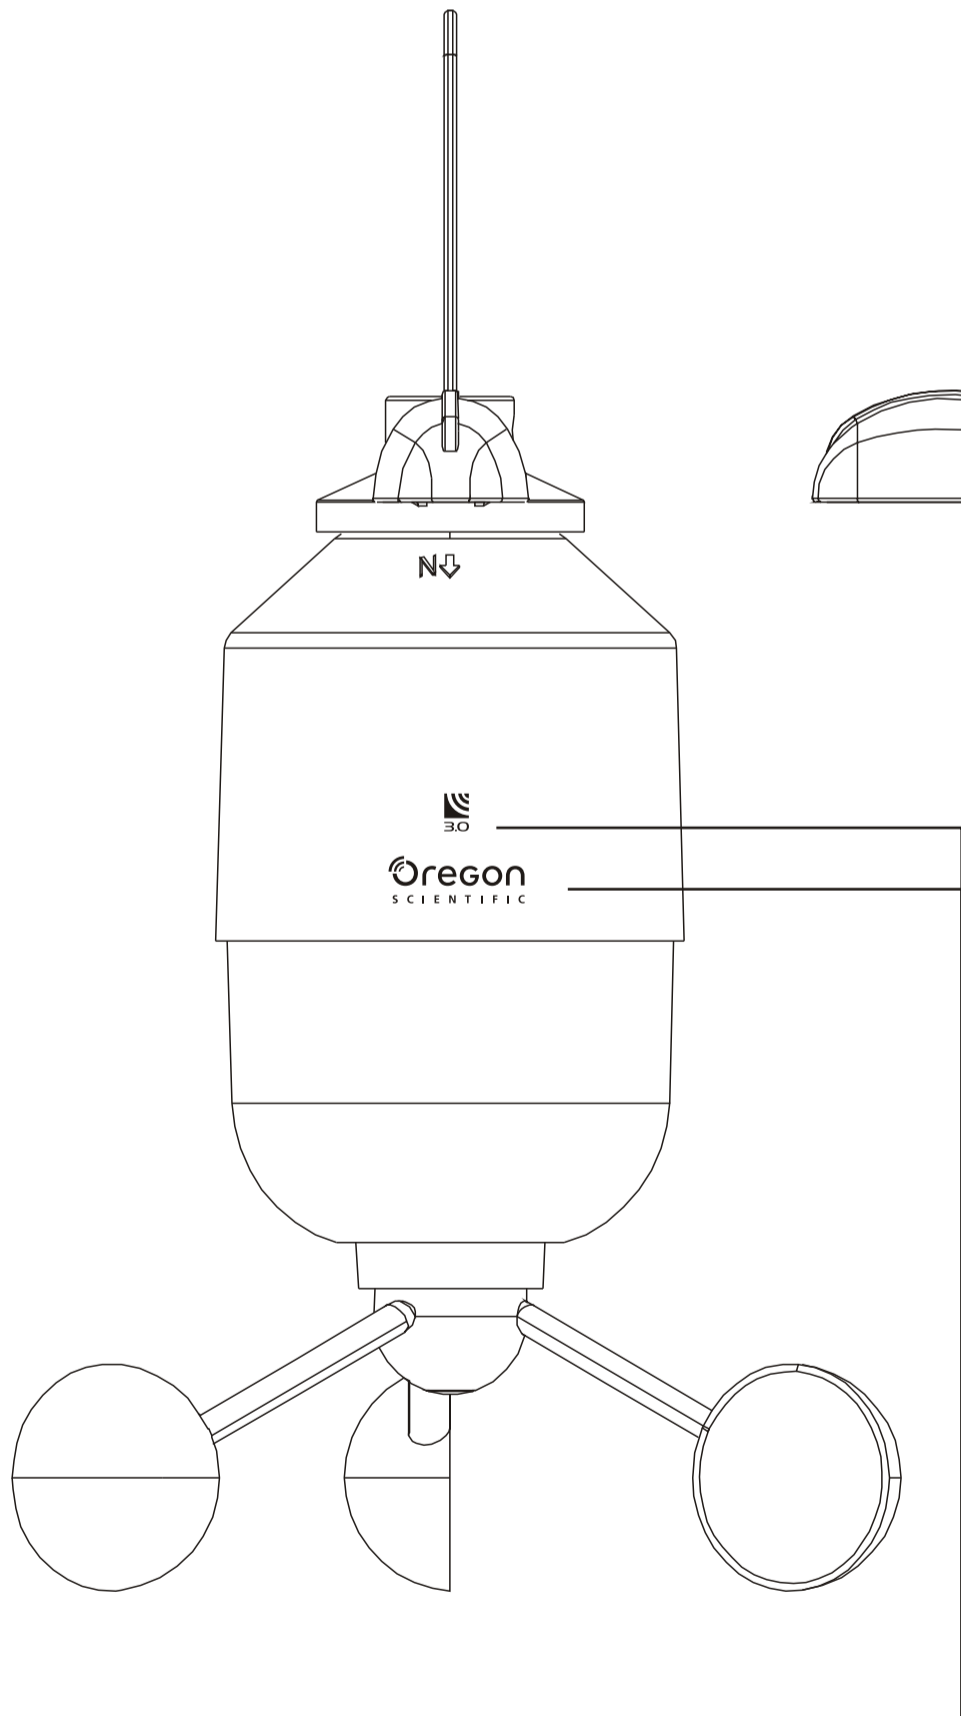

ALL PLASTICS GLOSS FINISHING

ALL COLOR PMS420C GREY (SENSOR)

SS: PMS 425C GREY

EMBOSS

LOGO S/S PRINT COLOR:
PMS144C
PMS425C (GRAY) **Oregon**
SCIENTIFIC
PMS425C(GRAY)

SS: PMS 425C GREY

Label Location &
Size: 25 x 19 mm

MODEL:	WGR800
TITLE:	COLOR SP.
VERSION:	
REV.:	DATE: 14-6-07
REMARK:	
PREPARED BY:	PATRICK MAK
FILE:	
APPROVED BY:	
PMGT	<input type="checkbox"/>
MKTR	<input type="checkbox"/> ADD PROTOCOL ICON
CU	<input type="checkbox"/>
DATE:	