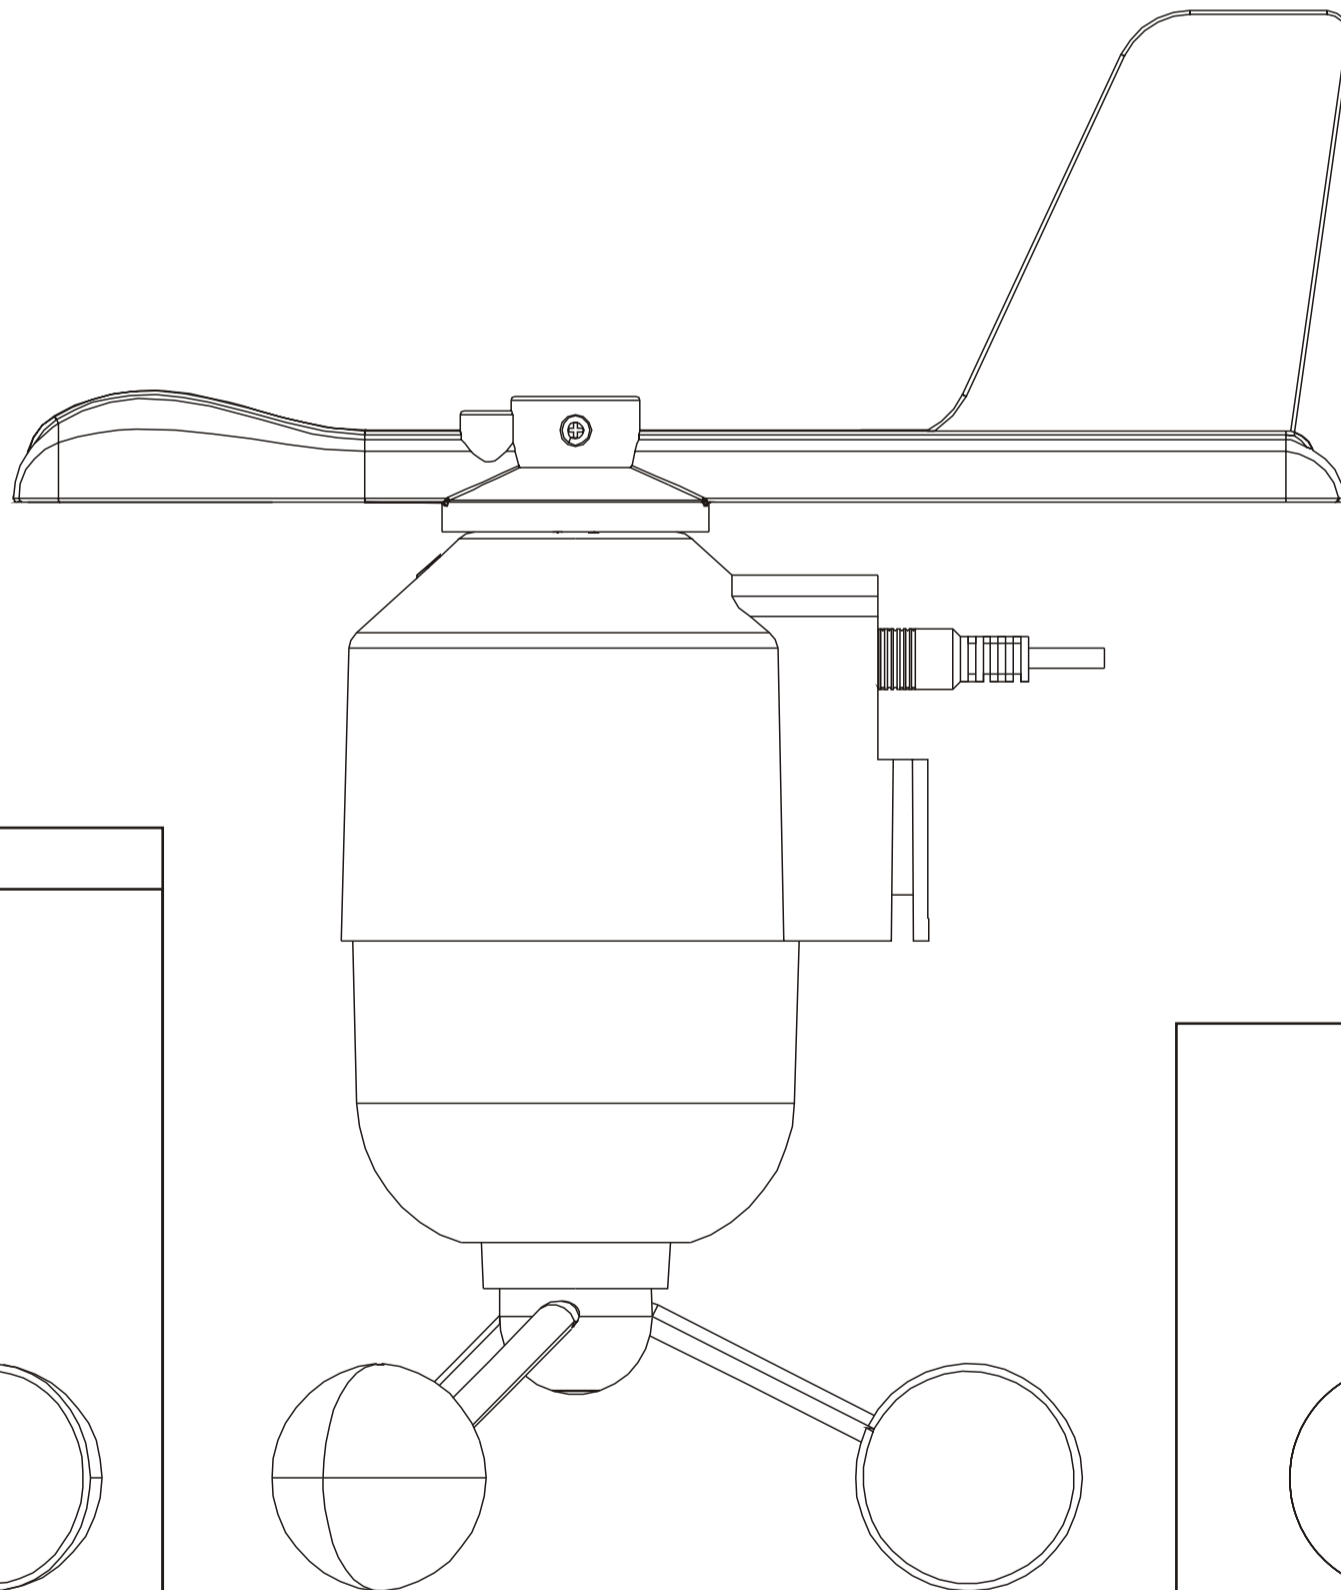

ALL PLASTICS GLOSS FINISHING

ALL COLOR PMS420C GREY (SENSOR)

SS: PMS 425C GREY

EMBOSS

LOGO S/S PRINT COLOR:
PMS144C
PMS425C (GRAY) **Oregon**
SCIENTIFIC
PMS425C(GRAY)

SS: PMS 425C GREY

Label Location &
Size: 25 x 19 mm