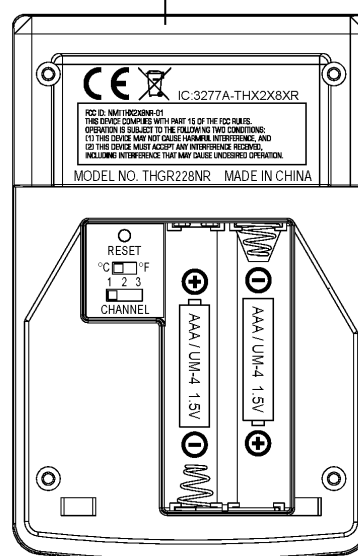

THGR228NR COLOR SPECIFICATION

PRINT ALL TEXT IN GREY PMS 430C
ON RS WHITE

PRINT MID GREY PMS 430C
IN RS WHITE CAB.

REMARK :
COLOUR : - PRINT LOGO " ® " IN ORANGE (PMS 144C)
" Oregon " IN GREY (PMS 425C)

APPROVAL			MKTR : KITTY AU	WOL : 0510040
AW (PDD)	TEXT (ENG)	TRANS	MODEL: THGR228NR	CU : OS-USA
DATE	DATE	DATE	TITLE: COLR SPCE.(REV.2)	
AW (CU)	TEX (P MGR)		PREPARED BY: SHADOW	
DATE	DATE	DATE	DATE: 26 OCT 05	FILE : ADD_IC_THGR228NR_CS-USA
			F/O:	P/N.: