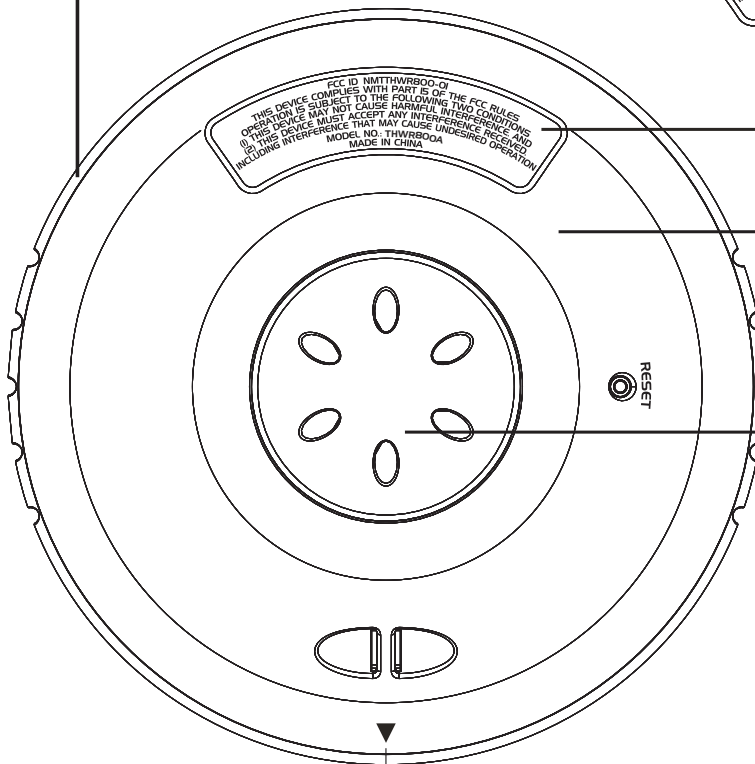

RUBBER CAB COLOR IN  
PMS COOL GRAY 7C

TRANSPARENT LENS

MODEL: THWR800A  
FULL SEGMENT  
V.A SIZE: 63mm x 28mm  
DATE: 20 SEPT 2004  
VERSION: 3  
FILE: THWR800 COLOR SPEC 1.CDR

- LENS COLOR IN PMS COOL GRAY 7C
- PRINT TEXT COLOR IN PMS 427C (LIGHT GRAY)
- PRINT COLOR IN PMS 144C (ORANGE)
- PRINT COLOR IN PMS 427C (LIGHT GRAY)
- (ALL COLOR PRINT IN LENS REAR)
- LENS COLOR IN RS WHITE
- PRINT ICON COLOR IN PMS COOL GRAY 7C (ALL COLOR PRINT IN LENS REAR)
- REAR CAB COLOR IN RS WHITE
- TEXTURE IN FINE MATT

RUBBER PAD COLOR  
IN PMS 382C  
(BRIGHT GREEN) FINE MATT

- ENGRAVING TEXT & GRAPHIC
- REAR CAB COLOR IN RS WHITE
- TEXTURE IN FINE MATT

ENGRAVING GRAPHIC

**IDT** IDT Technology Limited

MODEL: THWR800A	
TITLE: COLOR SP.	
VERSION:	
REV.:	DATE: 14 MAR 08
REMARK: PAGE 1 OF 2	
PREPARED BY: IRIS / JOHNNY	
FILE: THWR800A COLOR SPEC	
APPROVED BY	
PMGT	<input type="checkbox"/>
MKTR	<input type="checkbox"/>
CU	<input type="checkbox"/>
DATE:	