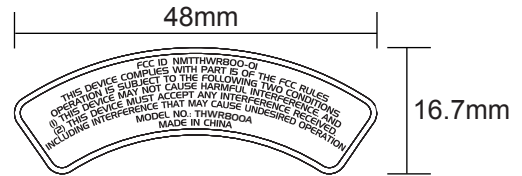

RUBBER CAB COLOR IN  
PMS COOL GRAY 7C

TRANSPARENT LENS

MODEL: THWR800A  
FULL SEGMENT  
V.A SIZE: 63mm x 28mm  
DATE: 20 SEPT 2004  
VERSION: 3  
FILE: THWR800 COLOR SPEC 1.CDR

- LENS COLOR IN PMS COOL GRAY 7C
- PRINT TEXT COLOR IN PMS 427C (LIGHT GRAY)
- PRINT COLOR IN PMS 144C (ORANGE)
- PRINT COLOR IN PMS 427C (LIGHT GRAY)
- (ALL COLOR PRINT IN LENS REAR)
- LENS COLOR IN RS WHITE
- PRINT ICON COLOR IN PMS COOL GRAY 7C (ALL COLOR PRINT IN LENS REAR)
- REAR CAB COLOR IN RS WHITE
- TEXTURE IN FINE MATT

RUBBER PAD COLOR  
IN PMS 382C  
(BRIGHT GREEN) FINE MATT

- ENGRAVING TEXT & GRAPHIC
- REAR CAB COLOR IN RS WHITE
- TEXTURE IN FINE MATT

ENGRAVING GRAPHIC

**IDT** IDT Technology Limited

MODEL: THWR800A	
TITLE: COLOR SP.	
VERSION:	
REV.:	DATE: 14 MAR 08
REMARK: PAGE 1 OF 2	
PREPARED BY: IRIS / JOHNNY	
FILE: THWR800A COLOR SPEC	
APPROVED BY	
PMGT	<input type="checkbox"/>
MKTR	<input type="checkbox"/>
CU	<input type="checkbox"/>
DATE:	