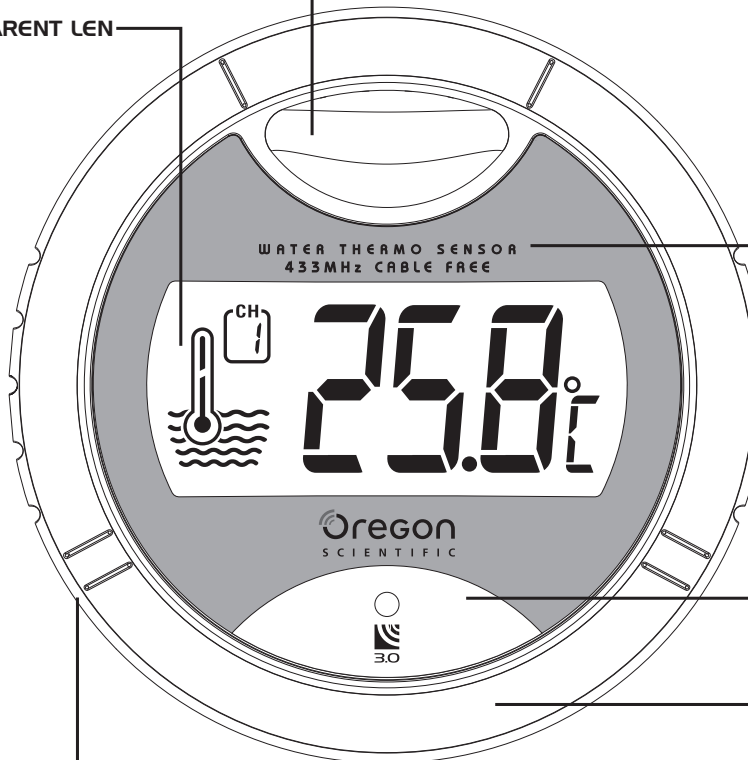

RUBBER CAB COLOR IN  
PMS COOL GRAY 7C

TRANSPARENT LENS

MODEL: THWR800A  
FULL SEGMENT  
V.A SIZE: 63mm x 28mm  
DATE: 20 SEPT 2004  
VERSION: 3  
FILE: THWR800 COLOR SPEC 1.CDR

- LENS COLOR IN PMS COOL GRAY 7C
- PRINT TEXT COLOR IN PMS 427C (LIGHT GRAY)
- PRINT COLOR IN PMS 144C (ORANGE)
- PRINT COLOR IN PMS 427C (LIGHT GRAY)
- (ALL COLOR PRINT IN LENS REAR)
- LENS COLOR IN RS WHITE
- PRINT ICON COLOR IN PMS COOL GRAY 7C (ALL COLOR PRINT IN LENS REAR)
- REAR CAB COLOR IN RS WHITE
- TEXTURE IN FINE MATT

RUBBER PAD COLOR  
IN PMS 382C  
(BRIGHT GREEN) FINE MATT

- ENGRAVING TEXT & GRAPHIC
- REAR CAB COLOR IN RS WHITE
- TEXTURE IN FINE MATT

ENGRAVING GRAPHIC

**IDT** IDT Technology Limited

MODEL: THWR800A	
TITLE: COLOR SP.	
VERSION:	
REV.:	DATE: 14 MAR 08
REMARK: PAGE 1 OF 2	
PREPARED BY: IRIS / JOHNNY	
FILE: THWR800A COLOR SPEC	
APPROVED BY	
PMGT	<input type="checkbox"/>
MKTR	<input type="checkbox"/>
CU	<input type="checkbox"/>
DATE:	