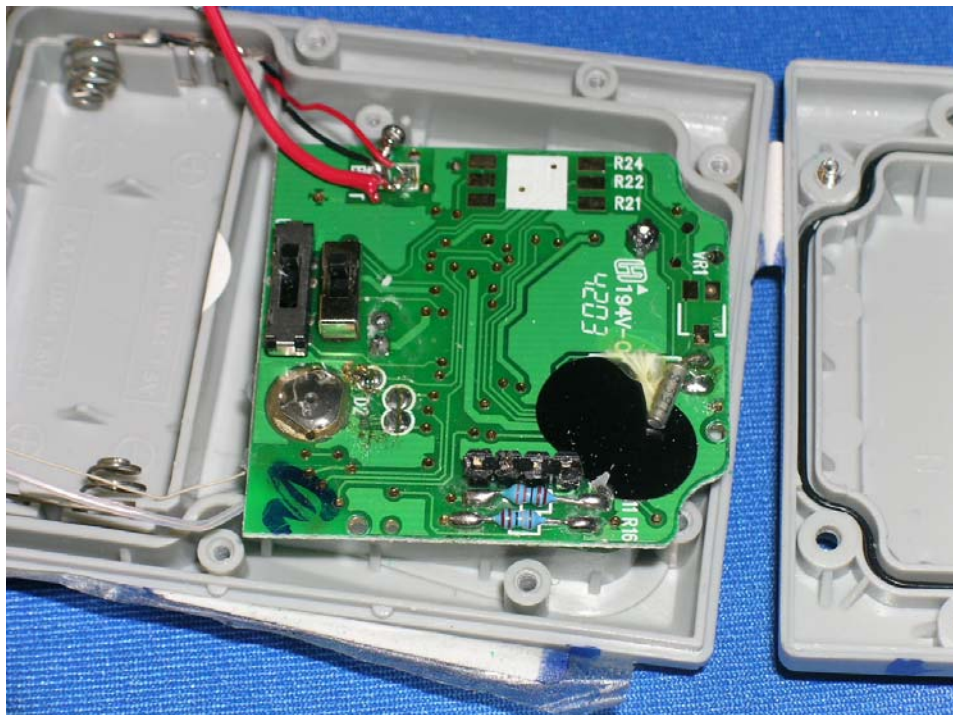

Test Setup

FCC ID : NMTTHR228N-01

Internal Photo - 1

Internal Photo - 2

Internal Photo - 3

Internal Photo - 4

Test Setup

FCC ID : NMTTHR228N-01

Internal Photo - 5