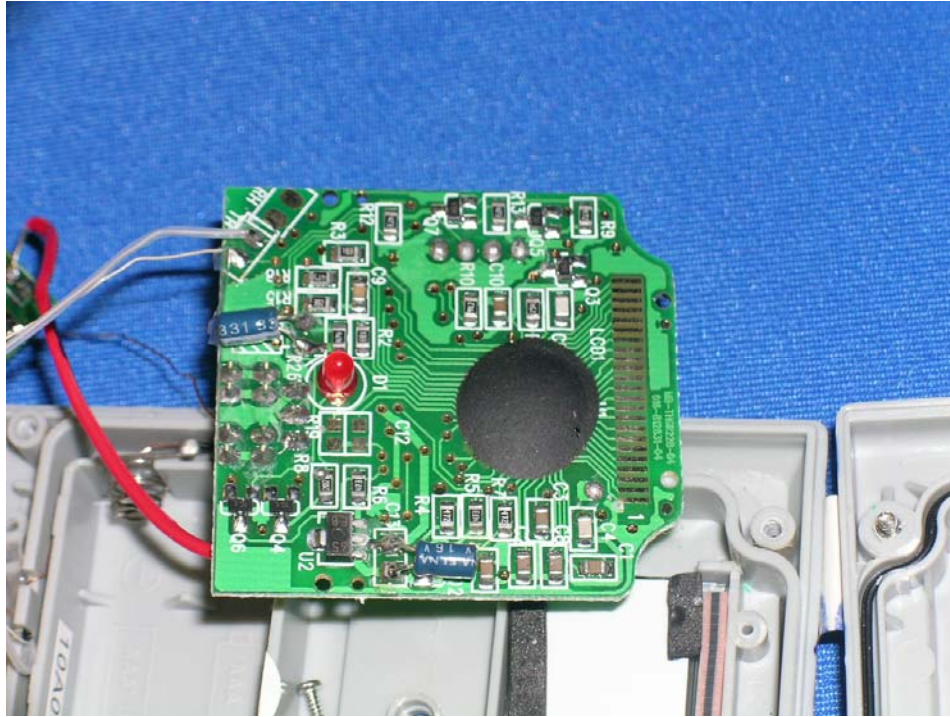

Test Setup

FCC ID : NMTTHR228N-01

Internal Photo - 1

Internal Photo - 2

Internal Photo - 3

Internal Photo - 4

Test Setup

FCC ID : NMTTHR228N-01

Internal Photo - 5