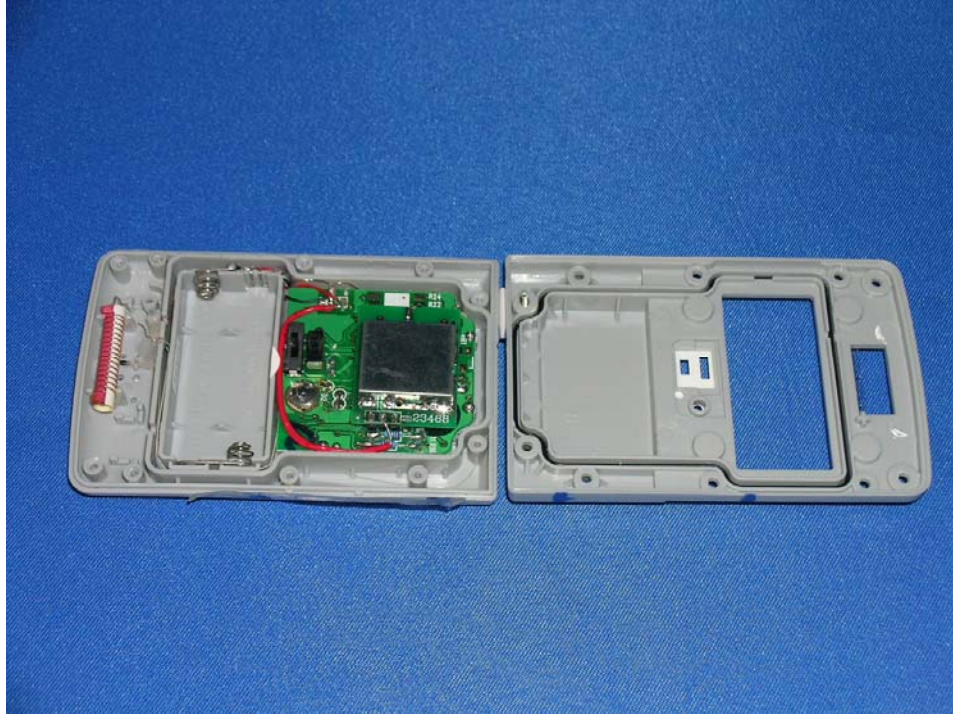

Test Setup

FCC ID : NMTTHR228N-01

Internal Photo - 1

Internal Photo - 2

Internal Photo - 3

Internal Photo - 4

Test Setup

FCC ID : NMTTHR228N-01

Internal Photo - 5