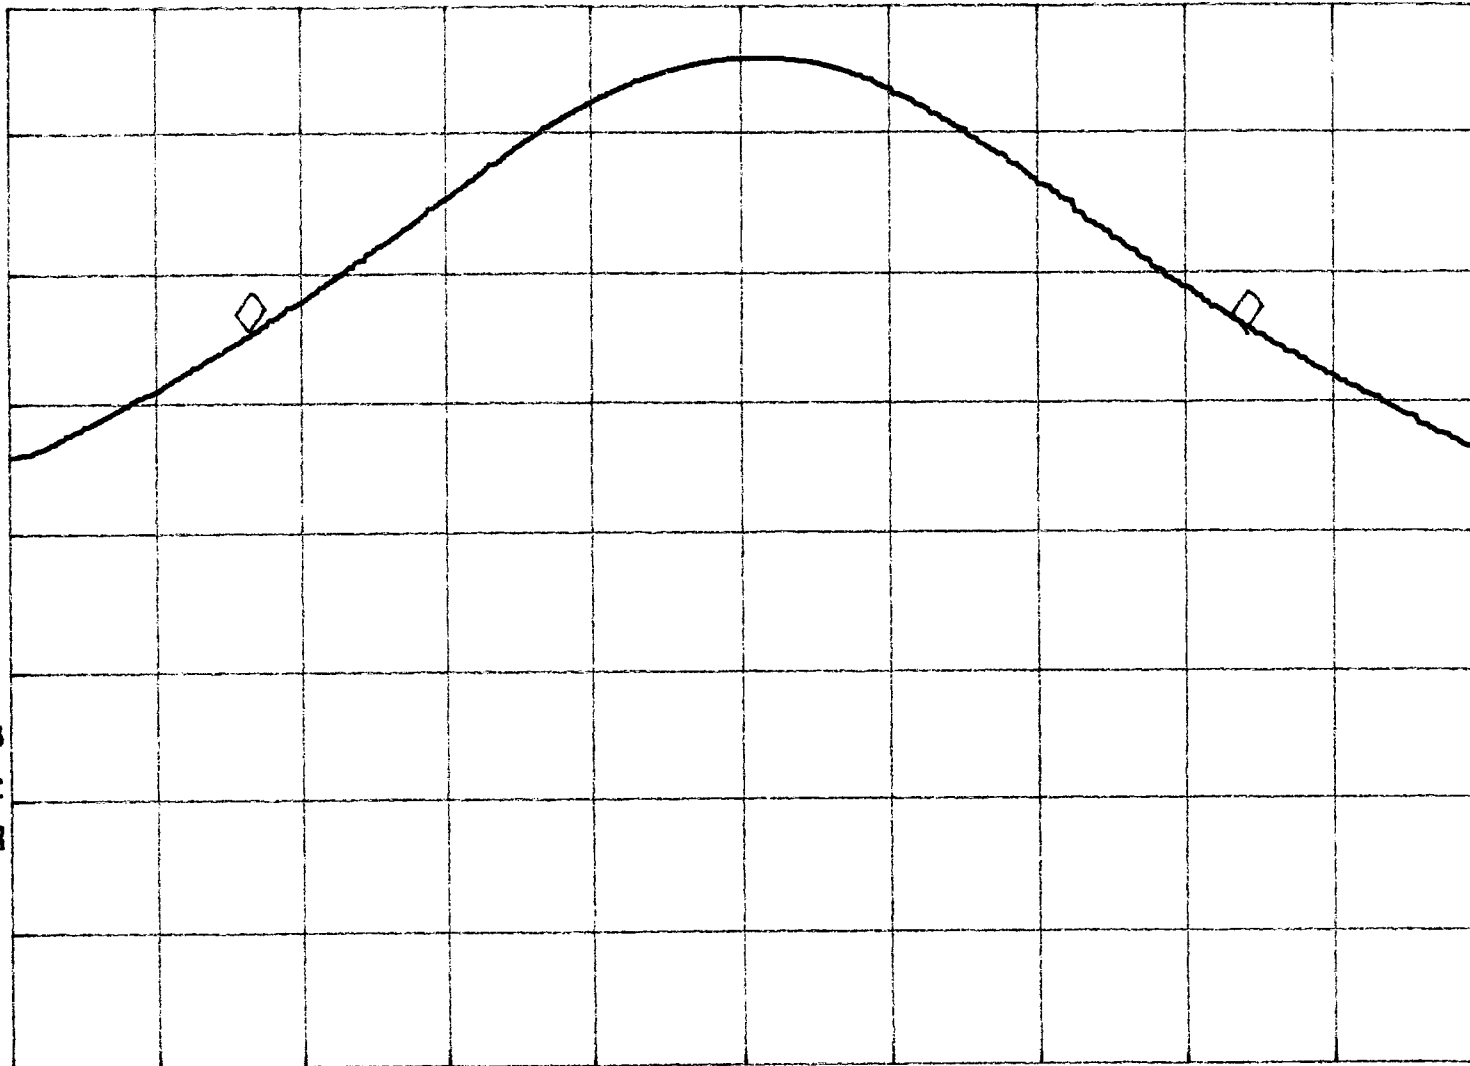

HP

MKR 338.8 KHz Bandwidth

REF -20.0 dBm

AT 10 dB

-.03 dB

PEAK  
LOG  
10  
dB/

MA SB  
SC FC  
CORR

CENTER 433.9325 MHz

SPAN 500.0 KHz

#RES BW 100 KHz

#VBW 100 KHz

SWP 20.0 msec