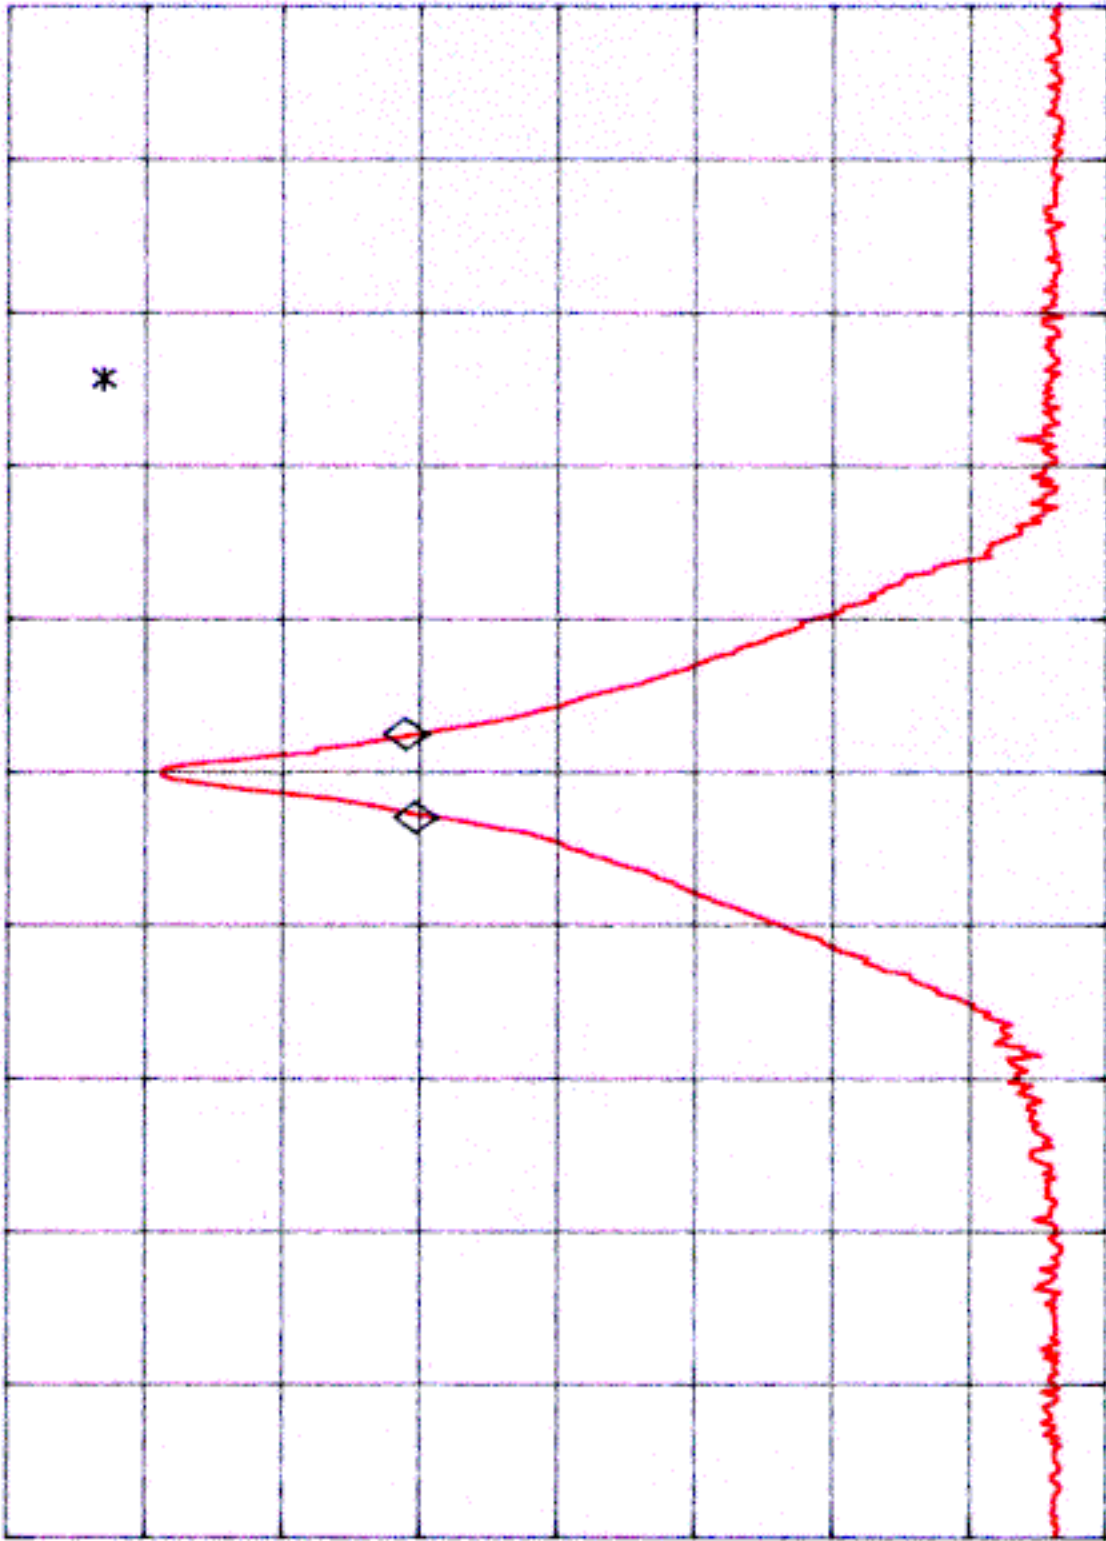

MKR 16.5 KHZ
.75 dB

AT 10 dB

REF 97.0 dBμV

PEAK
LOG
10
dB/

VA SB
SC FC
CORR

CENTER 433.9200 MHZ
#RES BW 3.0 KHZ

#VBW 3 MHZ

SPAN 300.0 KHZ
SWP 100 msec