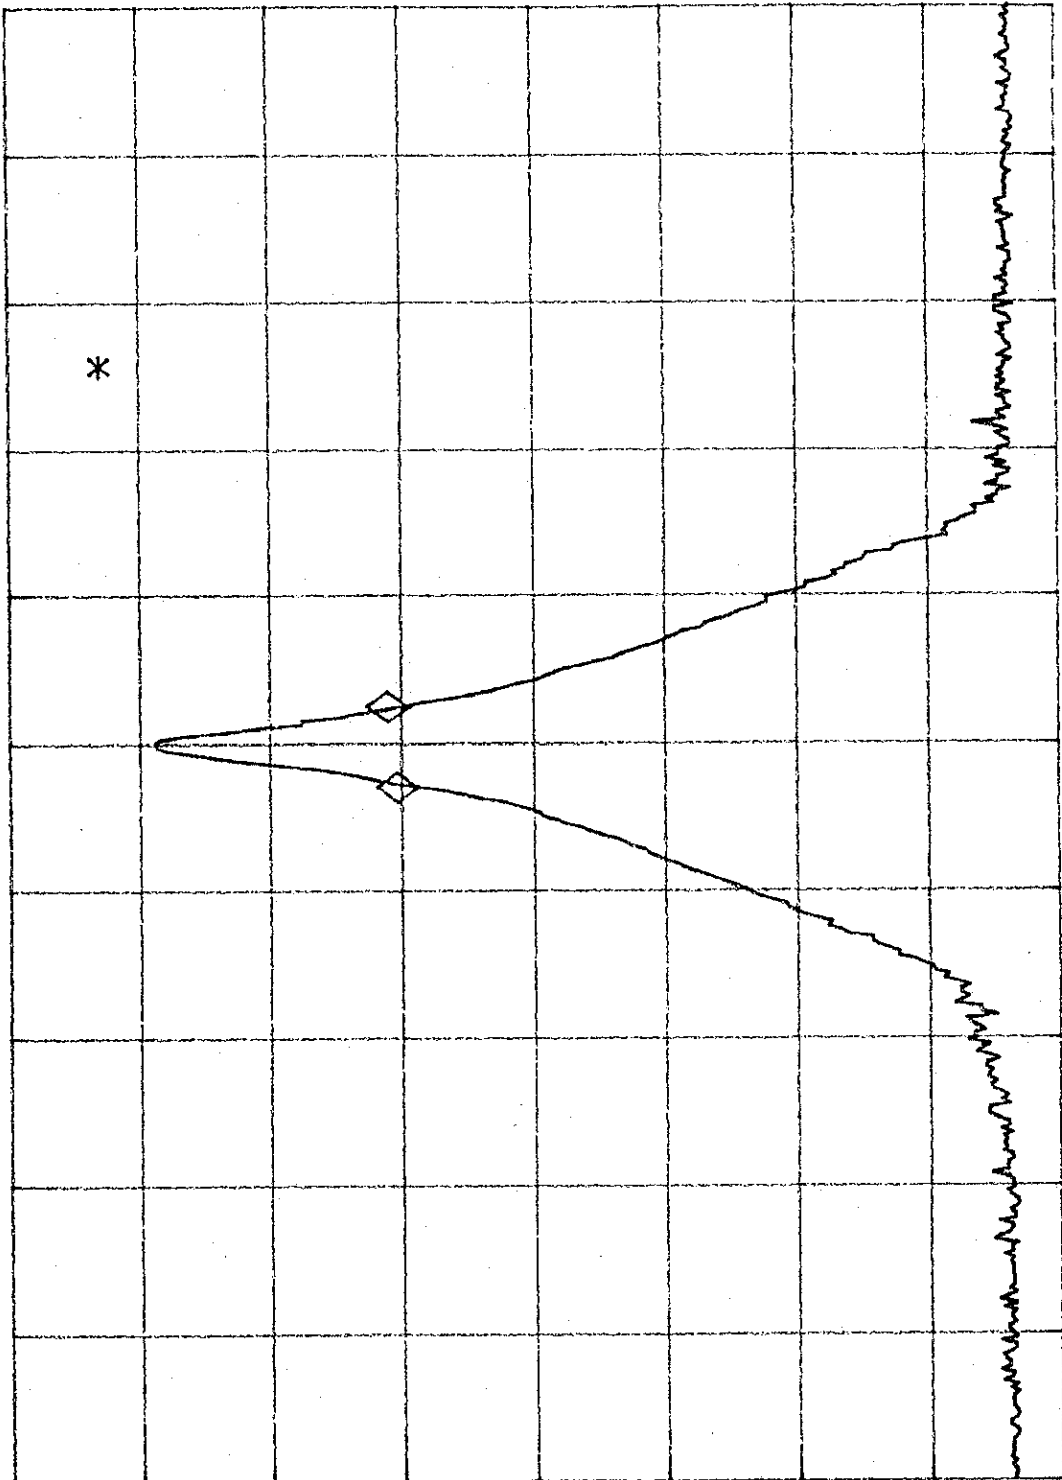

MKR 16.5 KHZ
.75 dB

AT 10 dB

REF 97.0 dBμV

PEAK
LOG
10
dB/

VA SB
SC FC
CORR

SPAN 300.0 KHZ
SWP 100 msec

#VBW 3 MHZ

CENTER 433.9200 MHZ
#RES BW 3.0 KHZ