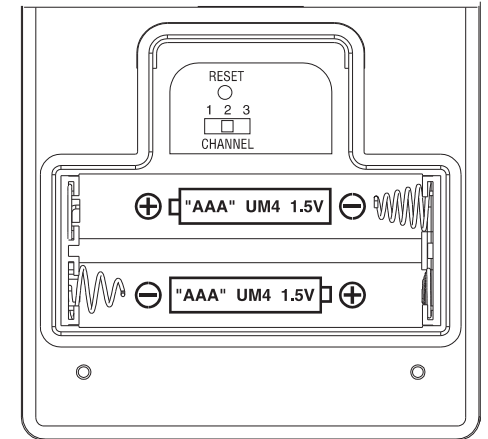

FRONT, REAR CABINET & BATTERY DOOR
 COLOR IN RS WHITE
 PRINT ALL TEXT IN GREY
 PMS 430C

Scale 1:1

LENS BACKGROUND
 COLOR IN GREY PMS 430C

IDT IDT Technology Limited

MODEL: THR122NX	
TITLE: REMOTE THERMO SENSOR	
VERSION:	CU: RADIOSHACK
REV.: 0	DATE:03 DEC 04
REMARK:	
PREPARED BY: TONYCHENG	
FILE: THR122NX	
APPROVED BY	
PMGT	<input type="checkbox"/>
MKTR	<input type="checkbox"/>
CU	<input type="checkbox"/>
DATE:	