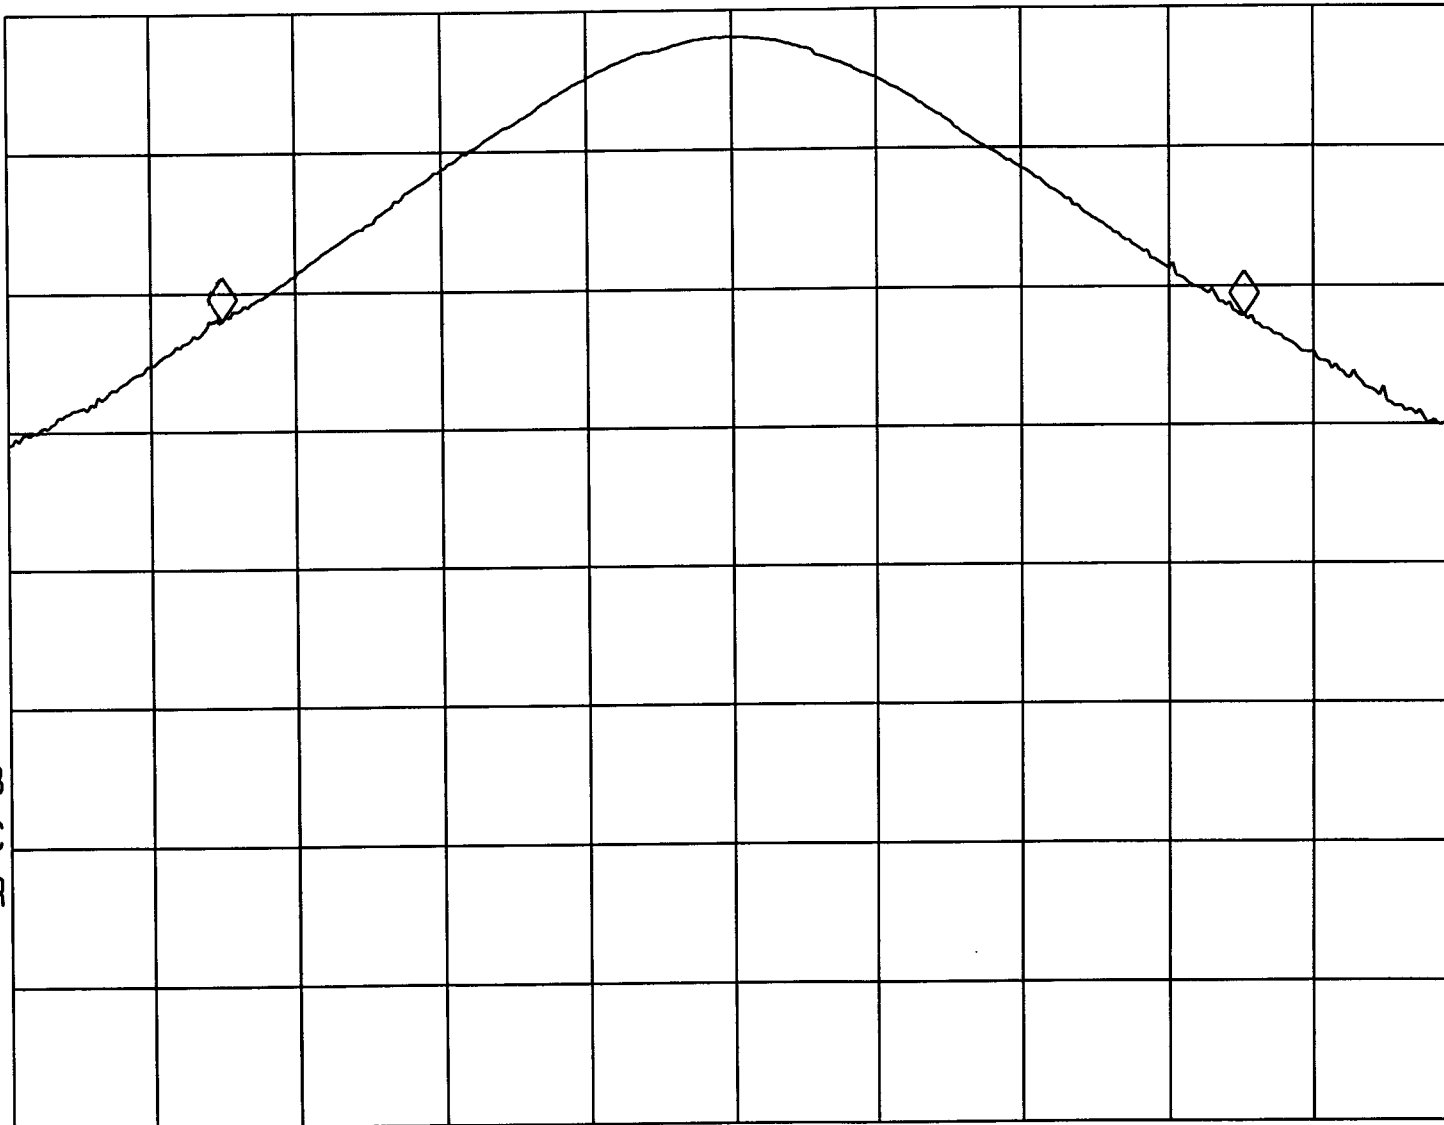

hp

MKR 351.3 kHz

REF -40.0 dBm

AT 10 dB

-.10 dB

PEAK  
LOG  
10  
dB/

MA SB  
SC FC  
CORR

CENTER 433.9138 MHz

SPAN 500.0 kHz

#RES BW 100 kHz

#VBW 100 kHz

SWP 20.0 msec