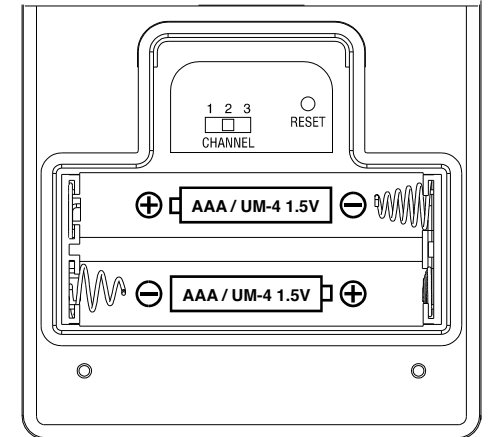

FRONT, REAR CABINET & BATTERY DOOR  
 COLOR IN RS WHITE  
 PRINT ALL TEXT IN GREY  
 PMS 430C

" " COLOR IN ORANGE PMS 144C  
 "Oregon" LOGO COLOR IN GREY PMS 425 C

LENS BACKGROUND COLOR IN GREY PMS 430C

" " COLOR IN DARK GREY 432C

**IDT** IDT Technology Limited

|              |                          |
|--------------|--------------------------|
| MODEL:       | THN802                   |
| TITLE:       | REMOTE THERMO SENSOR     |
| VERSION:     | CU: OSGD                 |
| REV.:        | 1 DATE: 2014-04-23       |
| REMARK:      |                          |
| PREPARED BY: | QJWU                     |
| FILE:        |                          |
| APPROVED BY: |                          |
| PMGT         | <input type="checkbox"/> |
| MKTR         | <input type="checkbox"/> |
| CU           | <input type="checkbox"/> |
| DATE:        |                          |