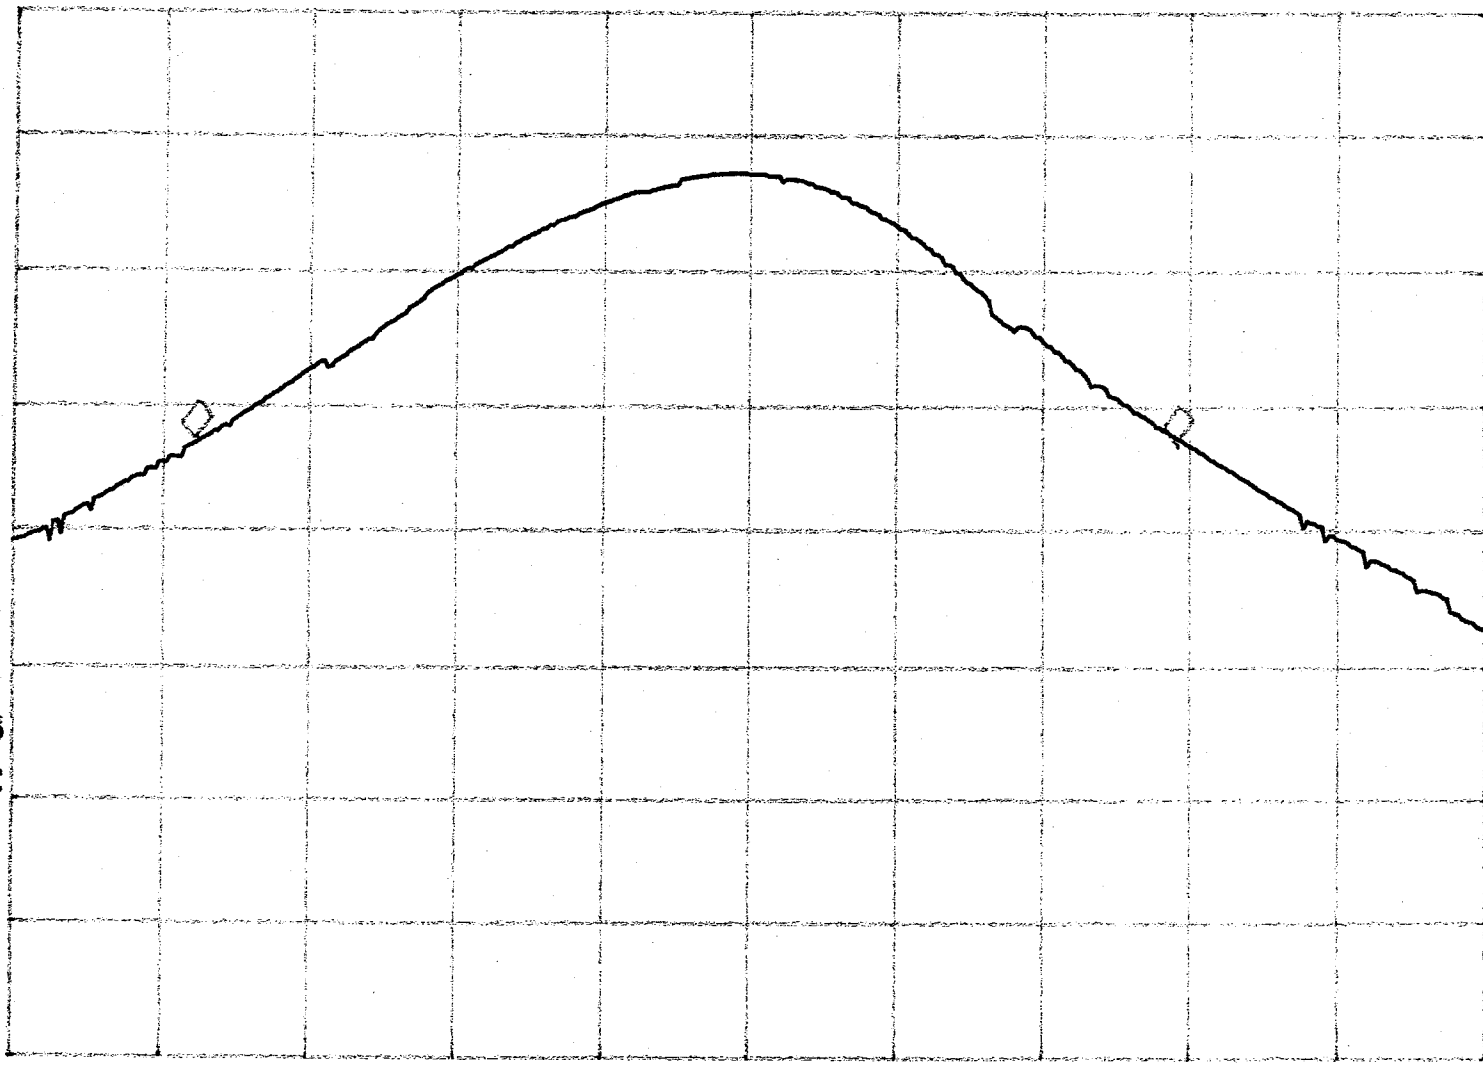

tip

MKR 335.0 KHz

REF -20.0 dBm

AT 10 dB

- .14 dB

PEAK  
LOG  
10  
dB/

VA SB  
SC FC

CENTER 433.8900 MHz  
#RES BW 100 KHz

VBW 30 KHz

SPAN 500.0 KHz  
#SWP 20.0 msec