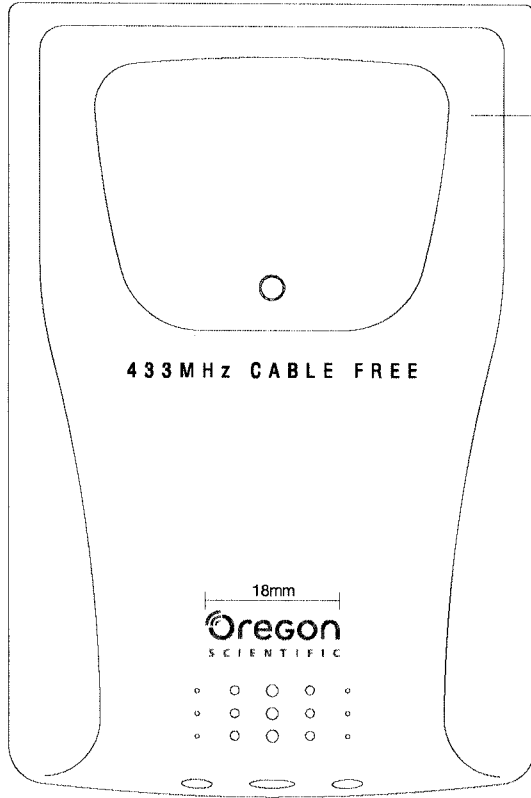

PRINT ALL TEXT IN GREY PMS 430C
ON RS WHITE

APPROVAL

MKTR : ROSITA

WOL0405125

AW (PDD)	TEXT (ENG)	TRANS	MODEL: THGR238N	CU : OSI-USA
DATE	DATE	DATE	TITLE: REAR CAB	Rev2
AW (CU)	TEX (P MGR)		PREPARED BY: SHADOW	
DATE	DATE	DATE	DATE: 16 JUN 2004	FILE : THGR238N REAR.AI
			F/O:32000	P/N.: 052-1785X

IDT IDT TECHNOLOGY LTD.

FRONT CABINET
 IN WHITE
 PRINT ALL TEXT
 IN PMS 430C

REMARK :

COLOUR : - PRINT LOGO " ® " IN ORANGE (PMS 144C)

• Oregon • IN GREY (PMS 425C)
 SCIENTIFIC

APPROVAL

MKTR : ROSITA

WOL0405125

AW (PDD)	TEXT (ENG)	TRANS	MODEL: THGR238N	CU : OSI-USA
DATE	DATE	DATE	TITLE: FNT CAB	
AW (CU)	TEX (P MGR)		PREPARED BY: SHADOW	
DATE	DATE	DATE	DATE: 05 JUN 2004	FILE : THGR238N REAR.AI
			F/O:32000	P/N.: 051-001840X