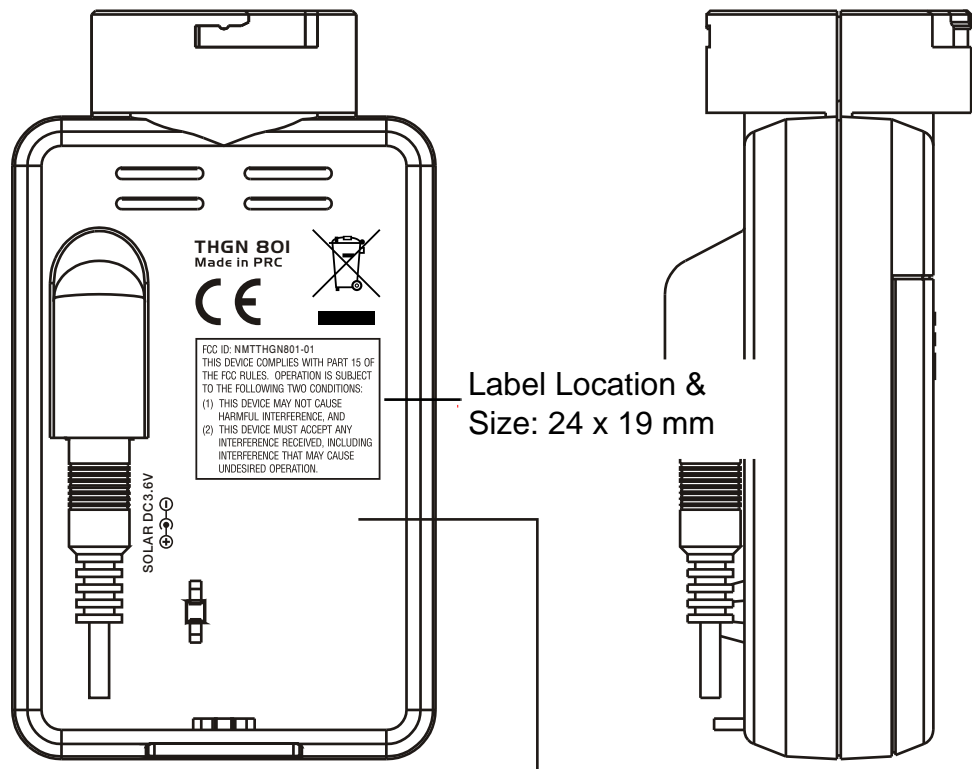

ALL PLASTICS GLOSS FINISHING

ALL COLOR PMS420C GREY (SENSOR)

Label Location & Size: 24 x 19 mm

S/S PRINT COLOR: PMS425C(GRAY)

EMBOSS

EMBOSS

LOGO S/S PRINT COLOR: PMS144C PMS425C (GRAY) Oregon SCIENTIFIC

PMS425C(GRAY)

MODEL:	THGN 801
TITLE:	COLOR SP.
VERSION:	
REV.:	DATE: 15-6-07
REMARK:	
PREPARED BY:	PATRICK MAK
FILE:	
APPROVED BY:	
PMGT	<input type="checkbox"/>
MKTR	<input type="checkbox"/> ADD PROTOCOL ICON
CU	<input type="checkbox"/>
DATE:	