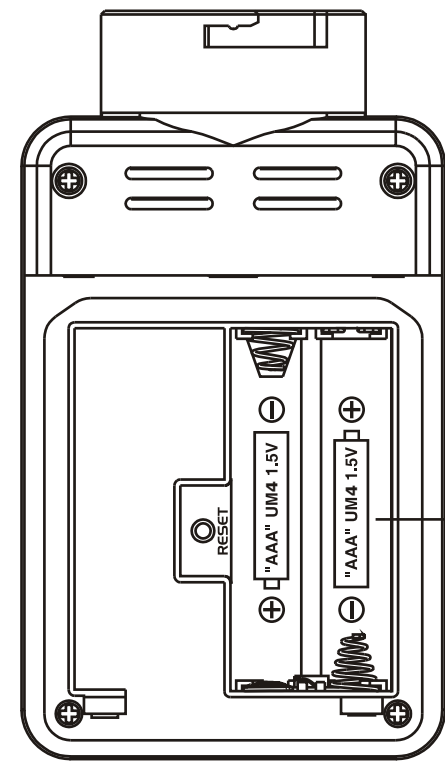

ALL PLASTICS GLOSS FINISHING

ALL COLOR PMS420C GREY (SENSOR)

Label Location & Size: 24 x 19 mm

S/S PRINT COLOR: PMS425C(GRAY)

EMBOSS

EMBOSS

LOGO S/S PRINT COLOR: PMS144C PMS425C (GRAY) Oregon SCIENTIFIC

PMS425C(GRAY)