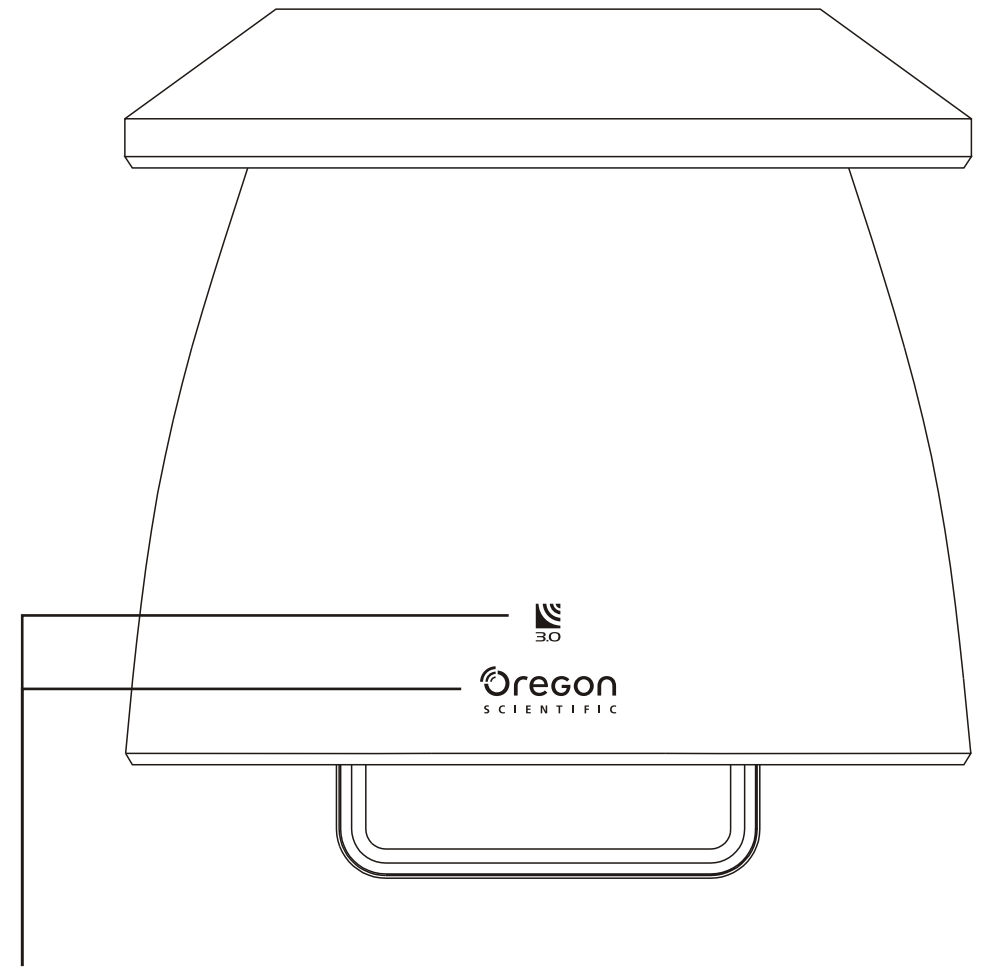

ALL PLASTICS GLOSS FINISHING

ALL COLOR PMS420C GREY (SENSOR)

Label Location & Size: 24 x 19 mm

S/S PRINT COLOR: PMS425C(GRAY)

EMBOSS

EMBOSS

LOGO S/S PRINT COLOR: PMS144C PMS425C (GRAY) Oregon SCIENTIFIC

PMS425C(GRAY)