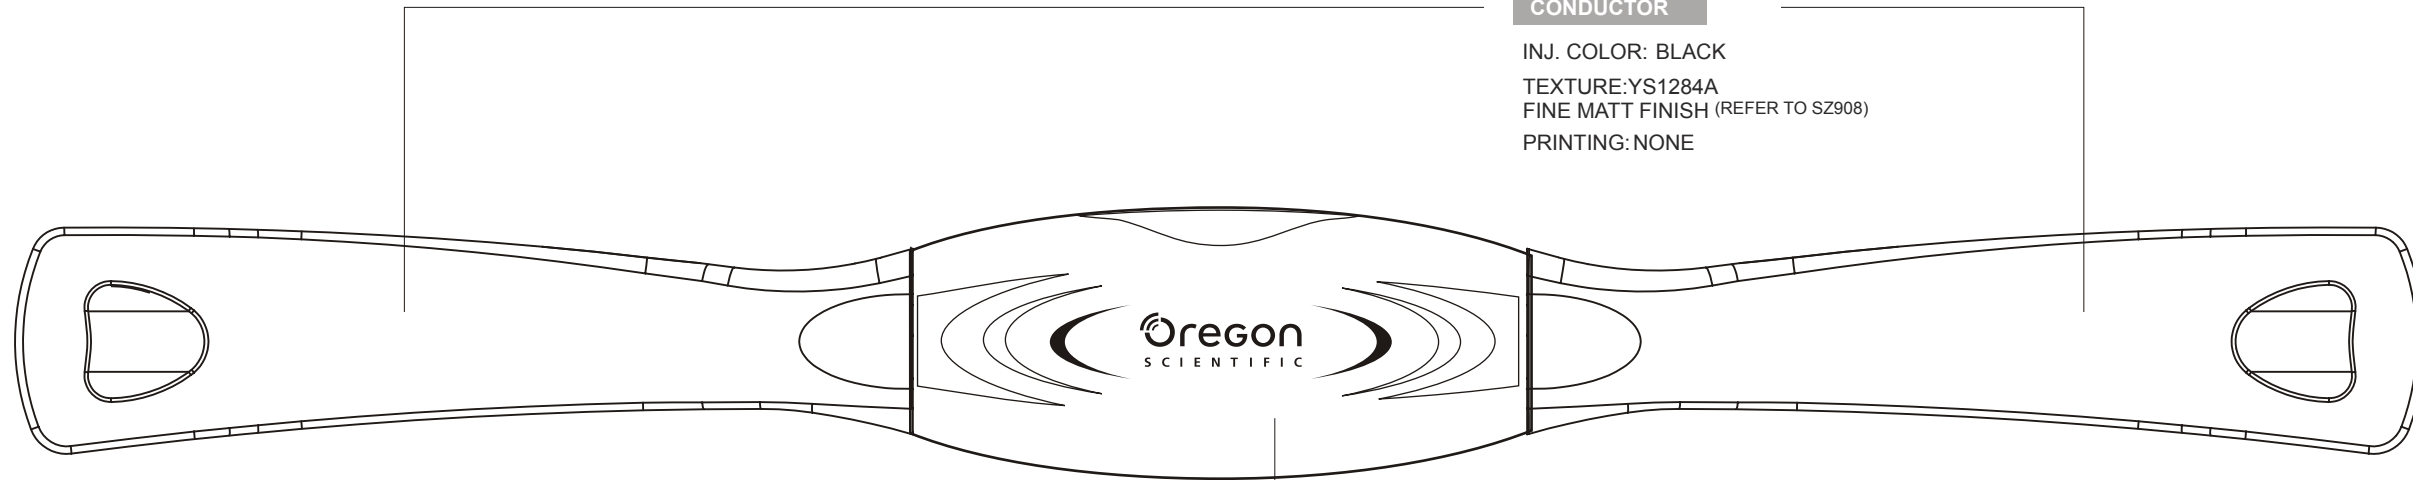

1 1 point revised

CONDUCTOR

INJ. COLOR: BLACK
 TEXTURE:YS1284A
 FINE MATT FINISH (REFER TO SZ908)
 PRINTING:NONE

FRONT CASE

INJ. COLOR:
 BLACK
 TEXTURE:YS1284A
 FINE MATT FINISH (REFER TO SZ908)
 PRINTING:
 OS LOGO AND TEXT
 COLOR:
 OS LOGO:SEE DETASILS BELOW
 OTHERS:PMS 8402C

BATTERY DOOR

INJ. COLOR:
 BLACK
 TEXTURE:YS1284A
 FINE MATT FINISH (REFER TO SZ908)
 PRINTING:
 NONE
 ENGRAVE ARTWORK

BACK CASE

INJ. COLOR:
 BLACK
 TEXTURE:YS1284A
 FINE MATT FINISH (REFER TO SZ908)
 PRINTING:MARK AND TEXT
 COLOR: