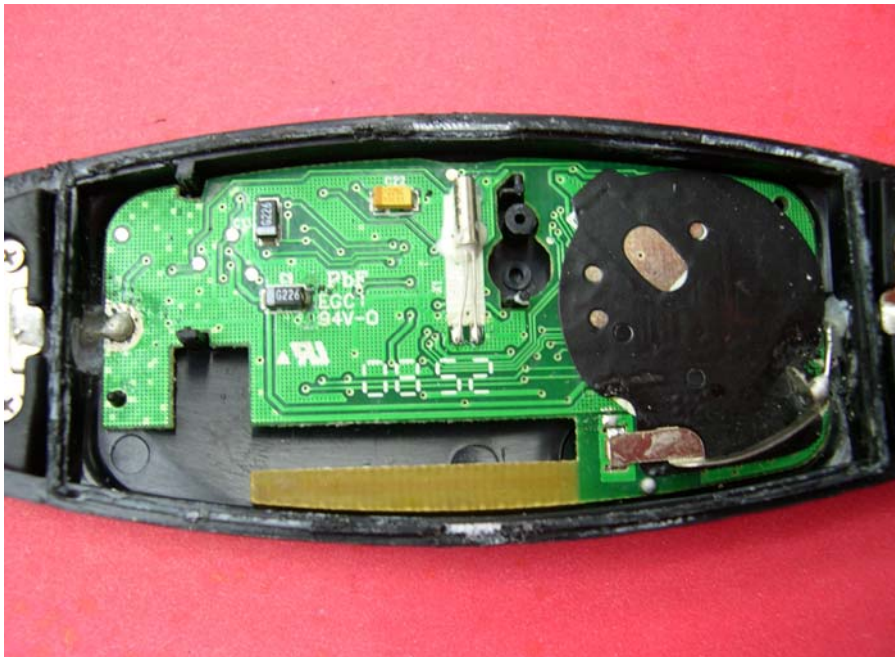

INTERTEK TESTING SERVICE

Report No.: HK09031388-1

Equipment Photographs

Model : SZ909

(Internal)

INTERTEK TESTING SERVICE

Report No.: HK09031388-1

Equipment Photographs

Model : SZ909

(Internal)

INTERTEK TESTING SERVICE

Report No.: HK09031388-1

Equipment Photographs

Model : SZ909

(Internal)

INTERTEK TESTING SERVICE

Report No.: HK09031388-1

Equipment Photographs

Model : SZ909

(Internal)