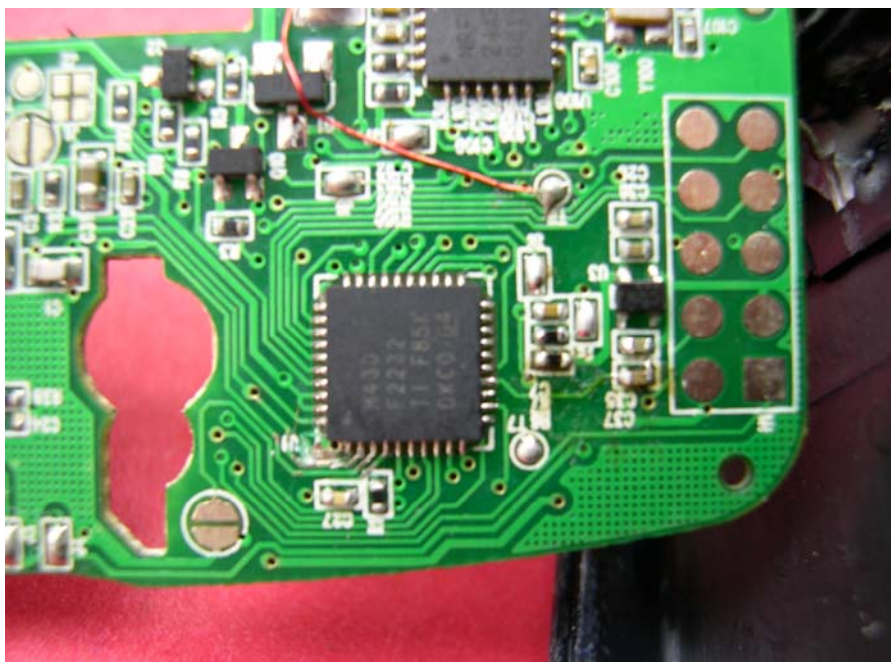

Model : SZ909

(Internal)

INTERTEK TESTING SERVICE

Report No.: HK09031388-1

Equipment Photographs

Model : SZ909

(Internal)

INTERTEK TESTING SERVICE