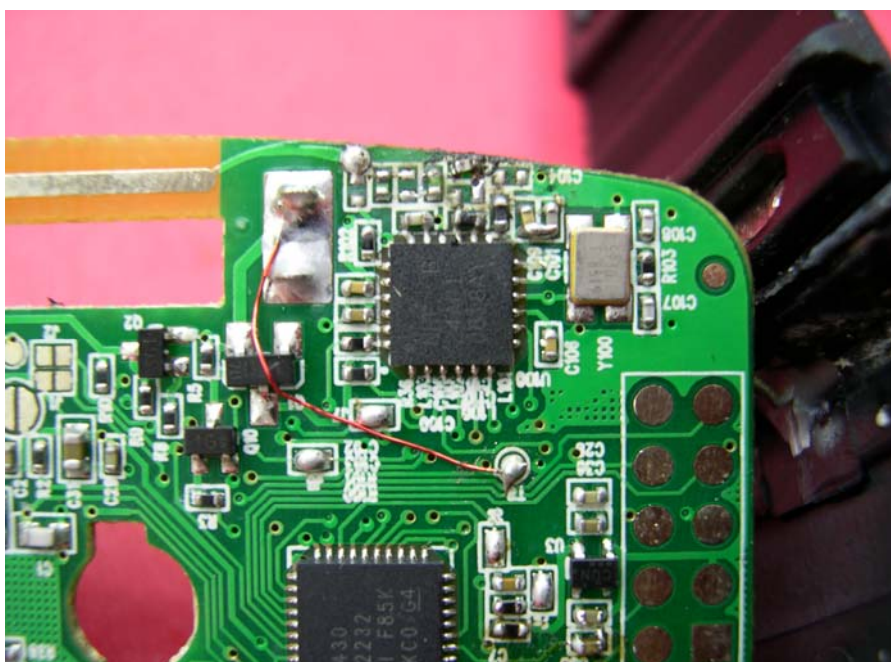

Model : SZ909

(Internal)

INTERTEK TESTING SERVICE

Report No.: HK09031388-1

Equipment Photographs

Model : SZ909

(Internal)

INTERTEK TESTING SERVICE