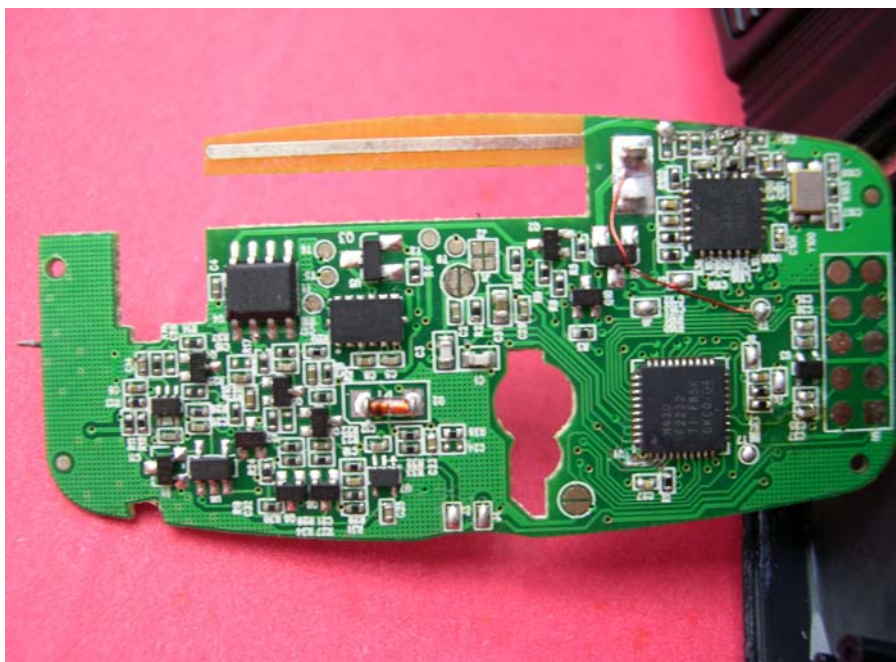

INTERTEK TESTING SERVICE

Report No.: HK09031388-1

Equipment Photographs

Model : SZ909

(Internal)

INTERTEK TESTING SERVICE

Report No.: HK09031388-1

Equipment Photographs

Model : SZ909

(Internal)

INTERTEK TESTING SERVICE

Report No.: HK09031388-1

Equipment Photographs

Model : SZ909

(Internal)

INTERTEK TESTING SERVICE

Report No.: HK09031388-1

Equipment Photographs

Model : SZ909

(Internal)