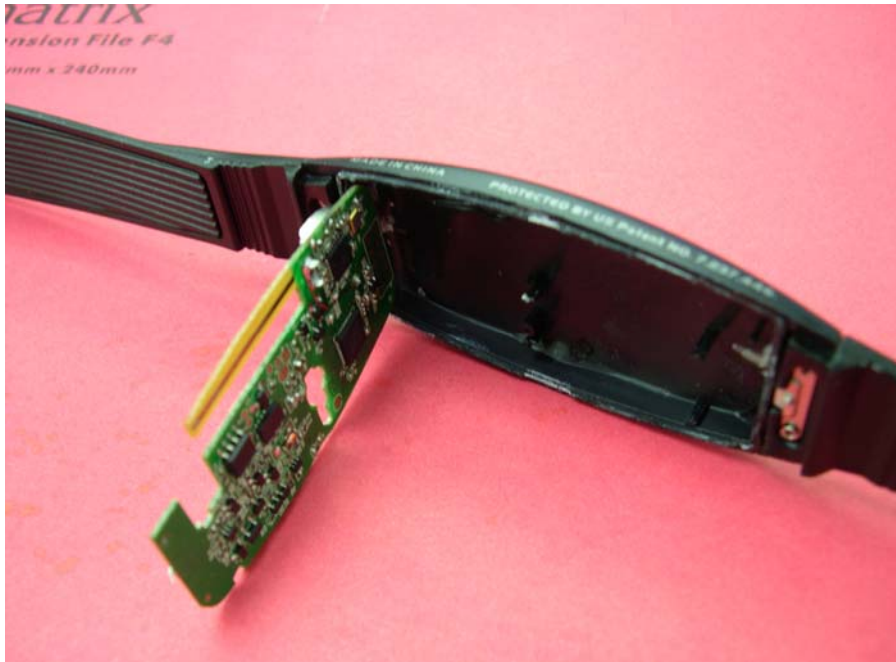

INTERTEK TESTING SERVICE

Report No.: HK09031388-1

Equipment Photographs

Model : SZ909

(Internal)

INTERTEK TESTING SERVICE

Report No.: HK09031388-1

Equipment Photographs

Model : SZ909

(Internal)

INTERTEK TESTING SERVICE

Report No.: HK09031388-1

Equipment Photographs

Model : SZ909

(Internal)

INTERTEK TESTING SERVICE

Report No.: HK09031388-1

Equipment Photographs

Model : SZ909

(Internal)