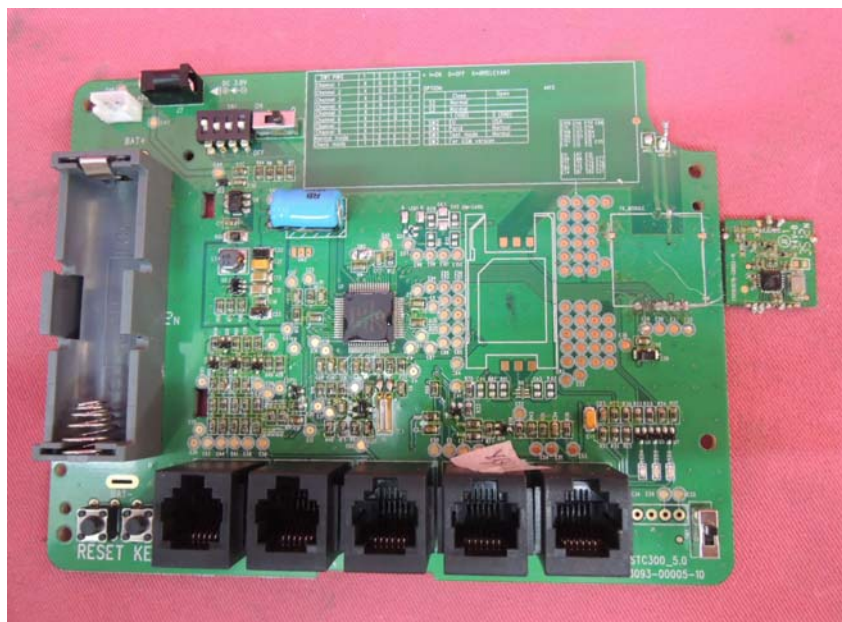

INTERTEK TESTING SERVICE

Report No.: 13030575HKG-003

Equipment Photographs

Model: STC300A

(Internal)

INTERTEK TESTING SERVICE

Report No.: 13030575HKG-003

Equipment Photographs

Model: STC300A

(Internal)

INTERTEK TESTING SERVICE

Report No.: 13030575HKG-003

Equipment Photographs

Model: STC300A

(Internal)

INTERTEK TESTING SERVICE

Report No.: 13030575HKG-003

Equipment Photographs

Model: STC300A

(Internal)

INTERTEK TESTING SERVICE

Report No.: 13030575HKG-003

Equipment Photographs

Model: STC300A