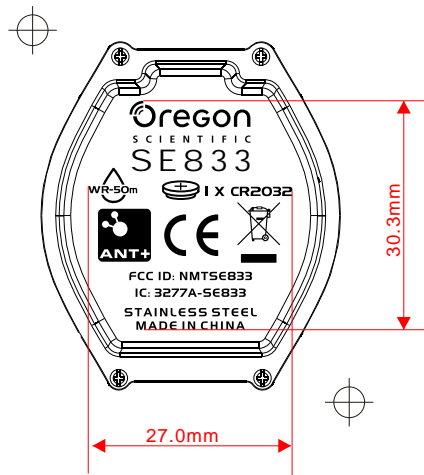

# SE833 ENGRAVD ARTWORK ON CASE BACK

scale:1:1