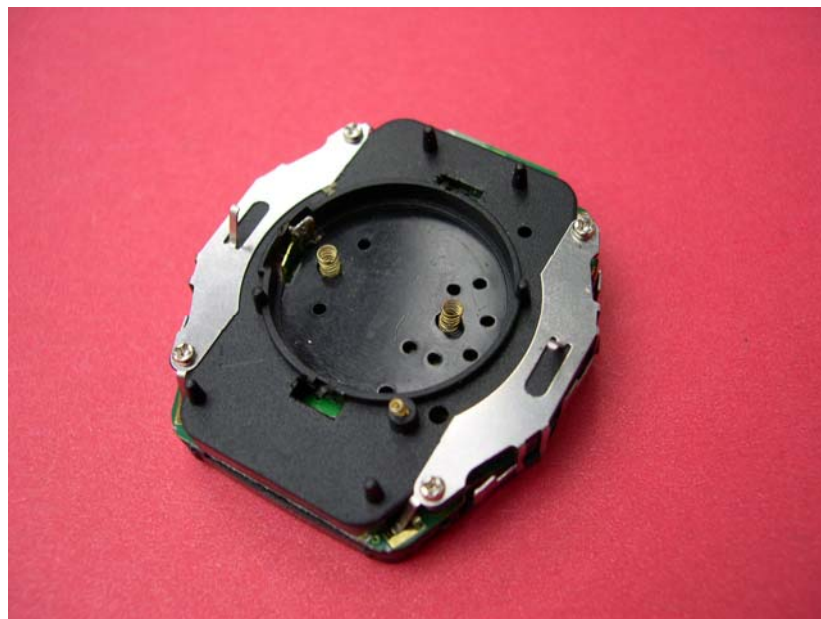

INTERTEK TESTING SERVICE

Report No.: HK09031390-1

Equipment Photographs

Model : SE833

(Internal)

INTERTEK TESTING SERVICE

Report No.: HK09031390-1

Equipment Photographs

Model : SE833

(Internal)

INTERTEK TESTING SERVICE

Report No.: HK09031390-1

Equipment Photographs

Model : SE833

(Internal)

INTERTEK TESTING SERVICE