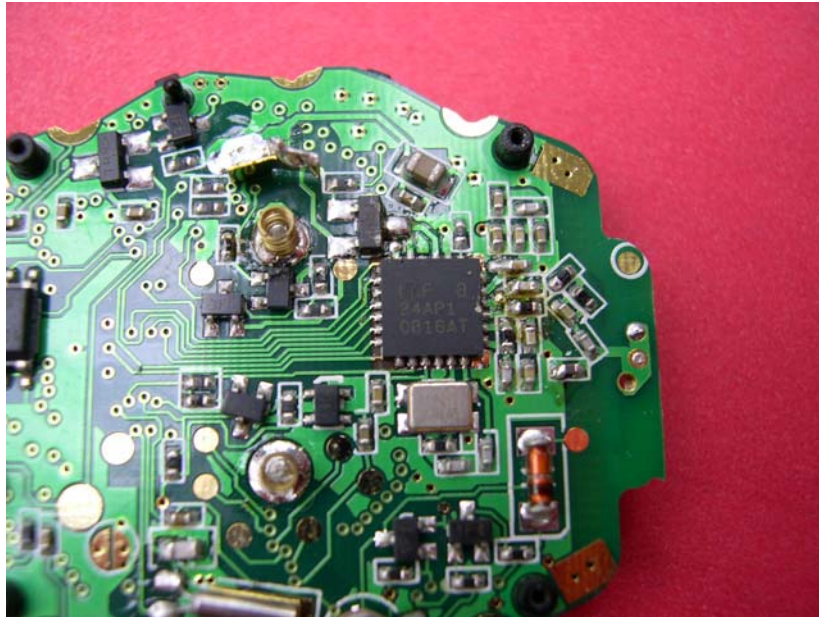

Model : SE833

(Internal)

INTERTEK TESTING SERVICE

Report No.: HK09031390-1

Equipment Photographs

Model : SE833

(Internal)

INTERTEK TESTING SERVICE