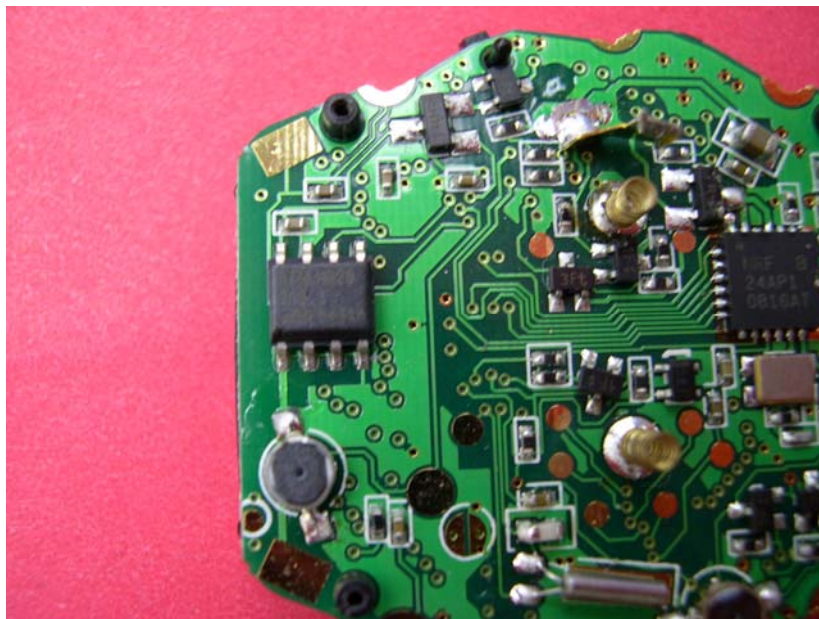

Model : SE833

(Internal)

INTERTEK TESTING SERVICE

Report No.: HK09031390-1

Equipment Photographs

Model : SE833

(Internal)

INTERTEK TESTING SERVICE