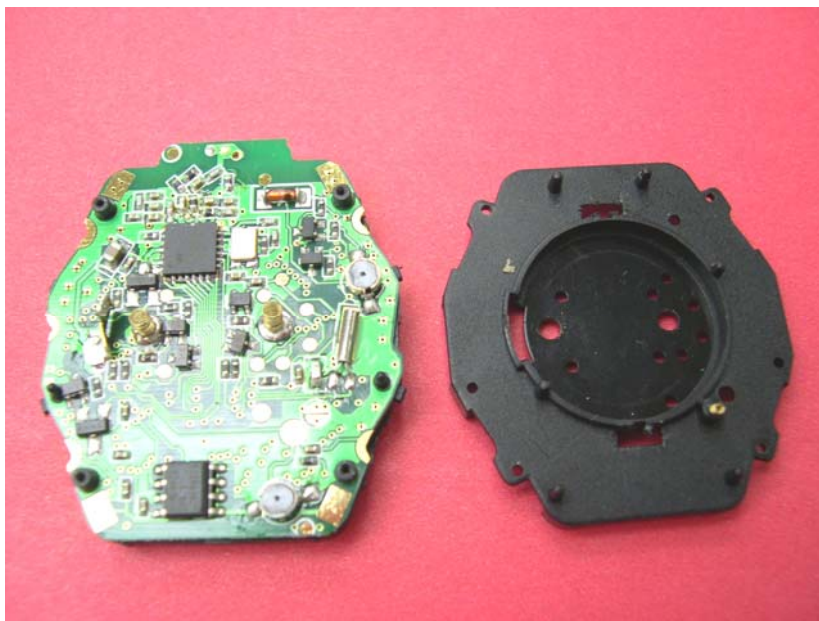

INTERTEK TESTING SERVICE

Report No.: HK09031390-1

Equipment Photographs

Model : SE833

(Internal)

INTERTEK TESTING SERVICE

Report No.: HK09031390-1

Equipment Photographs

Model : SE833

(Internal)

INTERTEK TESTING SERVICE

Report No.: HK09031390-1

Equipment Photographs

Model : SE833

(Internal)

INTERTEK TESTING SERVICE