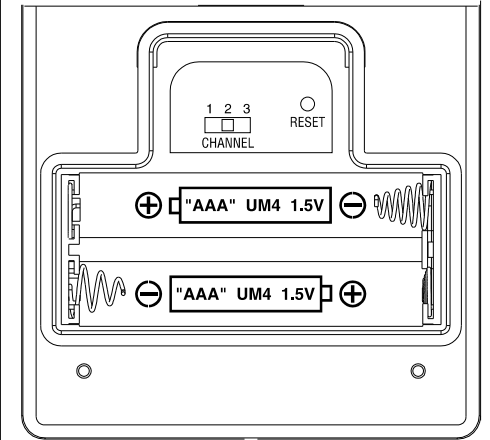

FRONT, REAR CABINET & BATTERY DOOR  
 COLOR IN RS WHITE  
 PRINT ALL TEXT IN GREY  
 PMS 430C

LOGO COLOR  
 IN GREY PMS 430C

LENS BACKGROUND  
 COLOR IN GREY PMS 430C  
 "  " COLOR IN DARK GREY 432C

**IDT** IDT Technology Limited

MODEL: THN122	
TITLE: THERMO SENSOR	
VERSION:	
REV.: 1	DATE: 16-FEB-04
REMARK:	
PREPARED BY: SHADOW	
FILE: THN122 for TARGET	
APPROVED BY	
PMGT	<input type="checkbox"/>
MKTR	<input type="checkbox"/>
CU	<input type="checkbox"/>
DATE:	