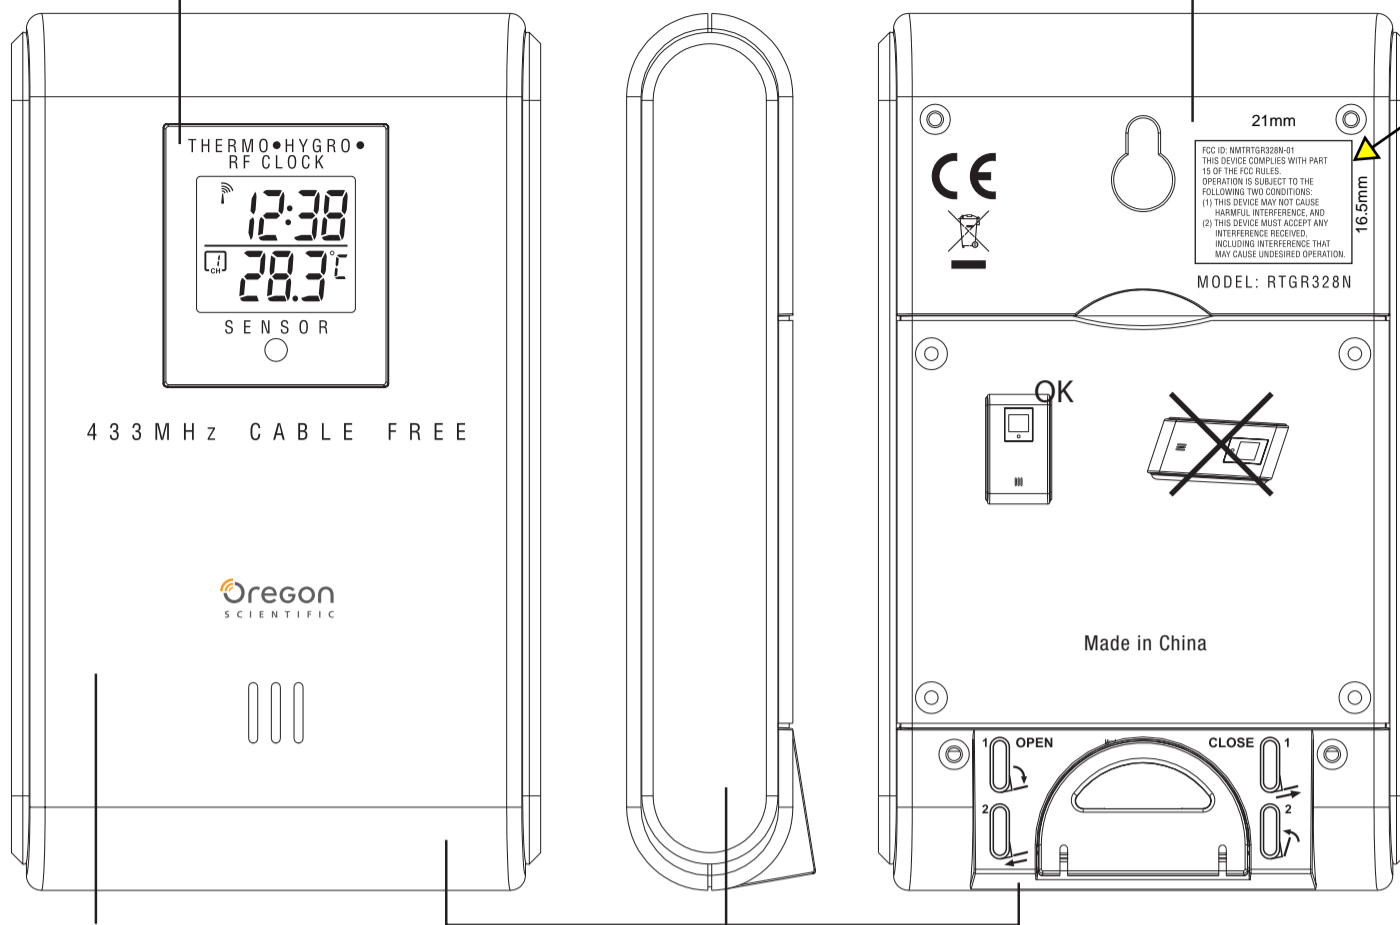

LENS BACKGROUND COLOR IN PMS426C black
PRINT TEXT COLOR IN SILVER PMS 877C
(PRINT ALL COLOR IN LENS REAR)

PRINT SILVER TEXT
PMS 877C

FCC Label
Location

PRINT TEXT & LOGO COLOR
IN SILVER PMS 877C

BATTERY DOOR FNT. CAB & REAR CAB
STAND COLOR IN PMS426C black
(injected color) (FINE MIST)