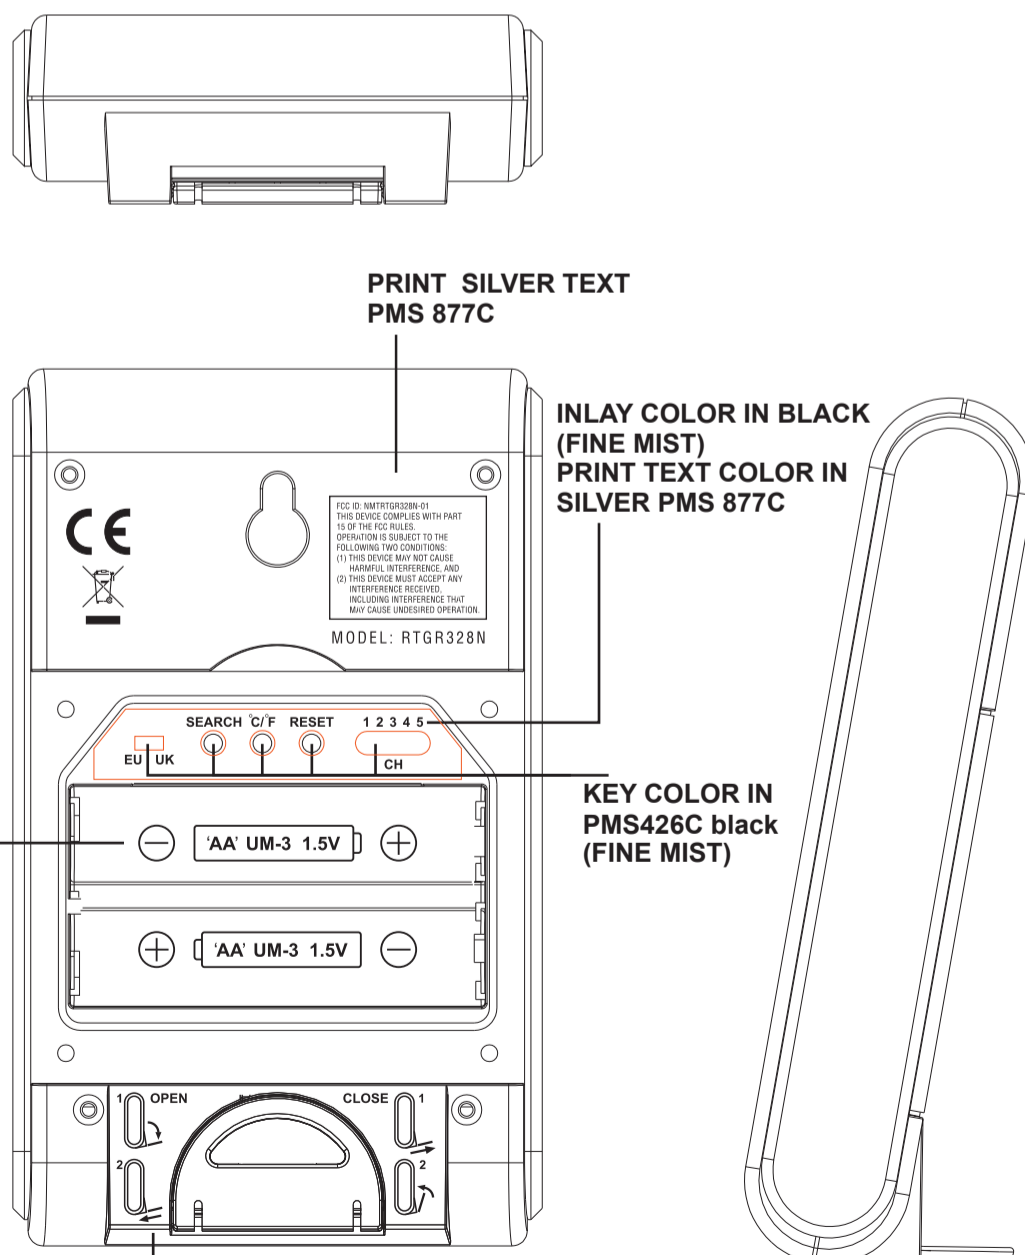

IDT IDT Technology Limited

MODEL: RTGR328N	
TITLE: COLOR SP.	
VERSION:	
REV.: 1	DATE: 30 JUN 06
REMARK : PAGE 1 OF 2	
PREPARED BY: SHADOW	
FILE: RTGR328N COL SP	
APPROVED BY : KALIE / FRANKIE	
PMGT	☐
MKTR	☐
CU	☐
DATE:	

PRINT SILVER TEXT
PMS 877C

INLAY COLOR IN BLACK
(FINE MIST)
PRINT TEXT COLOR IN
SILVER PMS 877C

KEY COLOR IN
PMS426C black
(FINE MIST)

ENGRAVING
(EMBOSS)