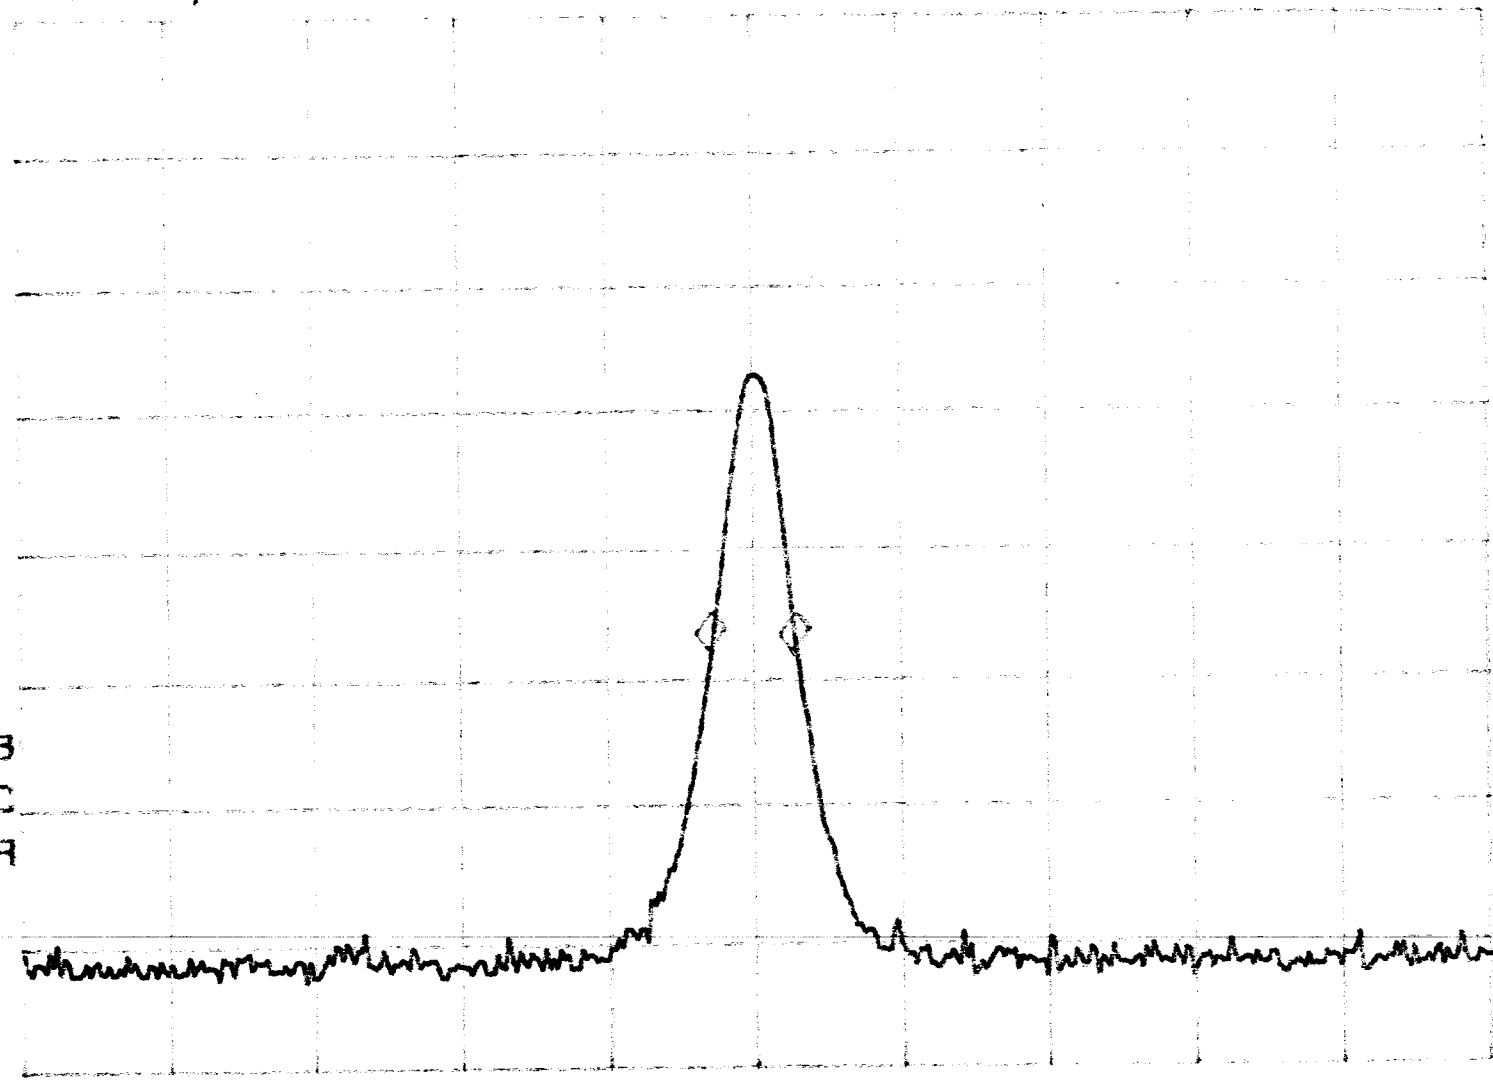

hp

MKR 11.5 KHZ

REF 67.0 dB μ V

AT 10 dB

- .06 dB

PEAK
LOG
10
dB/

VA SB
SC FC
CORR

CENTER 433.9840 MHz
#RES BW 3.0 KHZ

#VBW 3 MHz

SPAN 200.0 KHZ
SWP 100 msec