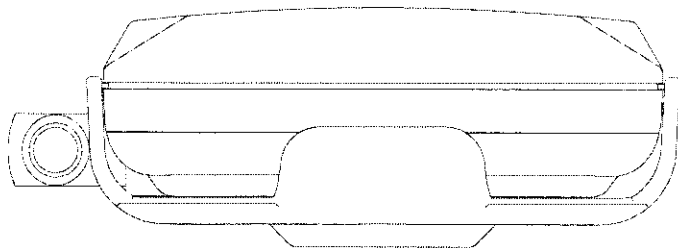

INLAY COLOR IN RS WHITE
PRINT TEXT COLOR IN PMS 429C

CAB REAR COLOR IN
RS WHITE
PRINT TEXT COLOR IN
PMS429C

FCC label size = 41mm (L) x 10mm (W)

ENGRAVE MARK

ENGRAVE BATTERY MARK

INLAY COLOR IN RS WHITE
PRINT TEXT COLOR IN
PMS429C

SCALE 1:2

IDT IDT Technology Limited

MODE: RT918	
TITLE: COLOR SP.	
VERSION:	
REV.: 0.7	DATE: 02 NOV 2001
REMARK:	
PREPARED BY: ALFRED SIU	
FILE: RT918_SP.CDR	
APPROVED BY	
PMGT	<input type="checkbox"/>
MKTR	<input type="checkbox"/>
CU	<input type="checkbox"/>
DATE:	