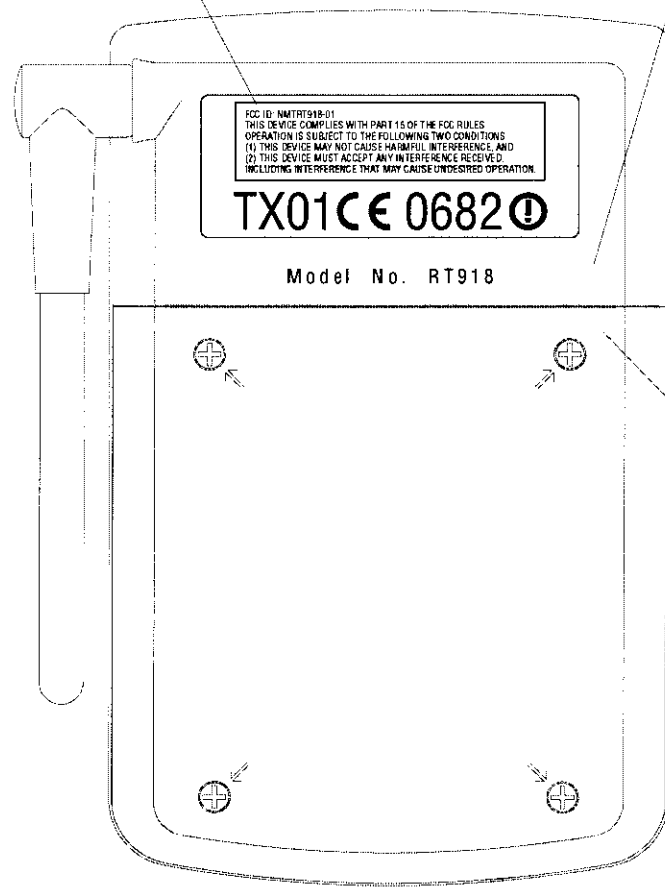

INLAY COLOR IN RS WHITE
PRINT TEXT COLOR IN PMS 429C

CAB REAR COLOR IN
RS WHITE
PRINT TEXT COLOR IN
PMS429C

FCC label size = 41mm (L) x 10mm (W)

ENGRAVE MARK

ENGRAVE BATTERY MARK

INLAY COLOR IN RS WHITE
PRINT TEXT COLOR IN
PMS429C

SCALE 1:2

IDT IDT Technology Limited

MODE: RT918	
TITLE: COLOR SP.	
VERSION:	
REV.: 0.7	DATE: 02 NOV 2001
REMARK:	
PREPARED BY: ALFRED SIU	
FILE: RT918_SP.CDR	
APPROVED BY	
PMGT	<input type="checkbox"/>
MKTR	<input type="checkbox"/>
CU	<input type="checkbox"/>
DATE:	