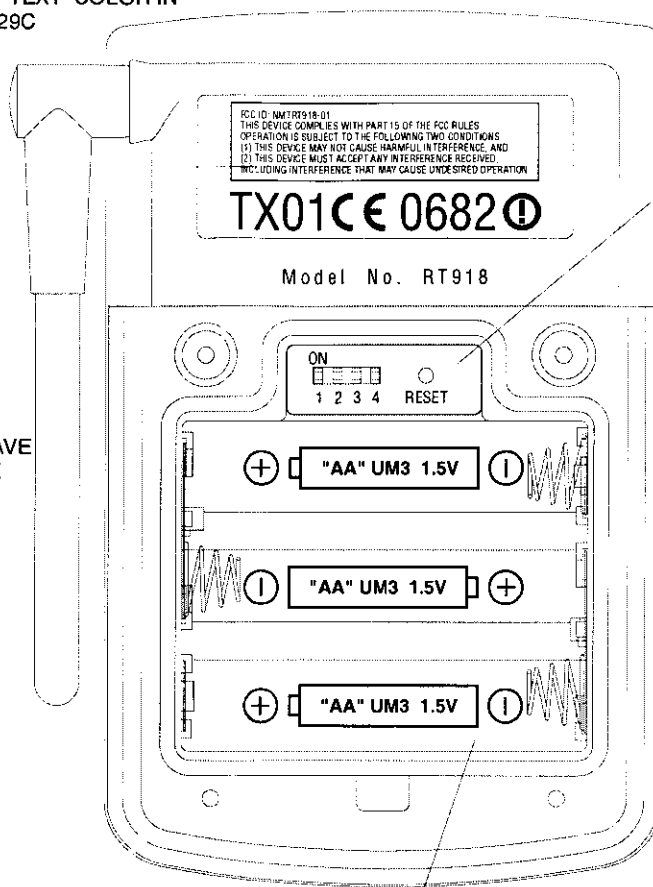

INLAY COLOR IN RS WHITE
PRINT TEXT COLOR IN PMS 429C

CAB REAR COLOR IN
RS WHITE
PRINT TEXT COLOR IN
PMS429C

FCC label size = 41mm (L) x 10mm (W)

ENGRAVE MARK

ENGRAVE BATTERY MARK

INLAY COLOR IN RS WHITE
PRINT TEXT COLOR IN
PMS429C

SCALE 1:2

IDT IDT Technology Limited

MODE: RT918	
TITLE: COLOR SP.	
VERSION:	
REV.: 0.7	DATE: 02 NOV 2001
REMARK:	
PREPARED BY: ALFRED SIU	
FILE: RT918_SP.CDR	
APPROVED BY	
PMGT	<input type="checkbox"/>
MKTR	<input type="checkbox"/>
CU	<input type="checkbox"/>
DATE:	