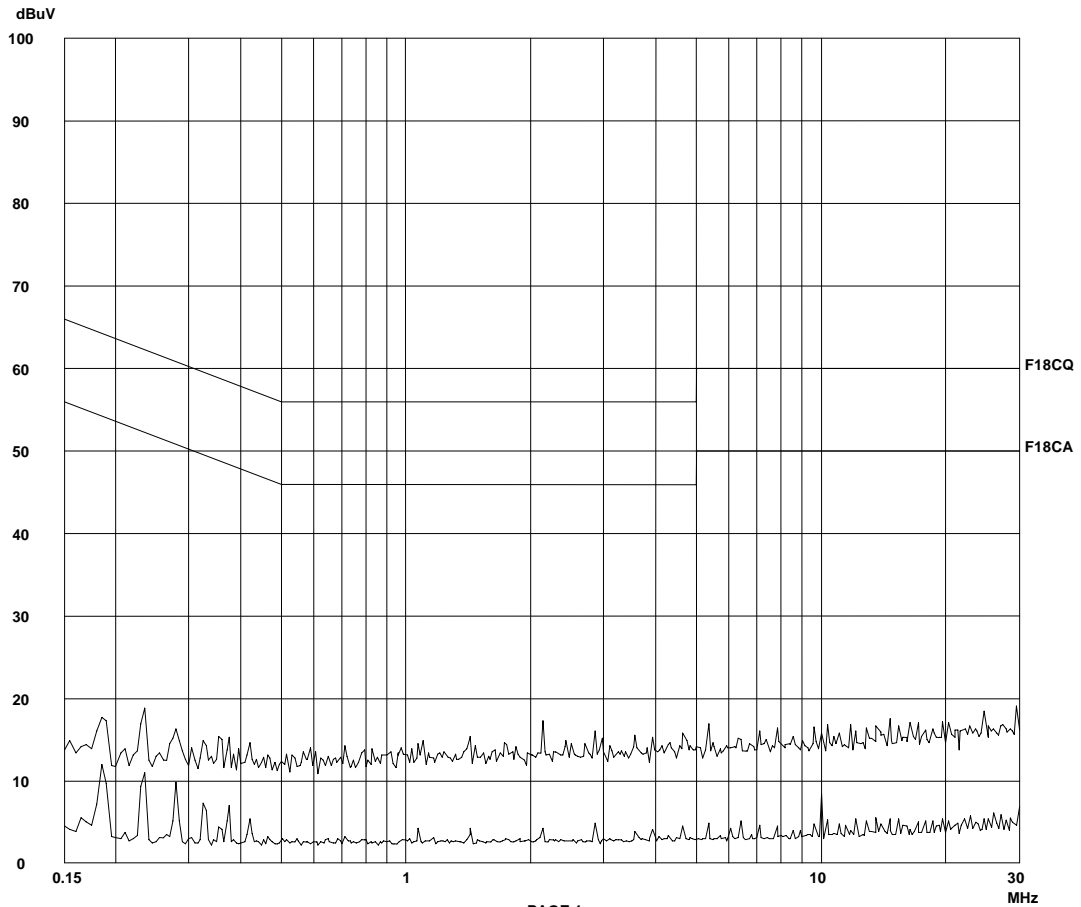

Tested By: Hong, Report No.: 06038621

Scan Settings (1 Range)

Frequencies			Receiver Settings					
Start	Stop	Step	IF BW	Detector	M-Time	Atten	Preamp	OpRge
150k	30M	5k	10k	PK+AV	10ms	AUTO	LN OFF	60dB

Final Measurement: x QP / + AV
 Meas Time: 1 s
 Subranges: 16
 Acc Margin: 20dB

Transducer No.	Start	Stop	Name
2 1	9k	30M	EW0699
12	9k	30M	EW0192

Tested By:Hong, **Report No.:**06038621

Scan Settings (1 Range)

|----- Frequencies -----||----- Receiver Settings -----|

Start	Stop	Step	IF BW	Detector	M-Time	Atten	Preamp	OpRge
150k	30M	5k	10k	PK+AV	10ms	AUTO	LN OFF	60dB

Final Measurement Results:

no Results