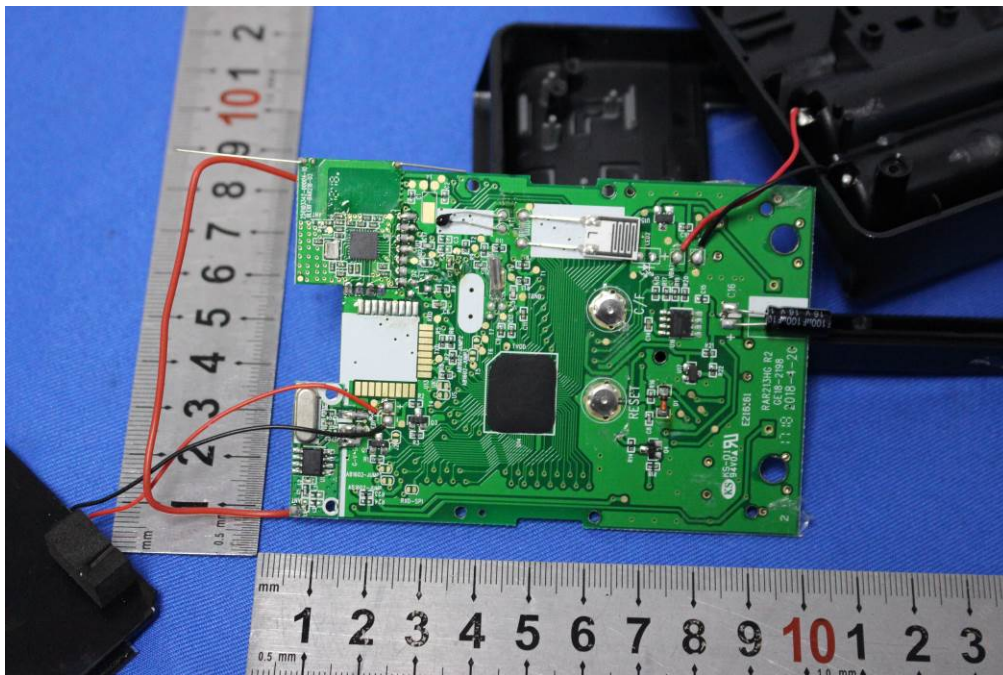

Internal Photos for SZEM1807006235CR

FCC ID:NMTRAR213HGX-01

1 EUT Constructional Details

ANT: 433MHz Rx