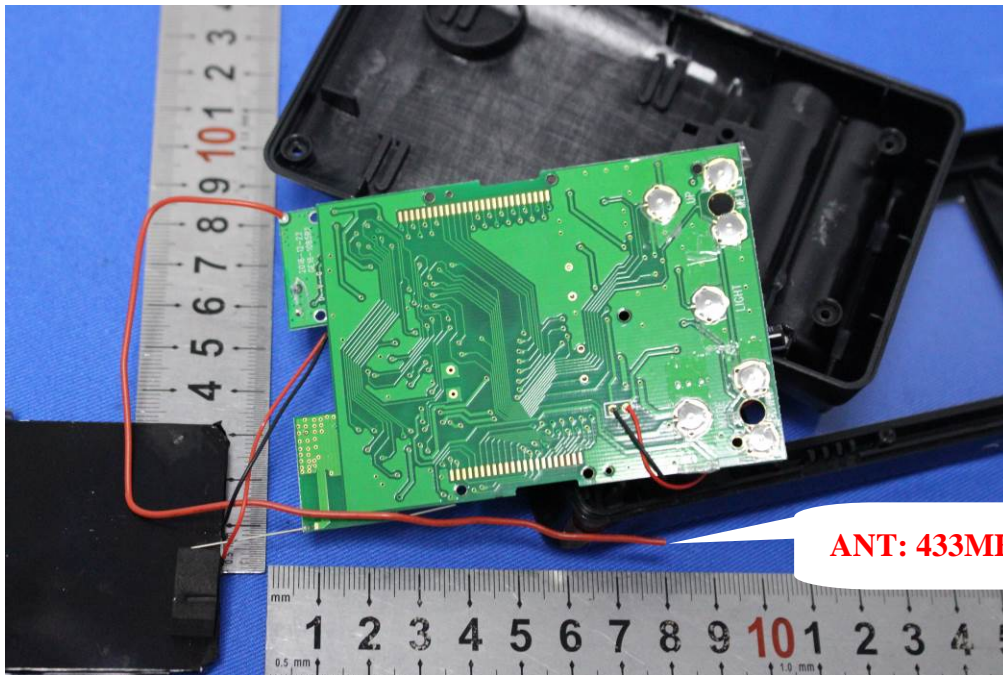

Internal Photos for SZEM1807006235CR

FCC ID:NMTRAR213HGX-01

1 EUT Constructional Details

ANT: 433MHz Rx