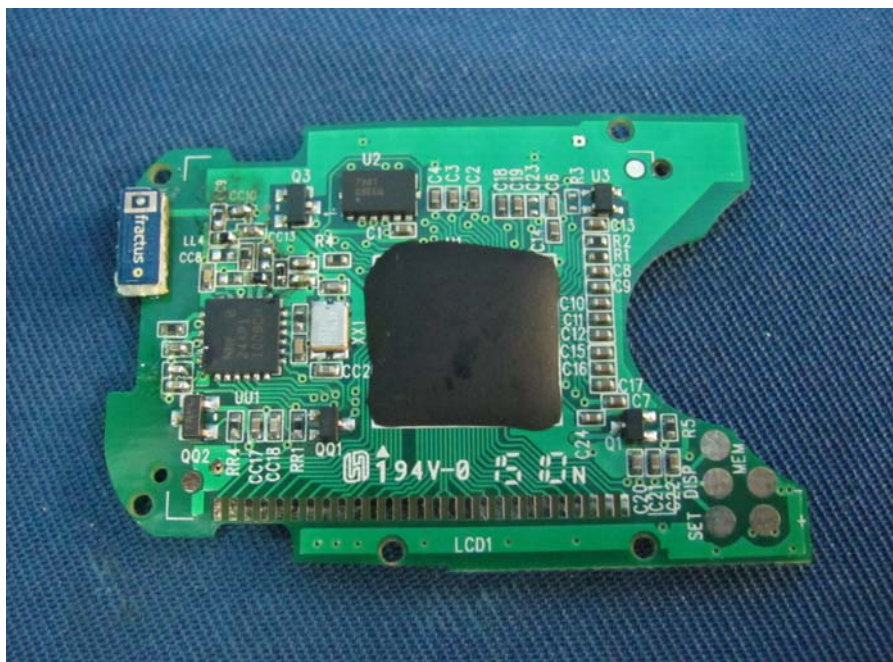

INTERTEK TESTING SERVICE

Report No.: HK10051139-1

Equipment Photographs

Model : XL-25ANT

(Internal)

INTERTEK TESTING SERVICE

Report No.: HK10051139-1

Equipment Photographs

Model : XL-25ANT

(Internal)

INTERTEK TESTING SERVICE

Report No.: HK10051139-1

Equipment Photographs

Model : XL-25ANT

(Internal)

INTERTEK TESTING SERVICE