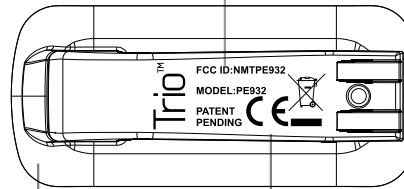

GREY VERSION

FRONT BUTTON:

- COLOR: PMS 425 (charcoal)
- FINISHING:HIGH GLOSSY

-PRINT COLOR: PMS427C(light grey) ■

CASING & CLIP:

- INJ. COLOR: PMS 425 (charcoal)
- FINISHING:MATTE/SATIN FINISH

REAR BUTTON :(under the clip)