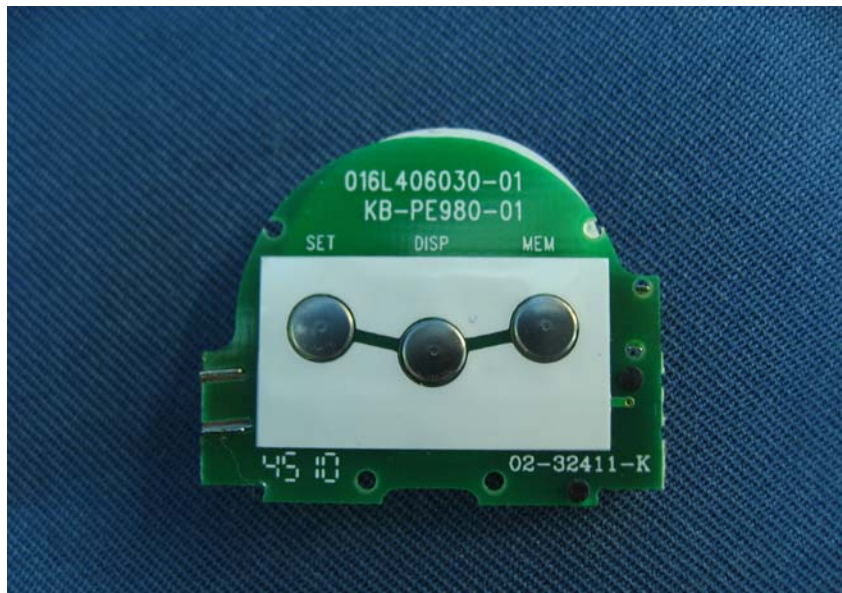


INTERTEK TESTING SERVICE

Report No.: HK11040580-1

Equipment Photographs

Model: PE912

(Internal)

INTERTEK TESTING SERVICE

Report No.: HK11040580-1

Equipment Photographs

Model: PE912

(Internal)

INTERTEK TESTING SERVICE

Report No.: HK11040580-1

Equipment Photographs

Model: PE912

(Internal)

Equipment Photographs