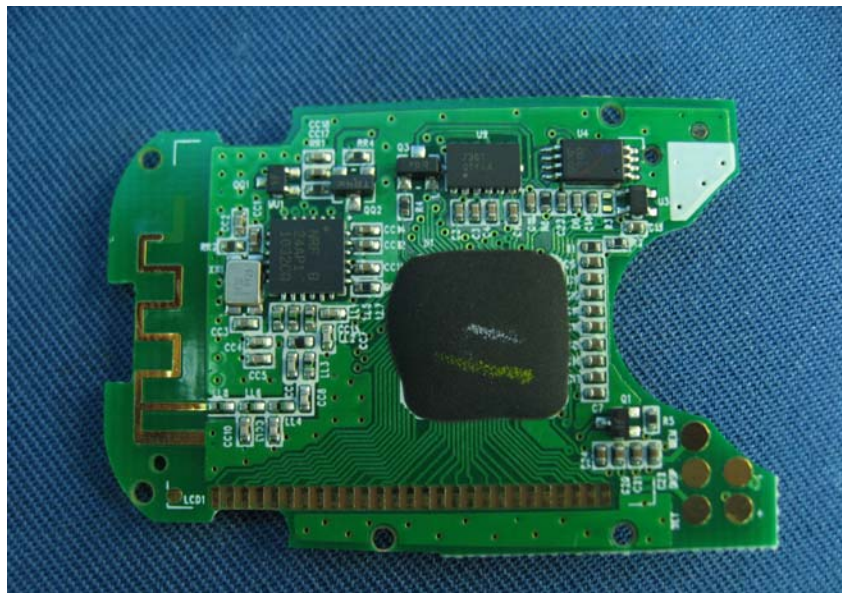


INTERTEK TESTING SERVICE

Report No.: HK11040580-1

Equipment Photographs

Model: PE912

(Internal)

INTERTEK TESTING SERVICE

Report No.: HK11040580-1

Equipment Photographs

Model: PE912

(Internal)

INTERTEK TESTING SERVICE

Report No.: HK11040580-1

Equipment Photographs

Model: PE912

(Internal)

Equipment Photographs

Model: PE912

(Internal)