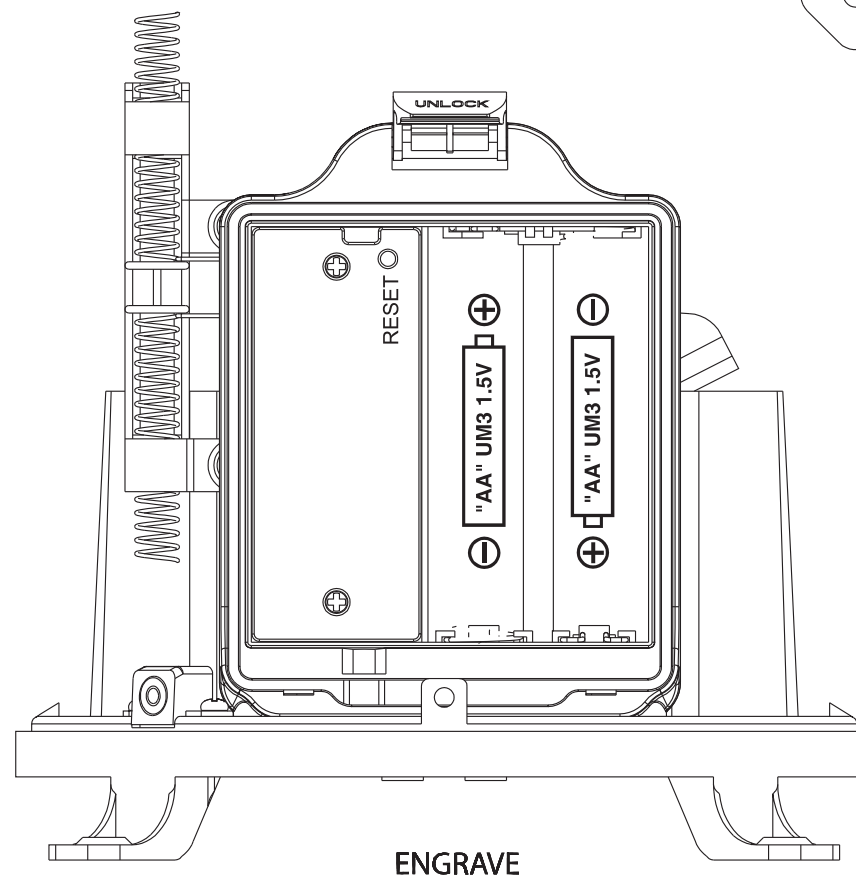

FRONT CABINET PMS420C GREY
 PRINT LOGO "OS" IN ORANGE (PMS 144C)
 "Oregon" IN GREY (PMS 425C)
 PRINT "3.0" COLOR IN GREY PMS430C

ALL PLASTICS GLOSS FINISHING

ALL COLOR PMS420C GREY (SENSOR)

REAR CABINET MOLD IN PMS 420C GREY
 SS: IN PMS 425C GREY

ENGRAVE

ENGRAVE

MODEL: PCR800 R	
TITLE: COLOR SP.	
VERSION:	
REV.:	DATE: 07 - 01 - 08
REMARK:	
PREPARED BY: PATRICK MAK	
FILE:	
APPROVED BY	
PMGT <input type="checkbox"/>	ADD PROTOCOL ICON
MKTR <input type="checkbox"/>	
CU <input type="checkbox"/>	
DATE:	