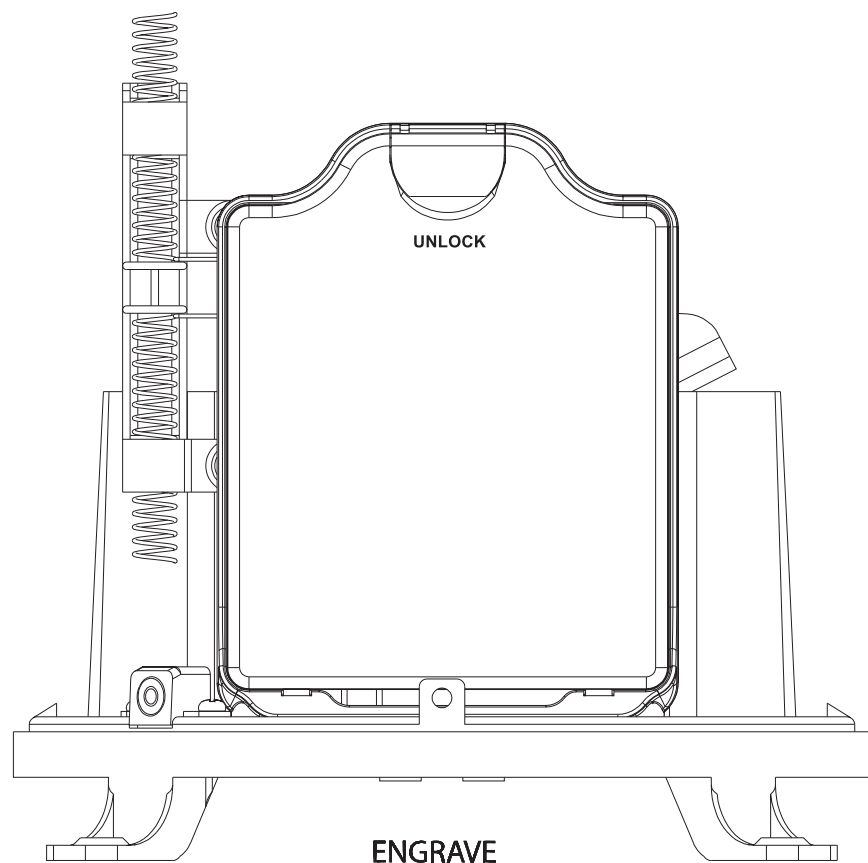

FRONT CABINET PMS420C GREY
 PRINT LOGO "OS" IN ORANGE (PMS 144C)
 "Oregon" IN GREY (PMS 425C)
 PRINT "3.0" COLOR IN GREY PMS430C

ALL PLASTICS GLOSS FINISHING

ALL COLOR PMS420C GREY (SENSOR)

REAR CABINET MOLD IN PMS 420C GREY
 SS: IN PMS 425C GREY

ENGRAVE

ENGRAVE

MODEL: PCR800 R	
TITLE: COLOR SP.	
VERSION:	
REV.:	DATE: 07 - 01 - 08
REMARK:	
PREPARED BY: PATRICK MAK	
FILE:	
APPROVED BY	
PMGT <input type="checkbox"/>	ADD PROTOCOL ICON
MKTR <input type="checkbox"/>	
CU <input type="checkbox"/>	
DATE:	