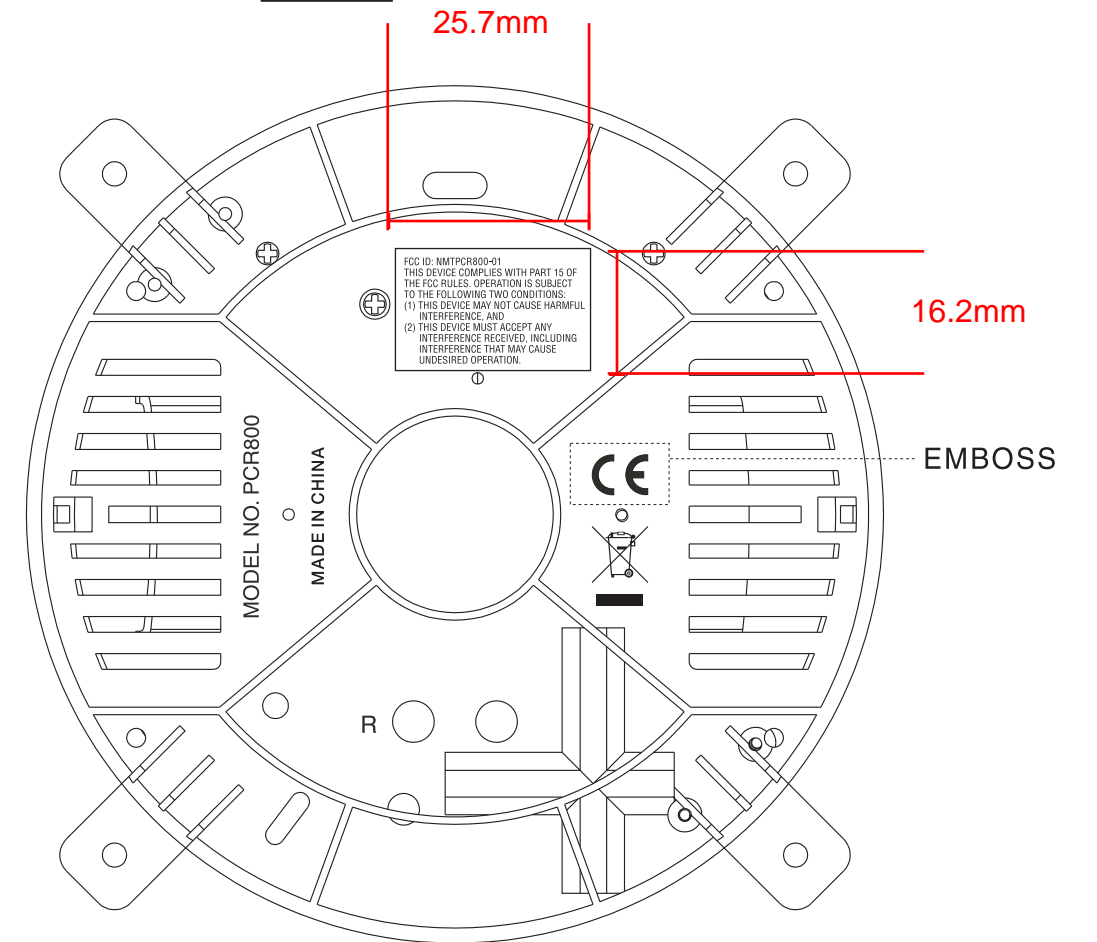

FRONT CABINET PMS420C GREY
 PRINT LOGO "OS" IN ORANGE (PMS 144C)
 "Oregon" IN GREY (PMS 425C)
 PRINT "3.0" COLOR IN GREY PMS430C

ALL PLASTICS GLOSS FINISHING

ALL COLOR PMS420C GREY (SENSOR)

REAR CABINET MOLD IN PMS 420C GREY
 SS: IN PMS 425C GREY

ENGRAVE

ENGRAVE

MODEL: PCR800 R	
TITLE: COLOR SP.	
VERSION:	
REV.:	DATE: 07 - 01 - 08
REMARK:	
PREPARED BY: PATRICK MAK	
FILE:	
APPROVED BY	
PMGT <input type="checkbox"/>	ADD PROTOCOL ICON
MKTR <input type="checkbox"/>	
CU <input type="checkbox"/>	
DATE:	