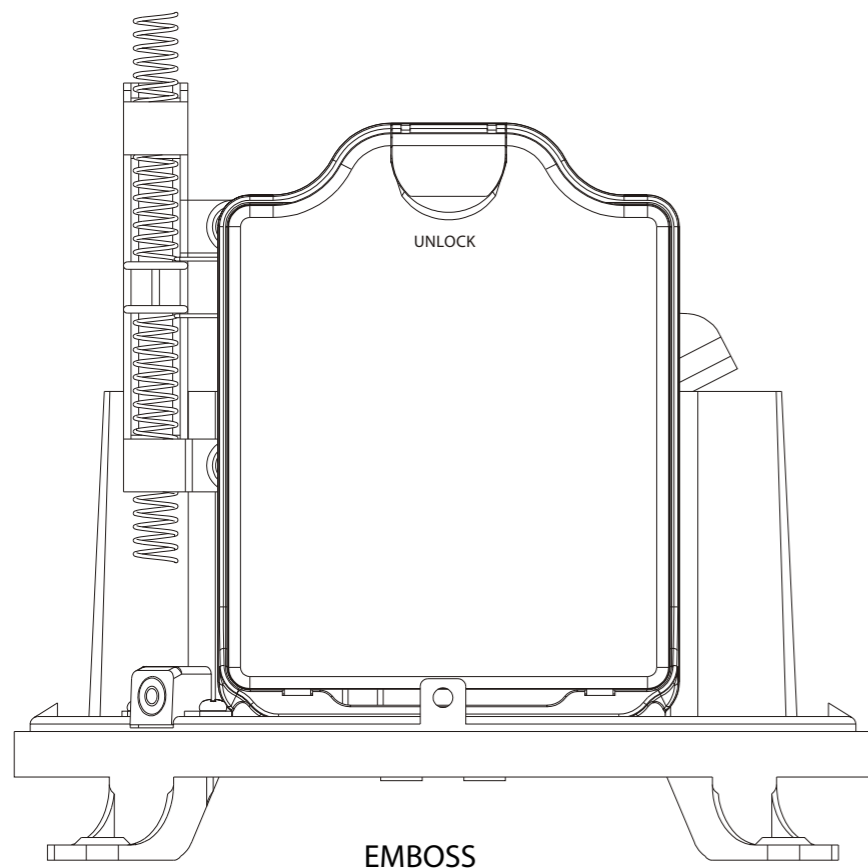

FRONT CABINET COLOR IN RS WHITE
PRINT LOGO “” IN ORANGE (PMS 144C)
“Oregon” IN GREY (PMS 425C)

ALL PLASTICS GLOSS FINISHING

REAR CABINET COLOR IN RS WHITE
SS: IN PMS 425C GREY

MODEL: PCR122	
TITLE: COLOR SP.	
VERSION:	
REV.: 4	DATE: 17 JUL, 08
REMARK:	
PREPARED BY: THOMSON	
FILE: PCR122 COLOR SPEC_170708.PDF	
APPROVED BY	
PMGT <input type="checkbox"/>	ADD PROTOCOL ICON
MKTR <input type="checkbox"/>	
CU <input type="checkbox"/>	
DATE:	