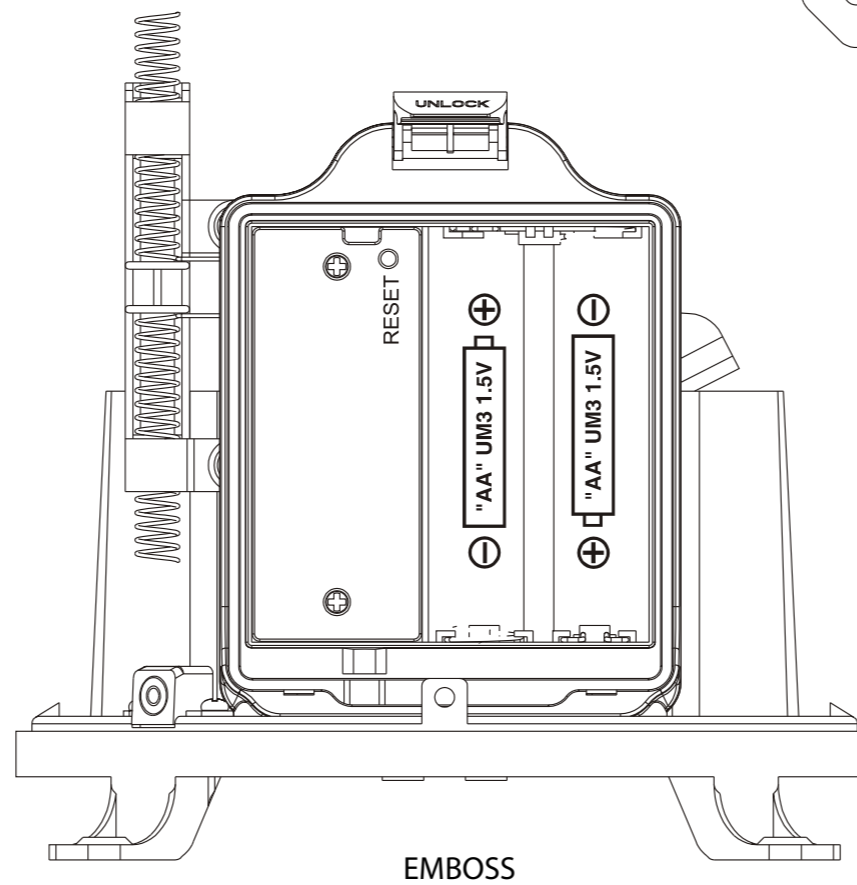

FRONT CABINET COLOR IN RS WHITE
PRINT LOGO “” IN ORANGE (PMS 144C)
“Oregon” IN GREY (PMS 425C)

ALL PLASTICS GLOSS FINISHING

REAR CABINET COLOR IN RS WHITE
SS: IN PMS 425C GREY

MODEL: PCR122	
TITLE: COLOR SP.	
VERSION:	
REV.: 4	DATE: 17 JUL, 08
REMARK:	
PREPARED BY: THOMSON	
FILE: PCR122 COLOR SPEC_170708.PDF	
APPROVED BY	
PMGT <input type="checkbox"/>	ADD PROTOCOL ICON
MKTR <input type="checkbox"/>	
CU <input type="checkbox"/>	
DATE:	