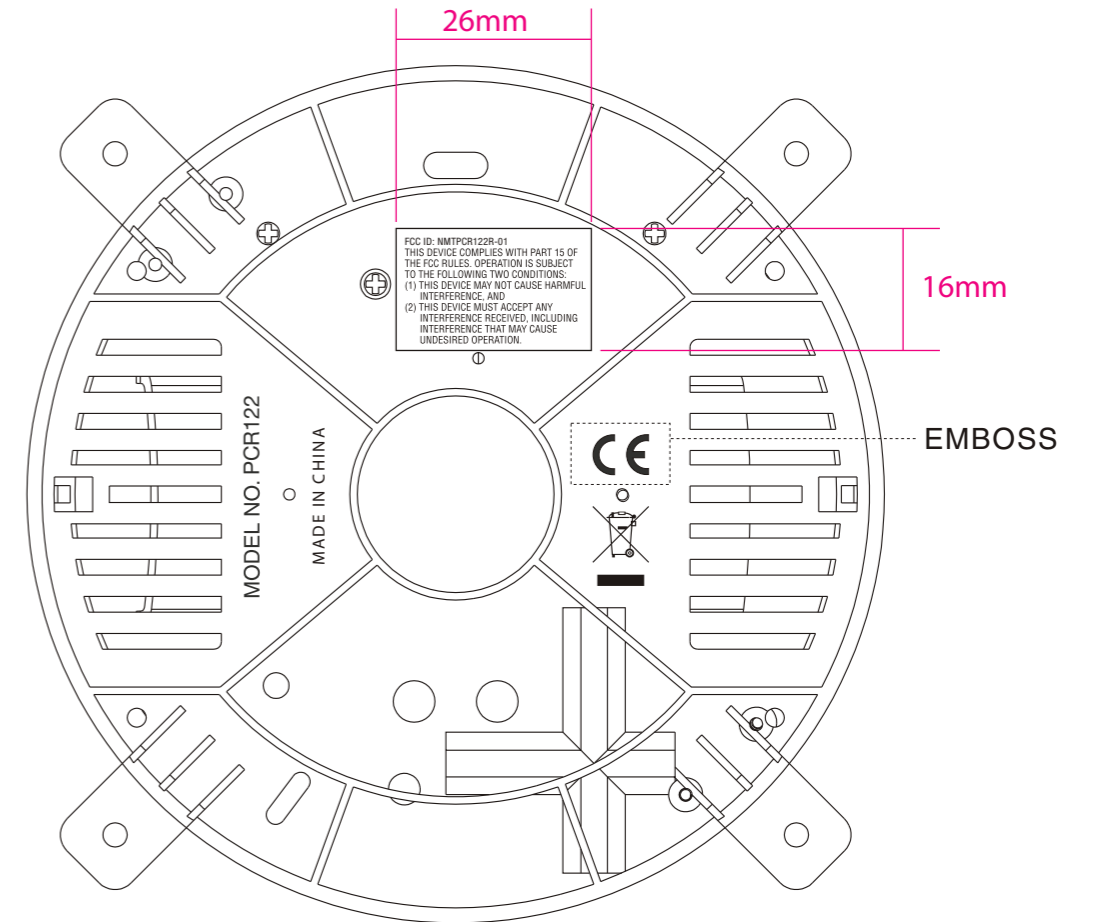

FRONT CABINET COLOR IN RS WHITE
PRINT LOGO “” IN ORANGE (PMS 144C)
“Oregon” IN GREY (PMS 425C)

ALL PLASTICS GLOSS FINISHING

REAR CABINET COLOR IN RS WHITE
SS: IN PMS 425C GREY

MODEL: PCR122	
TITLE: COLOR SP.	
VERSION:	
REV.: 4	DATE: 17 JUL, 08
REMARK:	
PREPARED BY: THOMSON	
FILE: PCR122 COLOR SPEC_170708.PDF	
APPROVED BY	
PMGT <input type="checkbox"/>	ADD PROTOCOL ICON
MKTR <input type="checkbox"/>	
CU <input type="checkbox"/>	
DATE:	