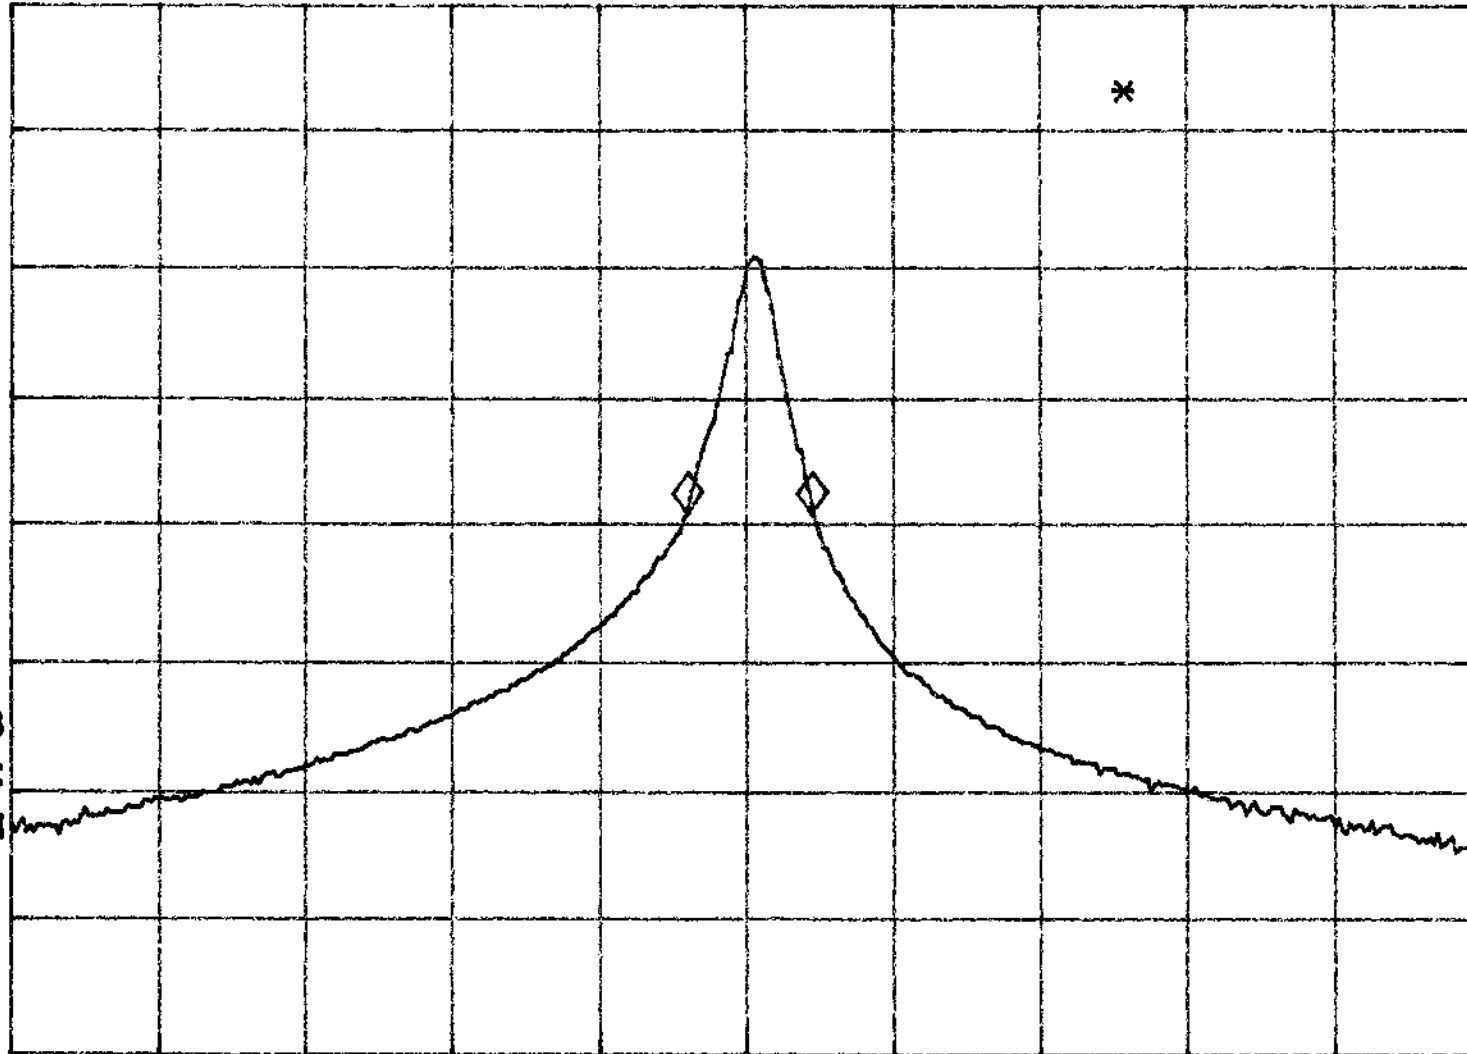

hp

MKR 17.0 KHz

REF -20.0 dBm

AT 10 dB

.00 dB

PEAK

LOG

10

dB/

VA SB

SC FC

CORR

CENTER 433.0000 MHz

#RES BW 3.0 KHz

#VBW 3 MHz

SPAN 200.0 KHz

#SWP 333 msec