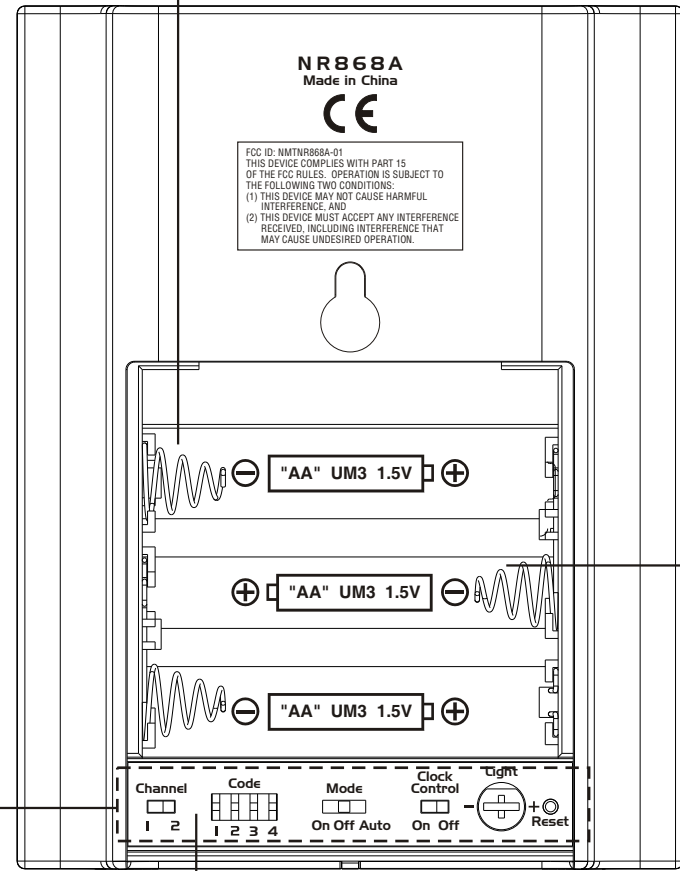

REAR CAB COLOR IN DS-01 (DARK SILVER)
INJECTION COLOR IN PMS COOL GRAY 4C
PRINT TEXT & GRAPHIC COLOR IN PMS 425C (DARK GRAY)

CAB COLOR IN DS-01 (DARK SILVER)
INJECTION COLOR IN PMS COOL GRAY 4C

INLAY COLOR IN DS-01 (DARK SILVER)
PRINT TEXT COLOR IN LIGHT GRAY PMS 427C

KEY COLOR IN PMS COOL GRAY 4C

TEXT EMBOSS

IDT IDT Technology Limited

MODEL: NR868A	
TITLE: COLOR SP.	
VERSION:	
REV.: 1	DATE: 05-07-2004
REMARK: PAGE 2 OF 2	
PREPARED BY:	
FILE: NR868A COLOR SPEC 1	
APPROVED BY:	
PMGT	<input type="checkbox"/>
MKTR	<input type="checkbox"/>
CU	<input type="checkbox"/>
DATE:	