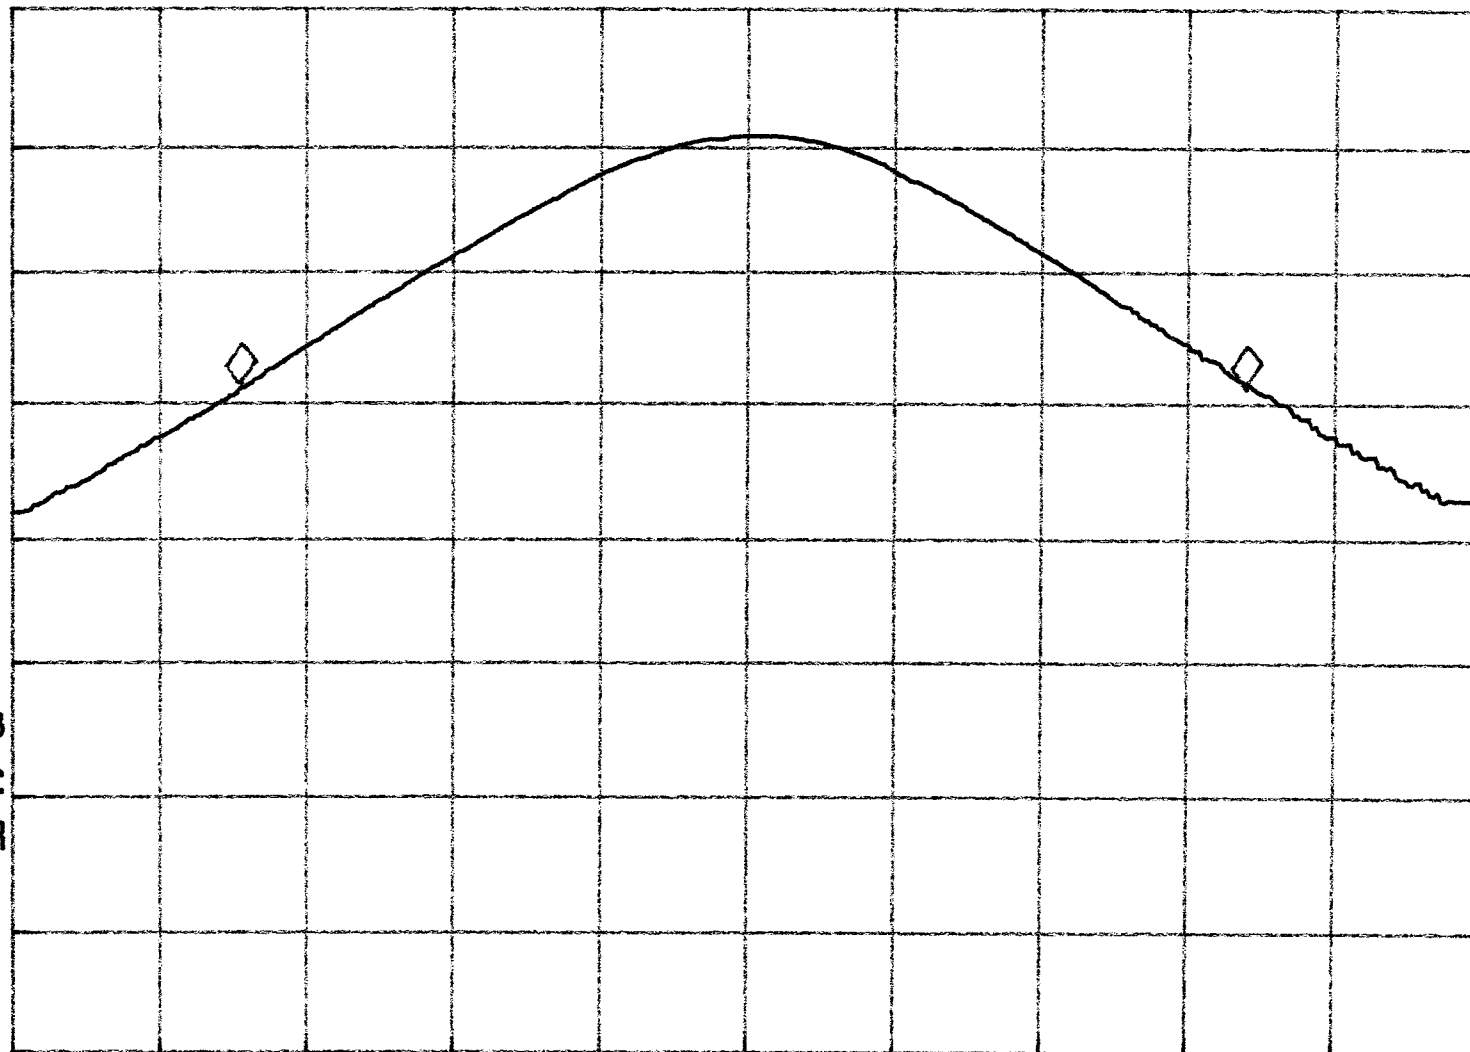

hp

REF -23.0 dBm

AT 10 dB

Bandwidth
MKR 342.5 kHz
-.03 dB

PEAK
LOG
10
dB/

VA SB
SC FC
CORR

CENTER 433.9313 MHz

#RES BW 100 kHz

#VBW 100 kHz

SPAN 500.0 kHz

SWP 20.0 msec