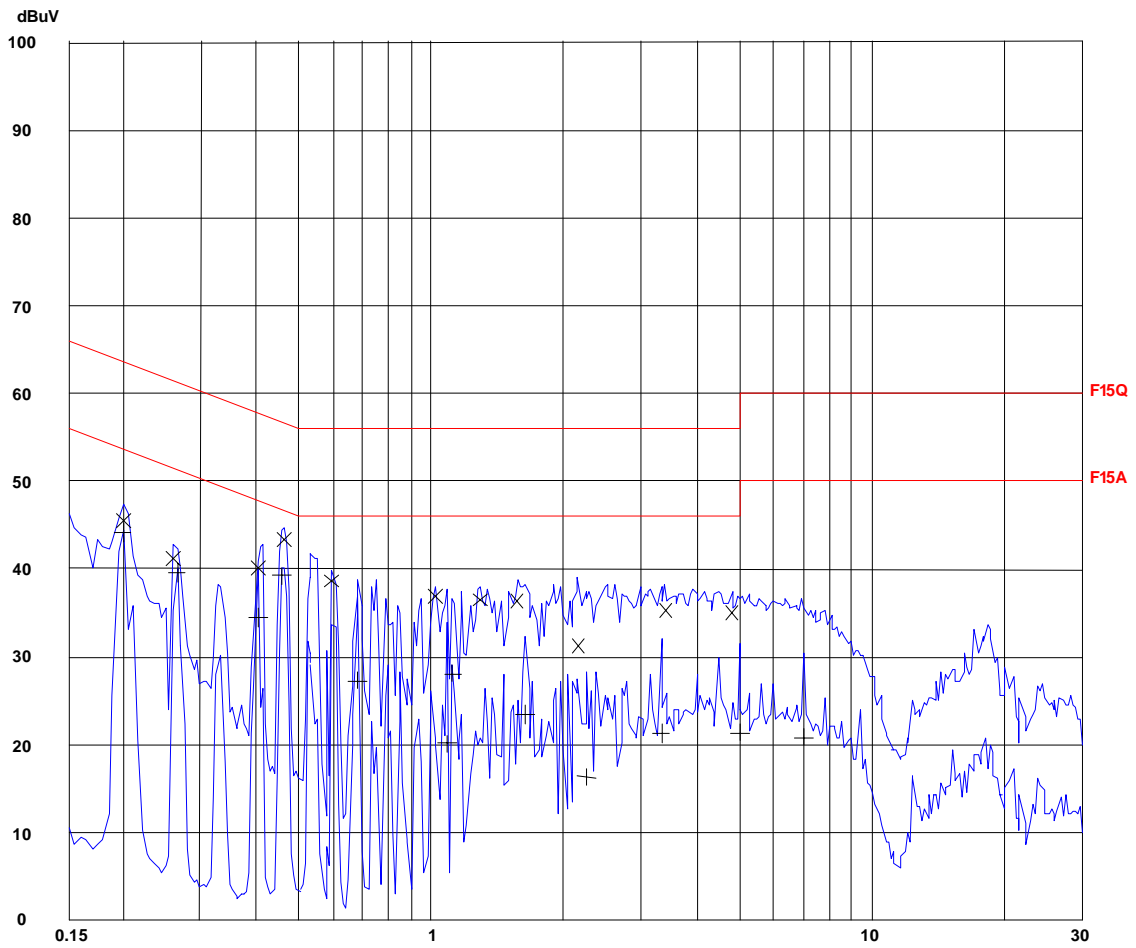

* limit exceeded

Report No.: HK08091069-3
Model No.:IH600
PC Connection Mode
PC's AC Mains "N"

Report No.:HK08091069-3

Scan Settings (1 Range)

Frequencies			Receiver Settings					
Start	Stop	Step	IF BW	Detector	M-Time	Atten	Preamp	OpRge
150k	30M	5k	10k	PK+AV	10ms	AUTO	LN OFF	60dB

Final Measurement: x QP / + AV

Meas Time: 1 s
Subranges: 16
Acc Margin: 20dB

Transducer No.	Start	Stop	Name
2	1 9k	30M	EW0700
3	9k	30M	EW2454
12	9k	30M	EW0090

Report No.: HK08091069-3
 Model No.:IH600
 PC Connection Mode
 PC's AC Mains "N"