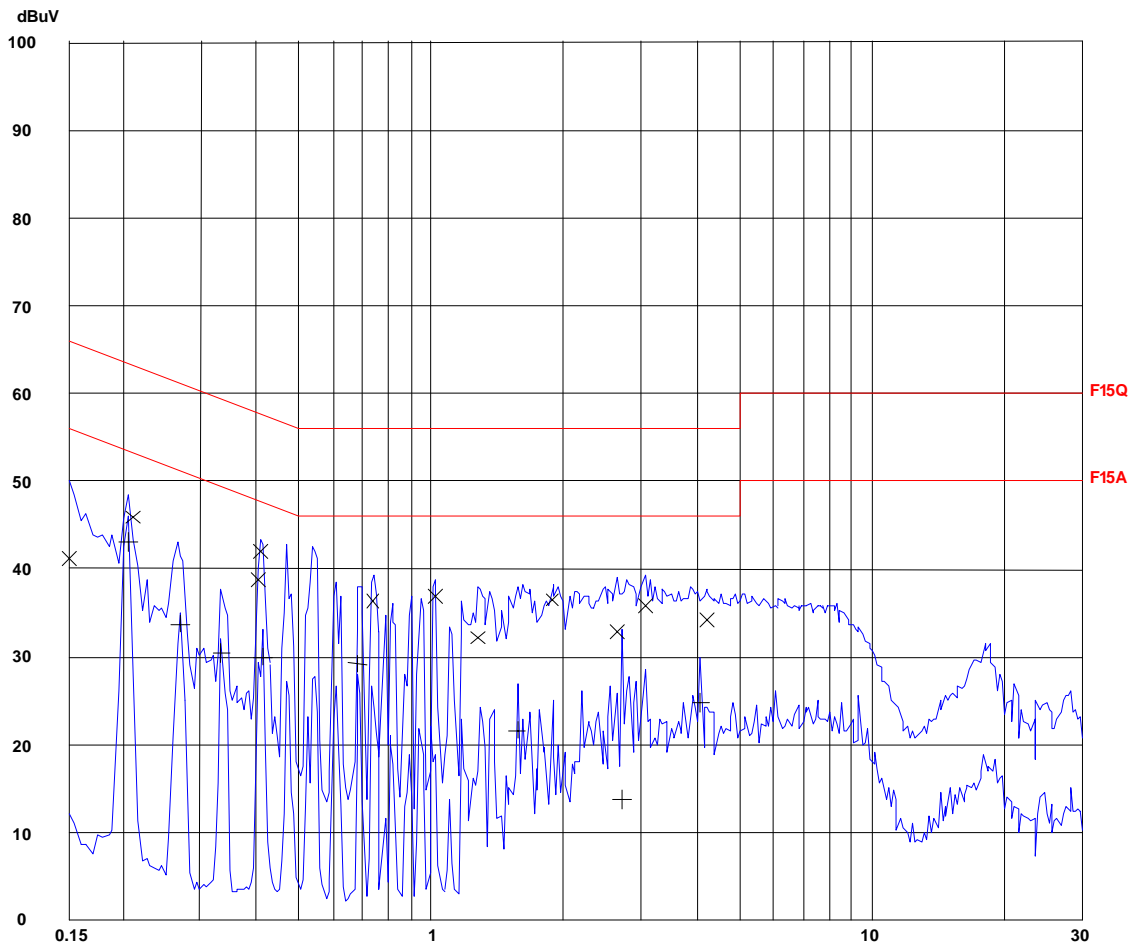

Report No.: HK08091069-3
Model No.:IH600
PC Connection Mode
PC's AC Mains "L"

Report No.:HK08091069-3

Scan Settings (1 Range)

Frequencies			Receiver Settings					
Start	Stop	Step	IF BW	Detector	M-Time	Atten	Preamp	Op Rge
150k	30M	5k	10k	PK+AV	10ms	AUTO	LN OFF	60dB

Final Measurement: x QP / + AV

Meas Time: 1 s
Subranges: 16
Acc Margin: 20dB

Transducer No.	Start	Stop	Name
2	1 9k	30M	EW0700
3	9k	30M	EW2454
12	9k	30M	EW0090

Report No.: HK08091069-3
 Model No.:IH600
 PC Connection Mode
 PC's AC Mains "L"

Report No.:HK08091069-3

Scan Settings (1 Range)

|----- Frequencies -----||----- Receiver Settings -----|
 Start Stop Step IF BW Detector M-Time Atten Preamp OpRge
 150k 30M 5k 10k PK+AV 10ms AUTO LN OFF 60dB

Final Measurement: x QP / + AV

Meas Time: 1 s
Subranges: 16
Acc Margin: 20dB

Transducer No.	Start	Stop	Name
2	1 9k	30M	EW0700
3	9k	30M	EW2454
12	9k	30M	EW0090

Report No.: HK08091069-3
 Model No.:IH600
 PC Connection Mode
 PC's AC Mains "N"