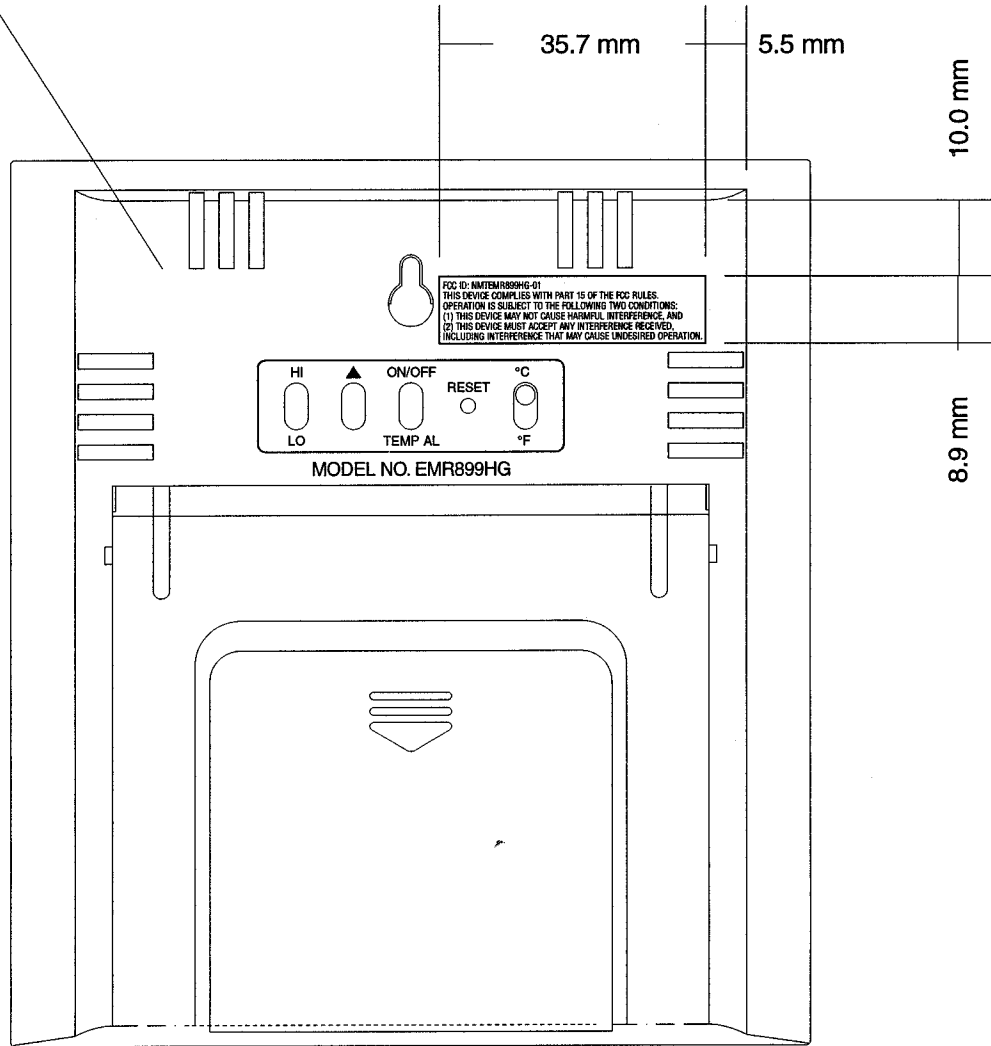

REAR CABINET COLOR IN RS WHITE
 PRINT ALL TEXT IN MID GREY PMS 430C

IDT IDT Technology Limited

A/W (PDD)	TEXT (ENG)	TRANS	MODEL: EMR899HG
DATE	DATE	DATE	TITLE: REAR CABINET FCC POSITION
A/W (CU)	TEXT(PMGR)	A/W (SUP)	PREPARED BY: FRANKY TANG
DATE	DATE	DATE	DATE: 3 JUNE 1999
DATE	DATE	DATE	REV.: 01 FILE: EMR-FCC.CDR