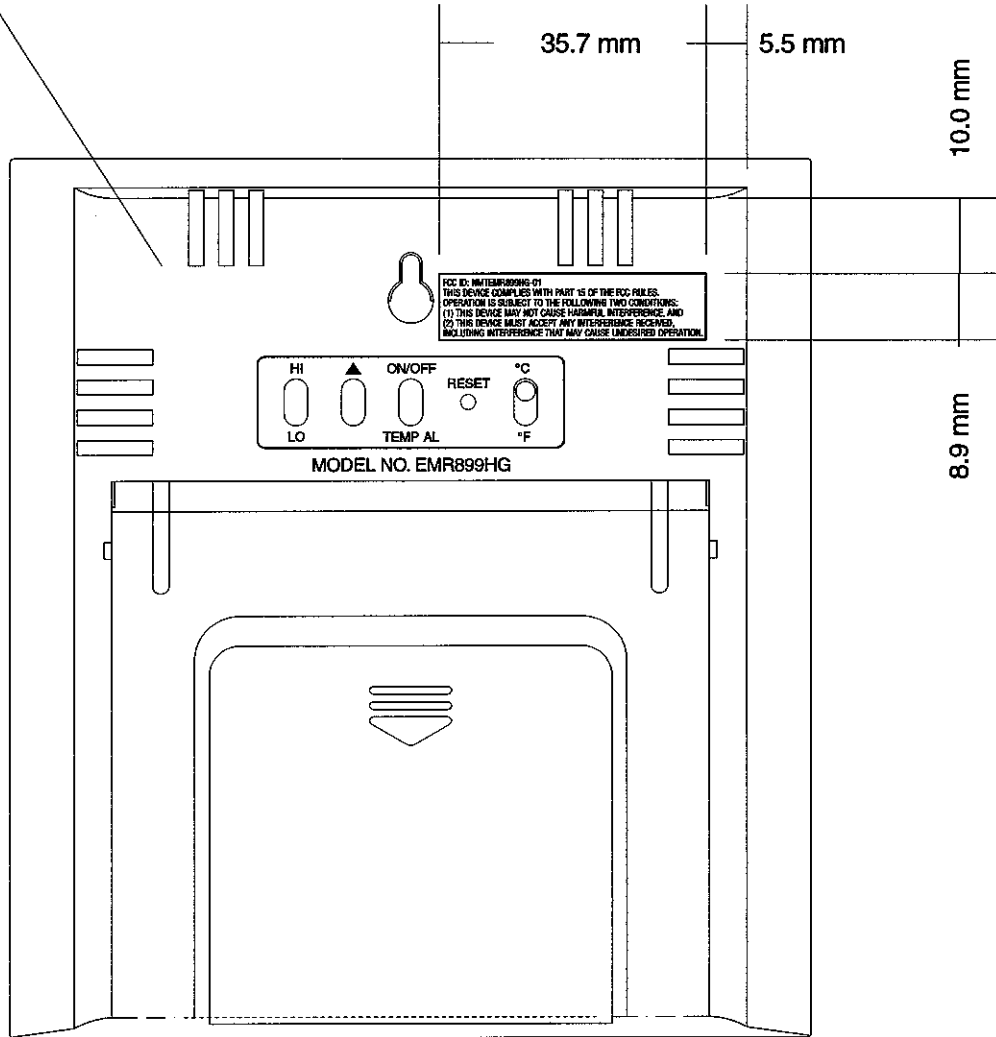

REAR CABINET COLOR IN RS WHITE  
 PRINT ALL TEXT IN MID GREY PMS 430C

**IDT** IDT Technology Limited

A/W (PDD)	TEXT (ENG)	TRANS	MODEL: EMR899HG
DATE	DATE	DATE	TITLE: REAR CABINET FCC POSITION
A/W (CU)	TEXT(PMGR)	A/W (SUP)	PREPARED BY: FRANKY TANG
DATE	DATE	DATE	DATE: 3 JUNE 1999
DATE	DATE	DATE	REV.: 01 FILE: EMR-FCC.CDR