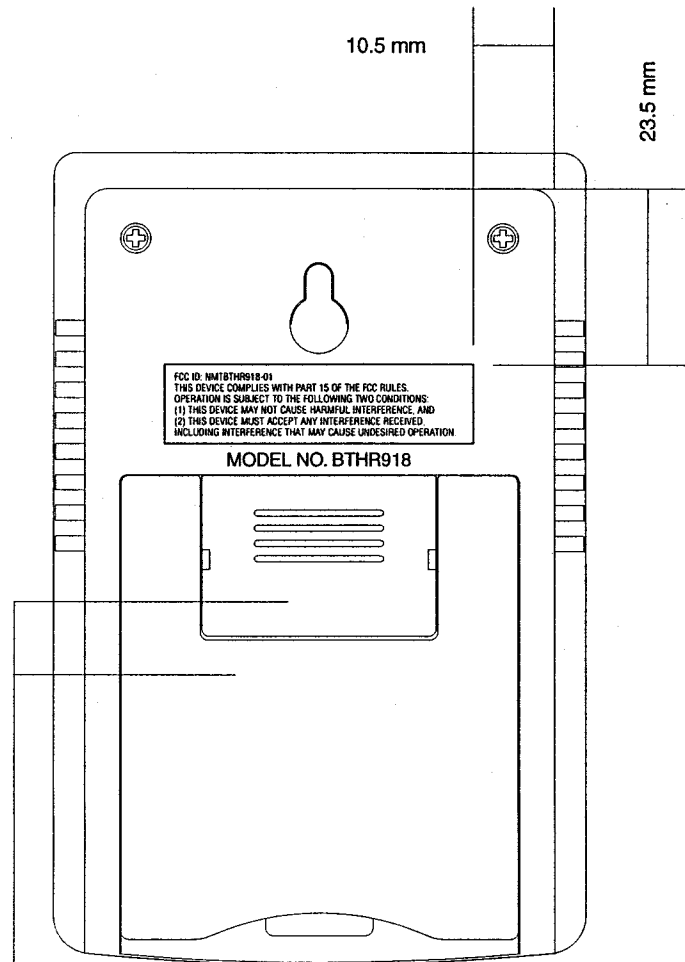

Scale: 1 = 1

FRONT & REAR CABINET
IN RS WHITE
PRINT ALL TEXT
IN PMS 430C

SEMI-TRANSPARENT
CREAMY WHITE LENS

FULL SEGMENT

BATTERY DOOR &
PLASTIC STAND
IN RS WHITE

IDT IDT Technology Limited

AW (PDD)	TEXT (ENG)	TRANS	MODEL: BTHR918
DATE	DATE	DATE	TITLE: COLOR SPC.
AW (CU)	TEXT(PMGR)	AW (SUP)	PREPARED BY: FRANKY TANG
DATE	DATE	DATE	DATE: 13 JULY 1999
			REV: 02 File Name: BTHR918-S.CDR