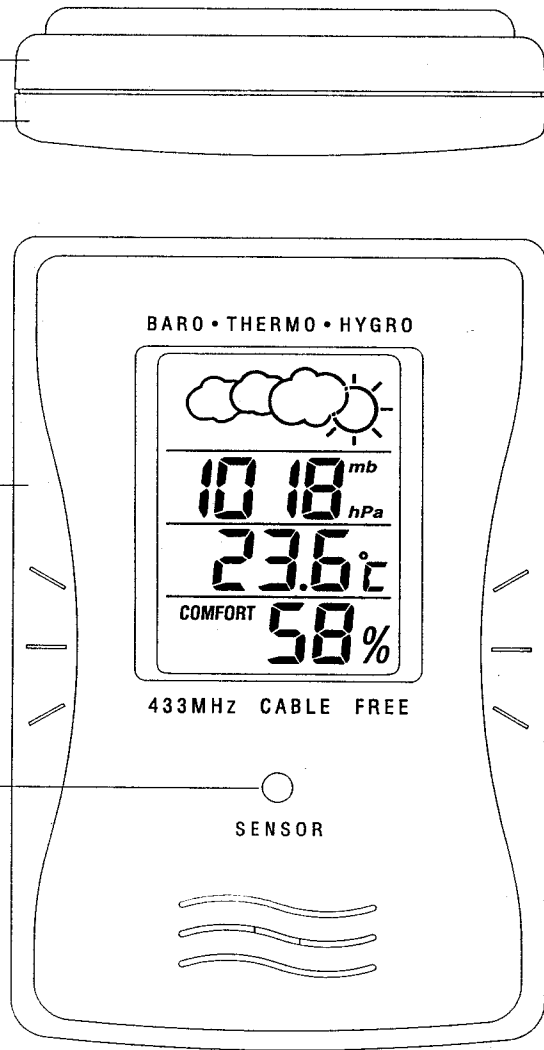

Scale: 1 = 1

FRONT & REAR CABINET
IN RS WHITE
PRINT ALL TEXT
IN PMS 430C

SEMI-TRANSPARENT
CREAMY WHITE LENS

FULL SEGMENT

BATTERY DOOR &
PLASTIC STAND
IN RS WHITE

IDT IDT Technology Limited

AW (PDD)	TEXT (ENG)	TRANS	MODEL: BTHR918
DATE	DATE	DATE	TITLE: COLOR SPC.
AW (CU)	TEXT(PMGR)	AW (SUP)	PREPARED BY: FRANKY TANG
DATE	DATE	DATE	DATE: 13 JULY 1999
			REV: 02 File Name: BTHR918-S.CDR