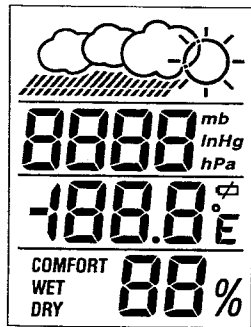

Scale: 1 = 1

FRONT & REAR CABINET
IN RS WHITE
PRINT ALL TEXT
IN PMS 430C

SEMI-TRANSPARENT
CREAMY WHITE LENS

FULL SEGMENT

BATTERY DOOR &
PLASTIC STAND
IN RS WHITE

IDT IDT Technology Limited

AW (PDD)	TEXT (ENG)	TRANS	MODEL: BTHR918
DATE	DATE	DATE	TITLE: COLOR SPC.
AW (CU)	TEXT(PMGR)	AW (SUP)	PREPARED BY: FRANKY TANG
DATE	DATE	DATE	DATE: 13 JULY 1999
			REV: 02 File Name: BTHR918-S.CDR