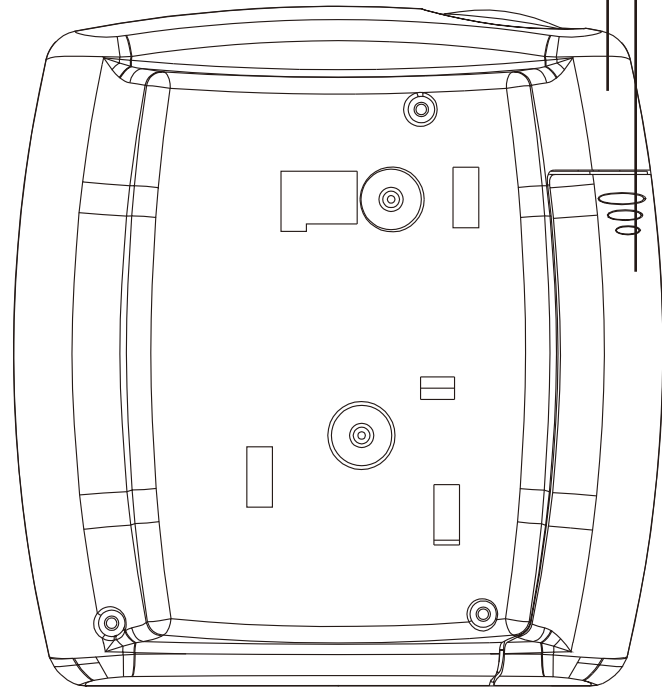

V.A. SIZE: 48X43 (mm)

TALK KEY:  
 -INJ. COLOR:PMS424C  
 -TEXTURE:GLOSS  
 -S/S COLOR: WHITE

REAR CAB & BATTERY DOOR:  
 -INJ. COLOR:PMS424C  
 -TEXTURE:GLOSS  
 -S/S COLOR: NIL

LENS:  
 -INJ. COLOR:CLEAR  
 -TEXTURE:HIGH GLOSS  
 -S/S COLOR ON LENS BACK:  
 BACKGROUND: COOL GREY 5C

PMS144C  
 Oregon PMS425C  
 SCIENTIFIC

FRONT CAB:  
 -INJ. COLOR:RS WHITE  
 -TEXTURE:GLOSS  
 -S/S COLOR: NIL

SIDE KEY x 3:  
 -INJ. COLOR:RS WHITE  
 -TEXTURE:GLOSS  
 -PRINT COLOR: SEE BELOW

POWER KEY :  
 -INJ. COLOR:CLEAR  
 -TEXTURE:HIGH GLOSS  
 -PRINT BACKGROUND COLOR:PMS021C  
 -PRINT TEXT COLOR:

/GUEST :WHITE

ALL PRINT COLOR: PMS424C

-S/S COLOR:PMS424C

PRODUCT ID LABEL  
 -COLOR:TRANSPARENT  
 -S/S TEXT COLOR:BLACK

**IDT** IDT Technology Limited

MODEL: BPW 800
TITLE: COLOR SP.
VERSION: 1
REV.: 1      DATE: 2011-04-01
REMARK: PAGE 1 OF 1
PREPARED BY: Mark
FILE:
APPROVED BY
PMGT <input type="checkbox"/>
MKTR <input type="checkbox"/>
CU <input type="checkbox"/>