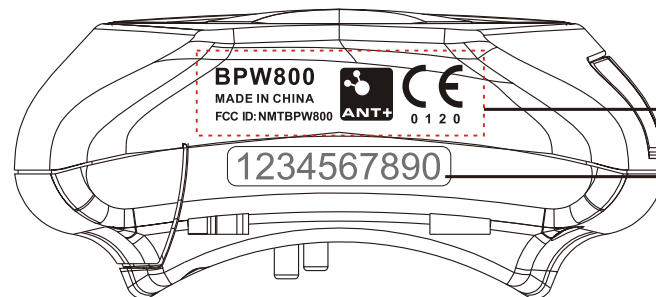

V.A. SIZE: 48X43 (mm)

TALK KEY:  
 -INJ. COLOR:PMS424C  
 -TEXTURE:GLOSS  
 -S/S COLOR: WHITE

REAR CAB & BATTERY DOOR:  
 -INJ. COLOR:PMS424C  
 -TEXTURE:GLOSS  
 -S/S COLOR: NIL

LENS:  
 -INJ. COLOR:CLEAR  
 -TEXTURE:HIGH GLOSS  
 -S/S COLOR ON LENS BACK:  
 BACKGROUND: COOL GREY 5C

PMS144C  
 Oregon PMS425C  
 SCIENTIFIC

FRONT CAB:  
 -INJ. COLOR:RS WHITE  
 -TEXTURE:GLOSS  
 -S/S COLOR: NIL

SIDE KEY x 3:  
 -INJ. COLOR:RS WHITE  
 -TEXTURE:GLOSS  
 -PRINT COLOR: SEE BELOW

POWER KEY :  
 -INJ. COLOR:CLEAR  
 -TEXTURE:HIGH GLOSS  
 -PRINT BACKGROUND COLOR:PMS021C  
 -PRINT TEXT COLOR:

/GUEST :WHITE

ALL PRINT COLOR: PMS424C

-S/S COLOR:PMS424C

PRODUCT ID LABEL  
 -COLOR:TRANSPARENT  
 -S/S TEXT COLOR:BLACK

**IDT** IDT Technology Limited

MODEL: BPW 800
TITLE: COLOR SP.
VERSION: 1
REV.: 1      DATE: 2011-04-01
REMARK: PAGE 1 OF 1
PREPARED BY: Mark
FILE:
APPROVED BY
PMGT <input type="checkbox"/>
MKTR <input type="checkbox"/>
CU <input type="checkbox"/>