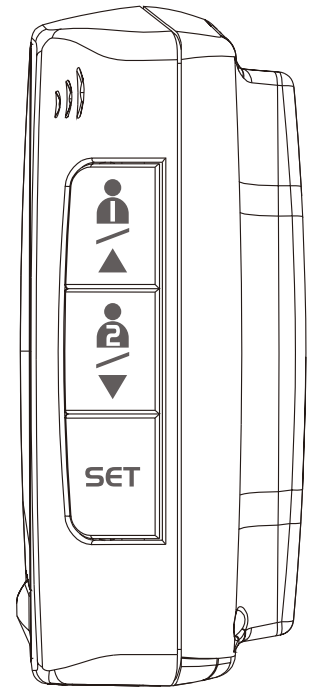

V.A. SIZE: 48X43 (mm)

TALK KEY:  
 -INJ. COLOR:PMS424C  
 -TEXTURE:GLOSS  
 -S/S COLOR: WHITE

REAR CAB & BATTERY DOOR:  
 -INJ. COLOR:PMS424C  
 -TEXTURE:GLOSS  
 -S/S COLOR: NIL

LENS:  
 -INJ. COLOR:CLEAR  
 -TEXTURE:HIGH GLOSS  
 -S/S COLOR ON LENS BACK:  
 BACKGROUND: COOL GREY 5C

PMS144C  
 Oregon PMS425C  
 SCIENTIFIC

FRONT CAB:  
 -INJ. COLOR:RS WHITE  
 -TEXTURE:GLOSS  
 -S/S COLOR: NIL

SIDE KEY x 3:  
 -INJ. COLOR:RS WHITE  
 -TEXTURE:GLOSS  
 -PRINT COLOR: SEE BELOW

POWER KEY :  
 -INJ. COLOR:CLEAR  
 -TEXTURE:HIGH GLOSS  
 -PRINT BACKGROUND COLOR:PMS021C  
 -PRINT TEXT COLOR:

/GUEST :WHITE

ALL PRINT COLOR: PMS424C

-S/S COLOR:PMS424C

PRODUCT ID LABEL  
 -COLOR:TRANSPARENT  
 -S/S TEXT COLOR:BLACK

**IDT** IDT Technology Limited

MODEL: BPW 800
TITLE: COLOR SP.
VERSION: 1
REV.: 1      DATE: 2011-04-01
REMARK: PAGE 1 OF 1
PREPARED BY: Mark
FILE:
APPROVED BY
PMGT <input type="checkbox"/>
MKTR <input type="checkbox"/>
CU <input type="checkbox"/>