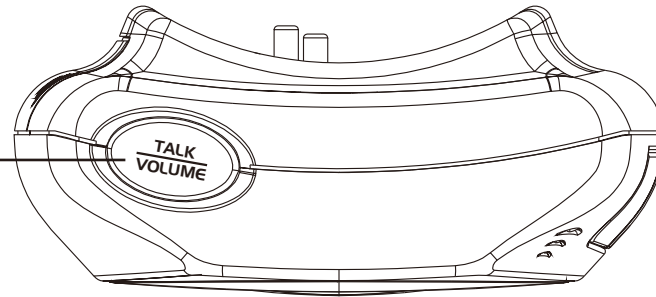

V.A. SIZE: 48X43 (mm)

TALK KEY:  
 -INJ. COLOR:PMS424C  
 -TEXTURE:GLOSS  
 -S/S COLOR: WHITE

REAR CAB & BATTERY DOOR:  
 -INJ. COLOR:PMS424C  
 -TEXTURE:GLOSS  
 -S/S COLOR: NIL

LENS:  
 -INJ. COLOR:CLEAR  
 -TEXTURE:HIGH GLOSS  
 -S/S COLOR ON LENS BACK:  
 BACKGROUND: COOL GREY 5C

/GUEST :WHITE

ALL PRINT COLOR: PMS424C

-S/S COLOR:PMS424C

PRODUCT ID LABEL  
 -COLOR:TRANSPARENT  
 -S/S TEXT COLOR:BLACK

**IDT** IDT Technology Limited

MODEL: BPW 800
TITLE: COLOR SP.
VERSION: 1
REV.: 1      DATE: 2011-04-01
REMARK: PAGE 1 OF 1
PREPARED BY: Mark
FILE:
APPROVED BY
PMGT <input type="checkbox"/>
MKTR <input type="checkbox"/>
CU <input type="checkbox"/>