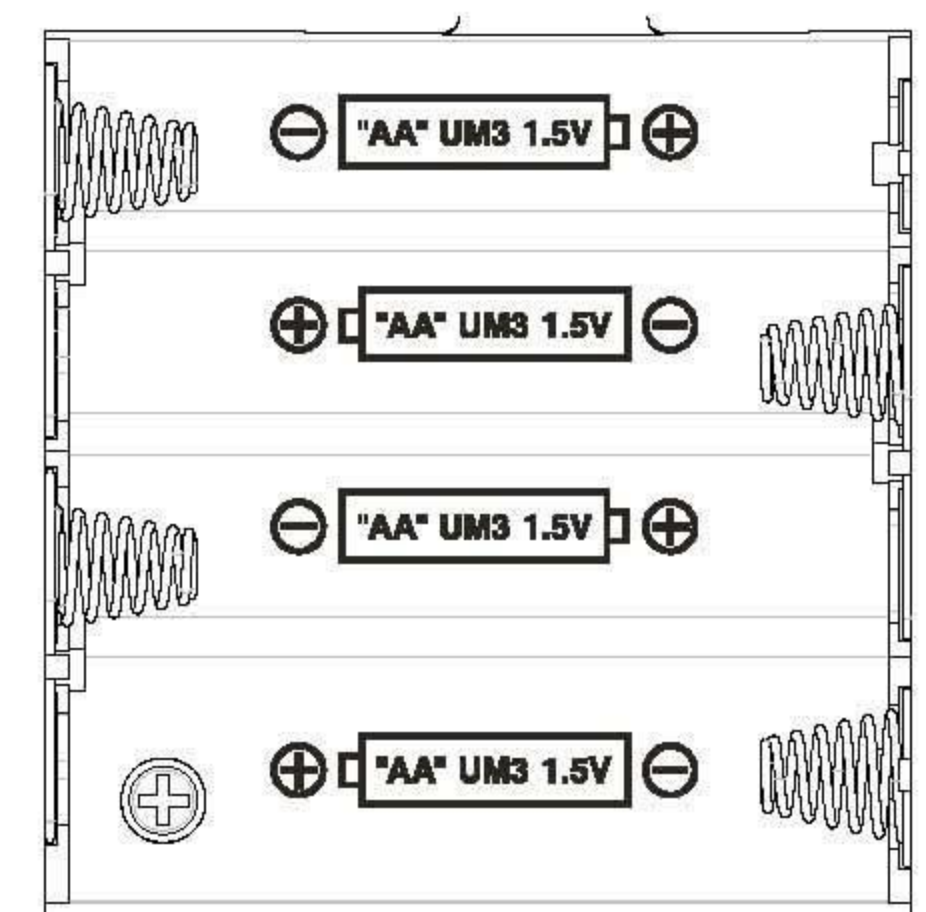

MODEL: BPU329 MAIN UNIT	
TITLE: COLORSPEC	
VERSION:	PAGE: 2 OF 2
DATE: 2012-09-13 Ver 1.5	
PREPARED BY: MARK.YUAN(袁跃伟)	
APPROVED BY	
PMGT ☐	update FCC ID and alert content
MKTR ☐	
CU ☐	
DATE: