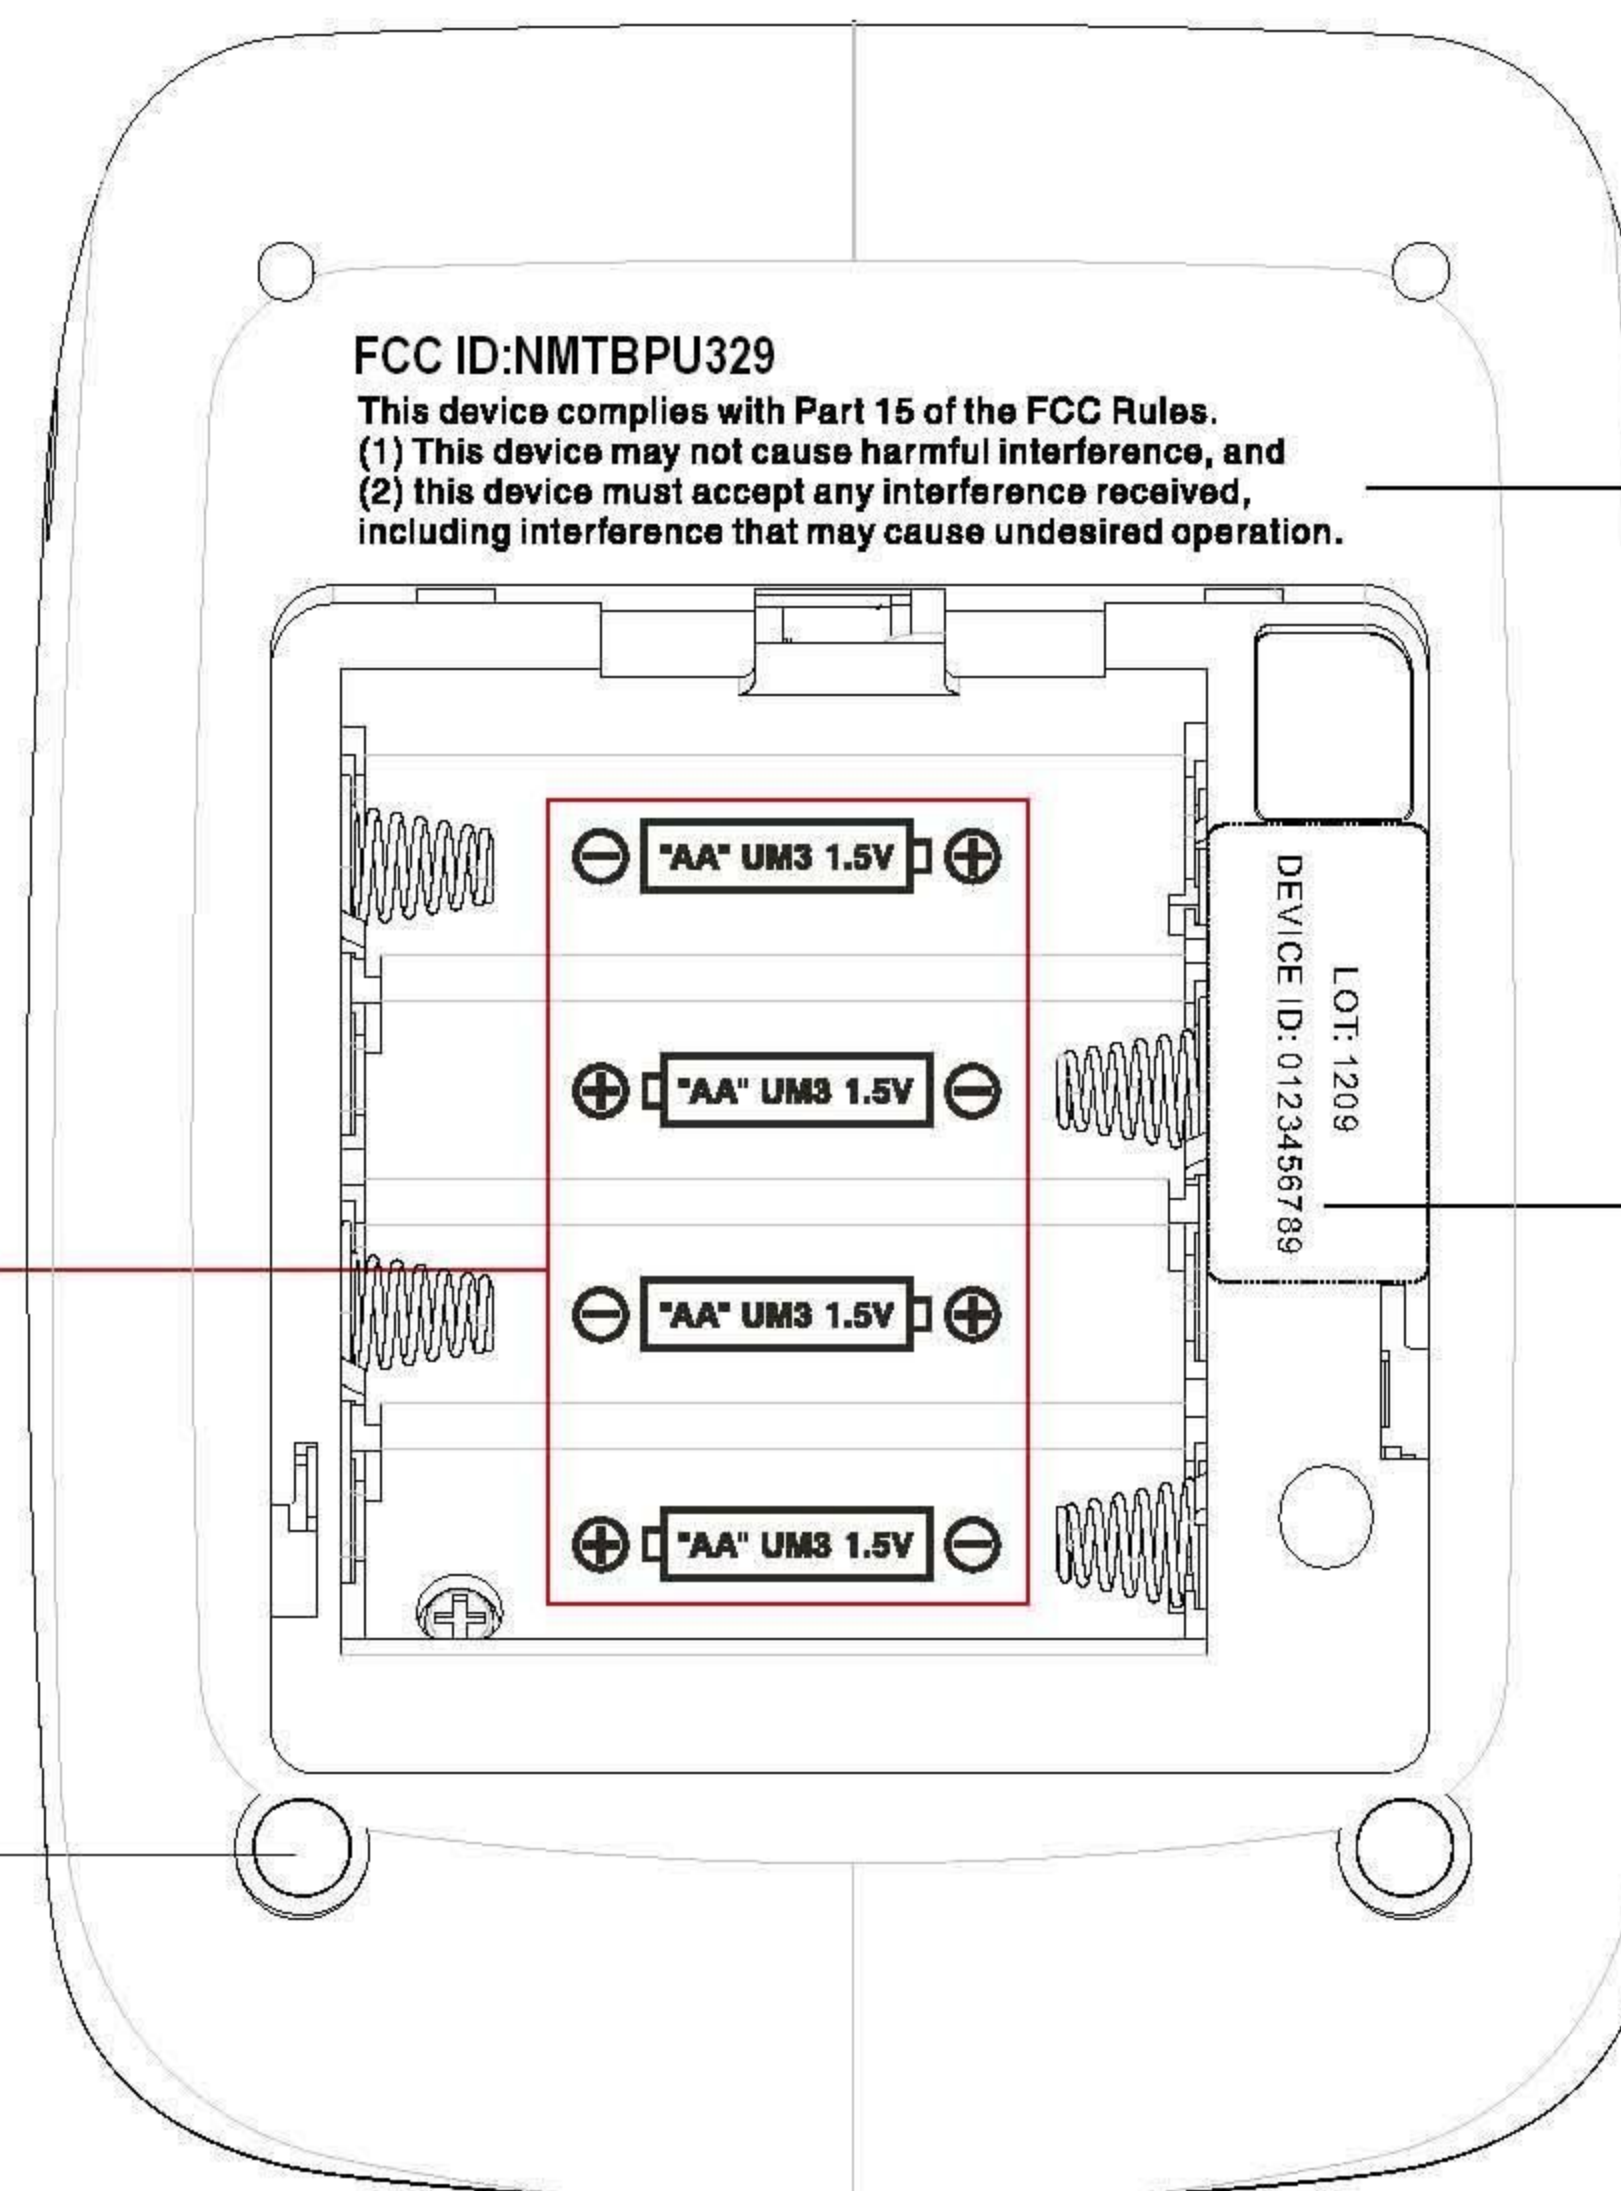

# BPU329 MAIN UNIT

## LCD FULL SEGMENT

SIZE: 79x58mm  
SCALE: 1:1

S/S COLOR: PMS PROCESS BLACK C

### LABEL

- CORLOR: WHITE(CW-03)
- FINISHING: YS20001B
- S/S CORLOR: PMS425C
- SIZE: 29mmx14mm (tolerance: -0.5mm) R=1mm

EMBOSS TEXT ICON