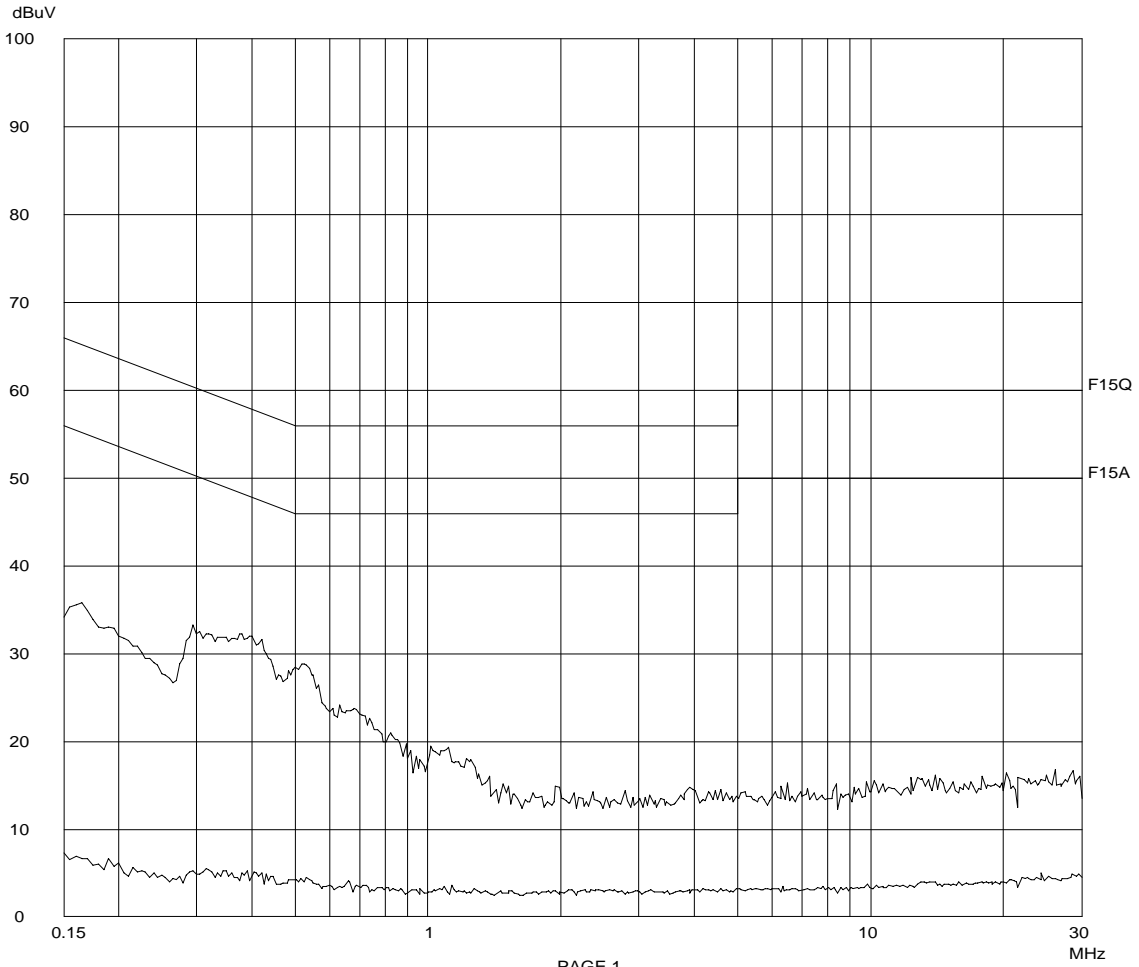

Report No.: 0600636
 Tx Mode with nightlight on
 (Baby Unit)

Tested By: Hong, Report No.: 0600636

Scan Settings (1 Range)

Frequencies				Receiver Settings			
Start	Stop	Step	IF BW	Detector	M-Time	Atten	Preamp OpRge
150k	30M	5k	10k	PK+AV	10ms	AUTO LN	OFF 60dB

Final Measurement: x QP / + AV
 Meas Time: 1 s
 Subranges: 16
 Acc Margin: 20dB

Transducer No.	Start	Stop	Name
2	1 9k	30M	EW0699
12	9k	30M	EW0192

Report No.: 0600636
Tx Mode with nightlight on
(Baby Unit)

Tested By: Hong, Report No.: 0600636

Scan Settings (1 Range)

|----- Frequencies -----||----- Receiver Settings -----|

Start	Stop	Step	IF BW	Detector	M-Time	Atten	Preamp	OpRge
150k	30M	5k	10k	PK+AV	10ms	AUTO	LN OFF	60dB

Final Measurement Results:

no Results