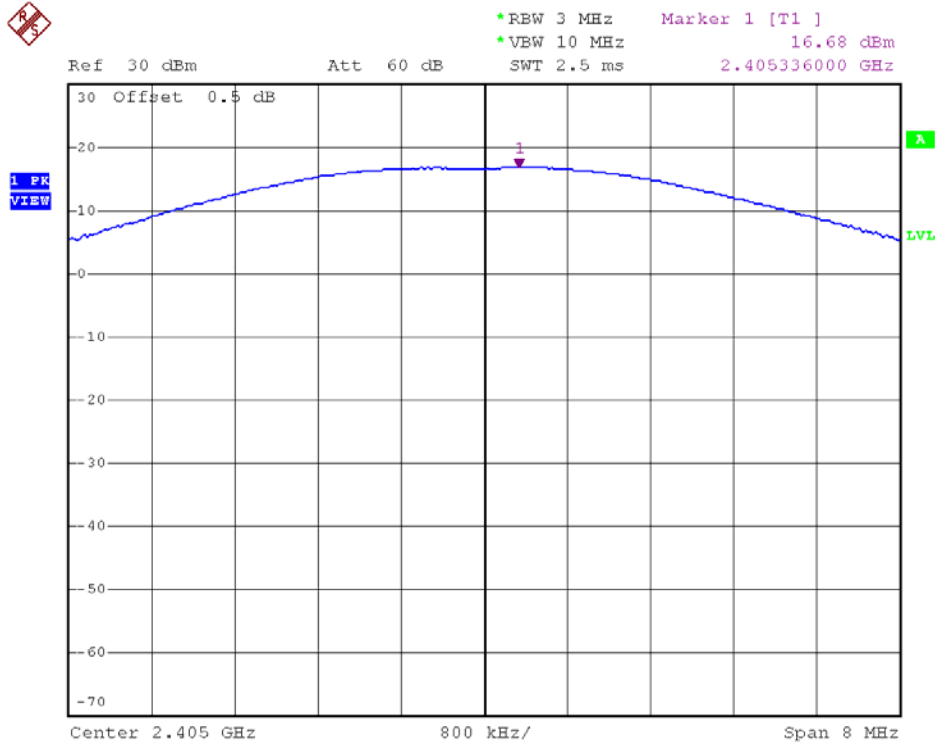

INTERTEK TESTING SERVICES

Maximum Conducted Output Power at Antenna Terminals Plots

Plot B1A

Plot B1B

INTERTEK TESTING SERVICES

Maximum Conducted Output Power at Antenna Terminals Plots

Plot B1C