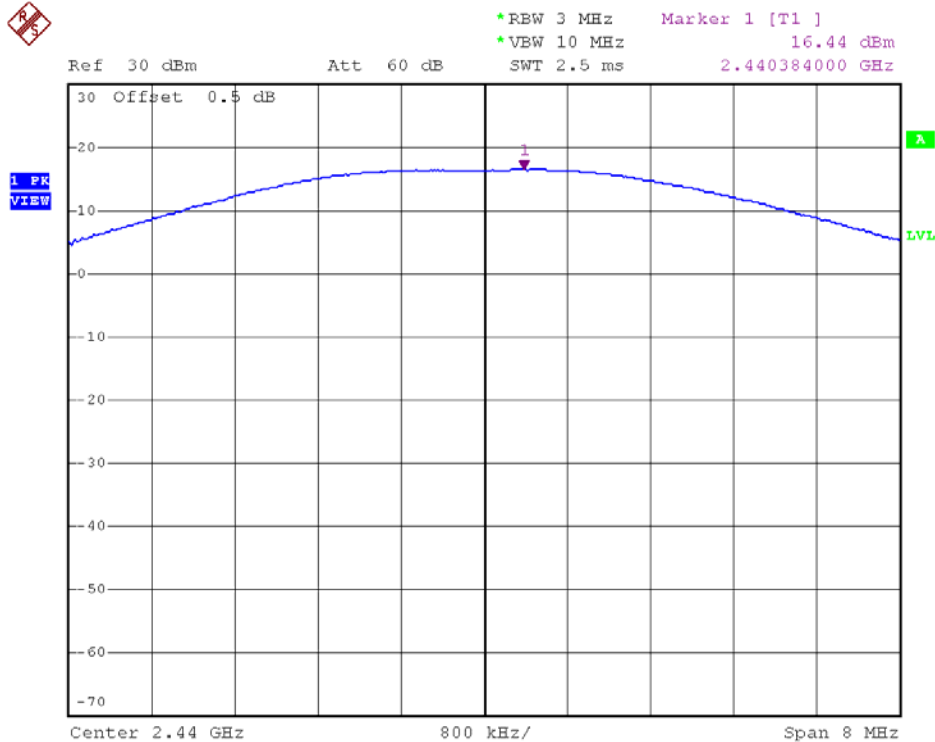

INTERTEK TESTING SERVICES

Maximum Conducted Output Power at Antenna Terminals Plots

Plot B1A

Plot B1B

INTERTEK TESTING SERVICES

Maximum Conducted Output Power at Antenna Terminals Plots

Plot B1C