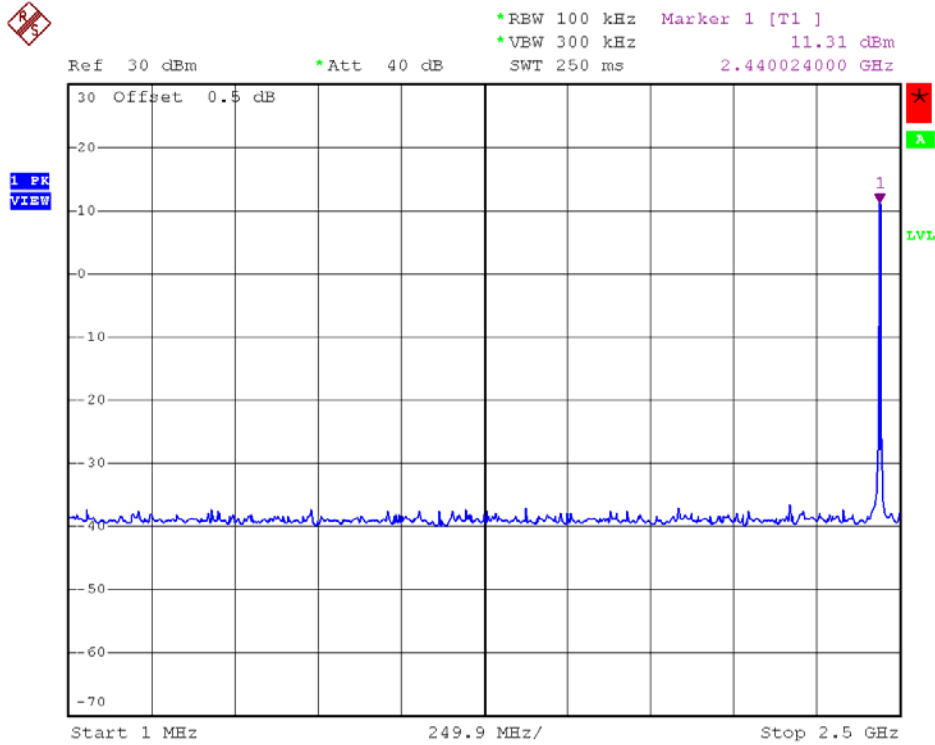

INTERTEK TESTING SERVICES

Out Band Antenna Conducted Emission Plots

Plot B4A1

Plot B4A2

INTERTEK TESTING SERVICES

Out Band Antenna Conducted Emission Plots

Plot B4B1

Plot B4B2

INTERTEK TESTING SERVICES

Out Band Antenna Conducted Emission Plots

Plot B4C1

Plot B4C2

INTERTEK TESTING SERVICES

Out Band Antenna Conducted Emission Plots

Plot B4D1

Plot B4D2