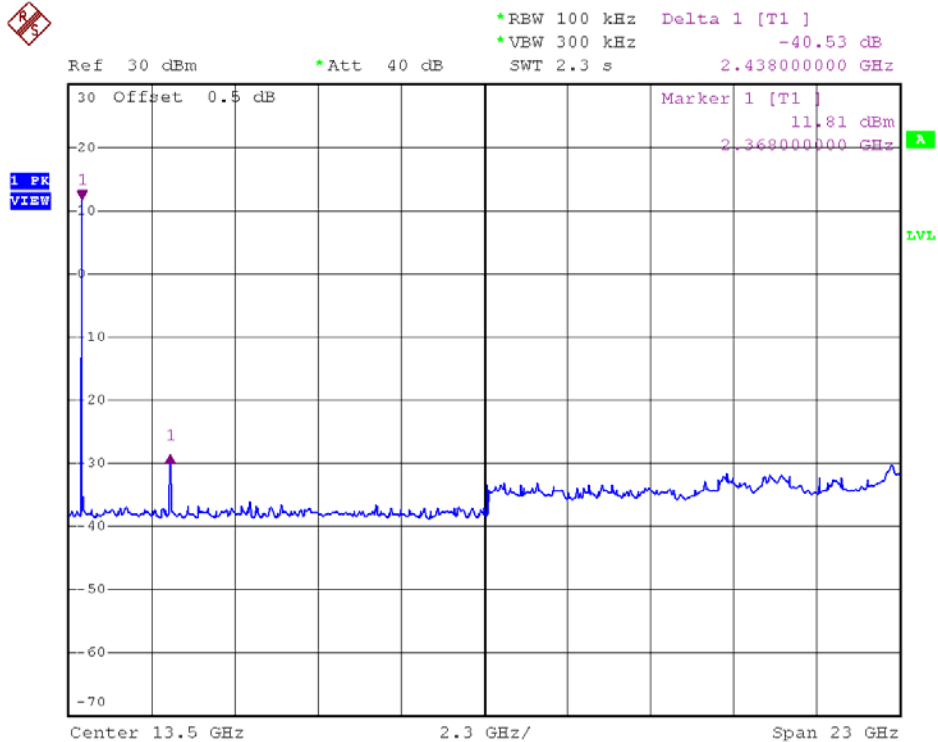

INTERTEK TESTING SERVICES

Out Band Antenna Conducted Emission Plots

Plot B4A1

Plot B4A2

INTERTEK TESTING SERVICES

Out Band Antenna Conducted Emission Plots

Plot B4B1

Plot B4B2

INTERTEK TESTING SERVICES

Out Band Antenna Conducted Emission Plots

Plot B4C1

Plot B4C2

INTERTEK TESTING SERVICES

Out Band Antenna Conducted Emission Plots

Plot B4D1

Plot B4D2