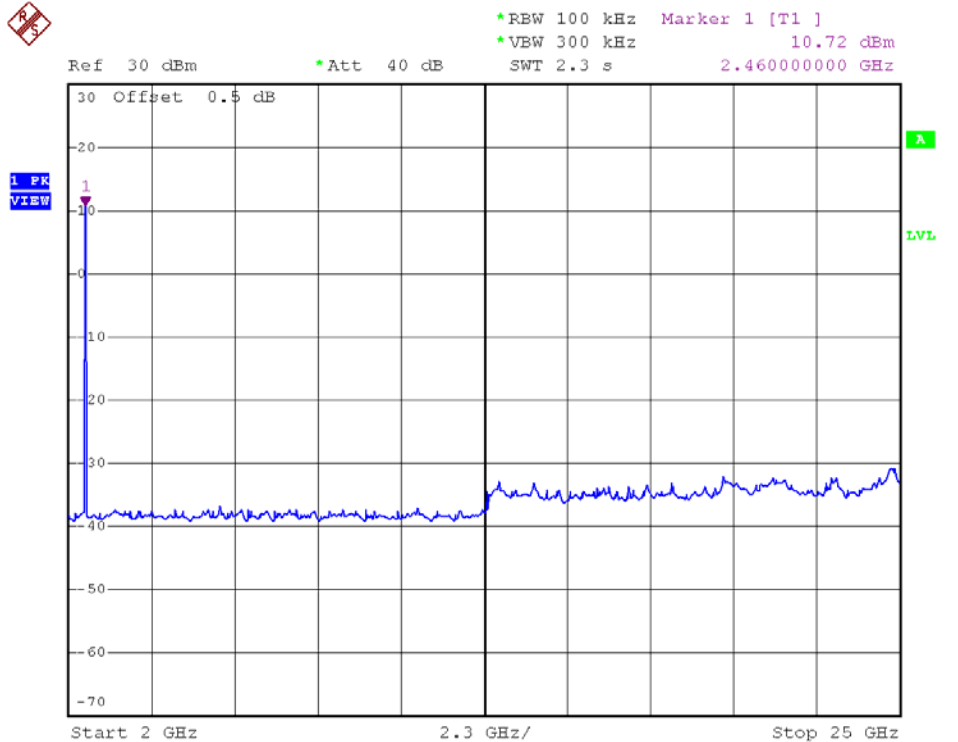

INTERTEK TESTING SERVICES

Out Band Antenna Conducted Emission Plots

Plot B4A1

Plot B4A2

INTERTEK TESTING SERVICES

Out Band Antenna Conducted Emission Plots

Plot B4B1

Plot B4B2

INTERTEK TESTING SERVICES

Out Band Antenna Conducted Emission Plots

Plot B4C1

Plot B4C2

INTERTEK TESTING SERVICES

Out Band Antenna Conducted Emission Plots

Plot B4D1

Plot B4D2