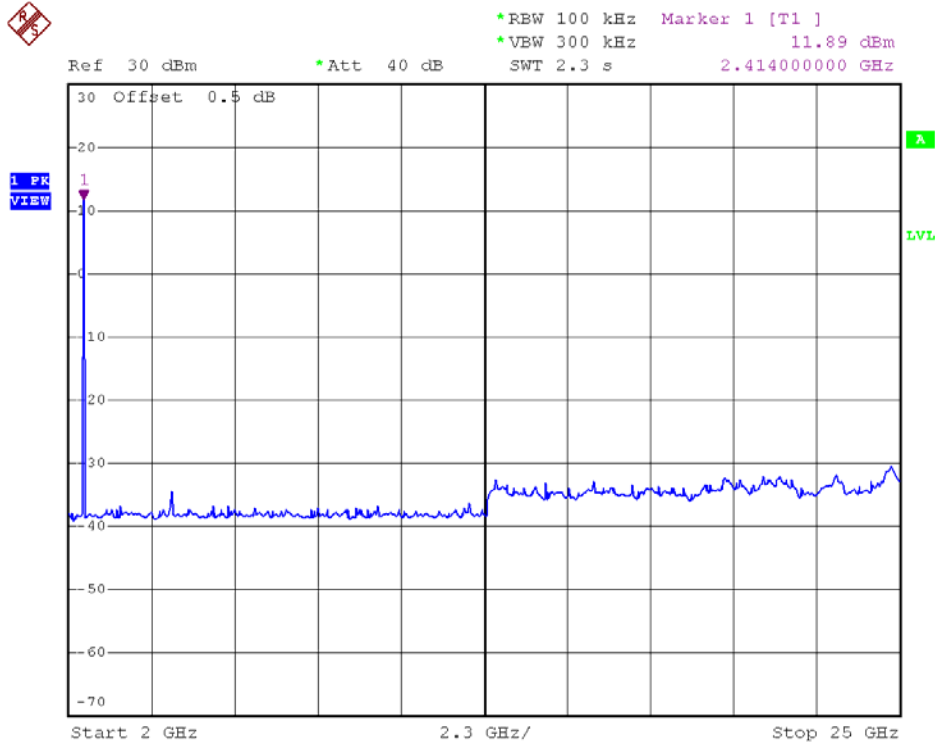

INTERTEK TESTING SERVICES

Out Band Antenna Conducted Emission Plots

Plot B4A1

Plot B4A2

INTERTEK TESTING SERVICES

Out Band Antenna Conducted Emission Plots

Plot B4B1

Plot B4B2

INTERTEK TESTING SERVICES

Out Band Antenna Conducted Emission Plots

Plot B4C1

Plot B4C2

INTERTEK TESTING SERVICES

Out Band Antenna Conducted Emission Plots

Plot B4D1

Plot B4D2