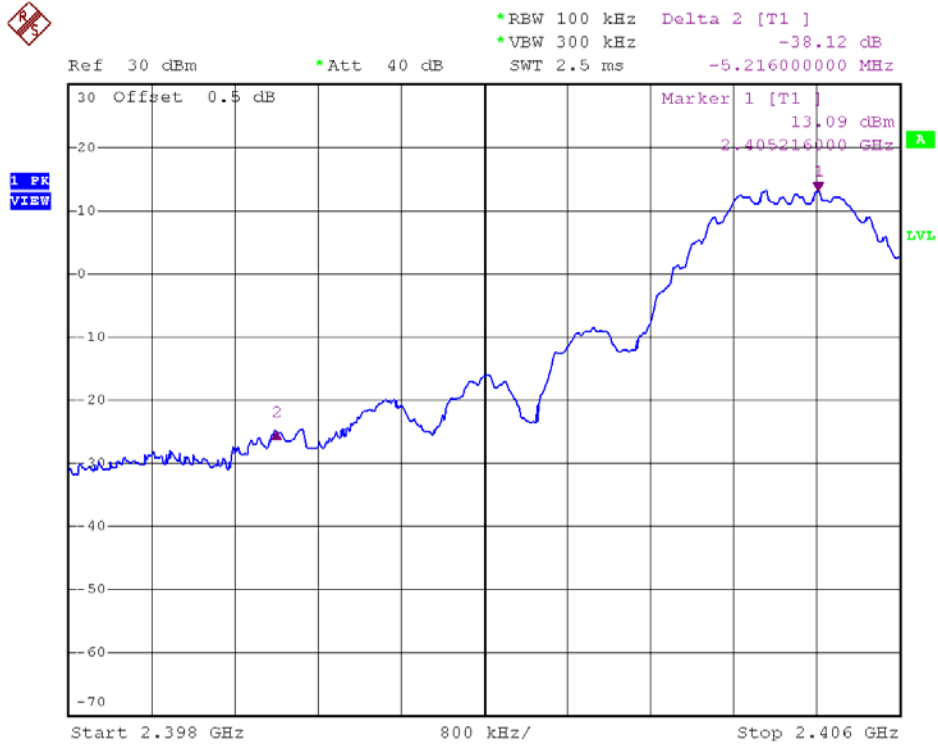

INTERTEK TESTING SERVICES

Out Band Antenna Conducted Emission Plots

Plot B4C1

Plot B4C2

INTERTEK TESTING SERVICES

Out Band Antenna Conducted Emission Plots

Plot B4D1

Plot B4D2