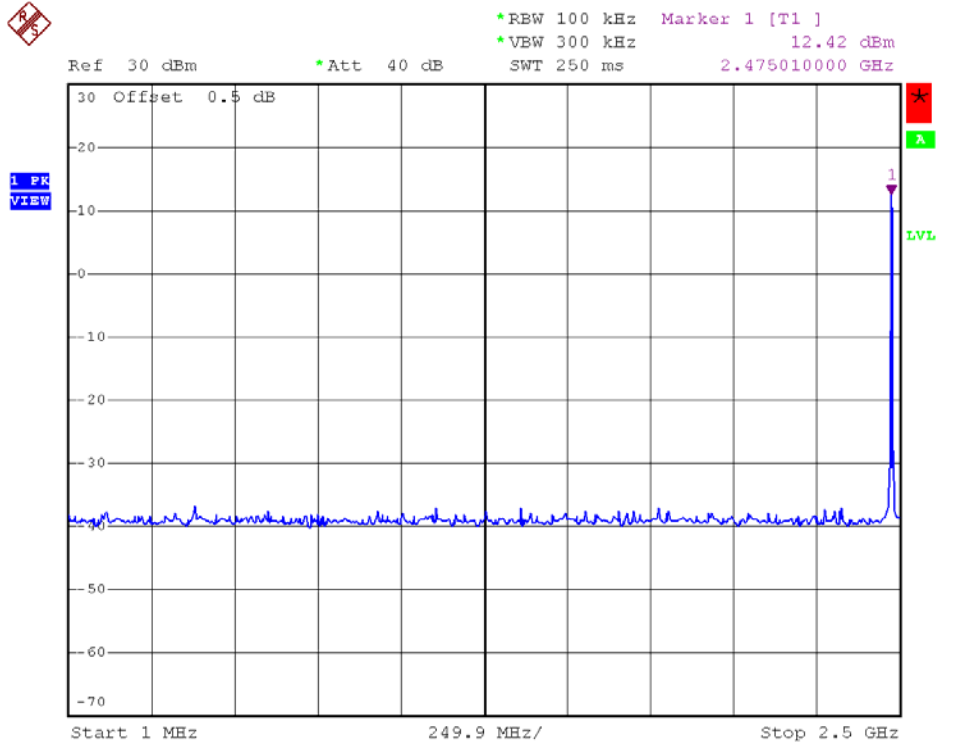

INTERTEK TESTING SERVICES

Out Band Antenna Conducted Emission Plots

Plot B4A1

Plot B4A2

INTERTEK TESTING SERVICES

Out Band Antenna Conducted Emission Plots

Plot B4B1

Plot B4B2

INTERTEK TESTING SERVICES

Out Band Antenna Conducted Emission Plots

Plot B4C1

Plot B4C2

INTERTEK TESTING SERVICES

Out Band Antenna Conducted Emission Plots

Plot B4D1

Plot B4D2