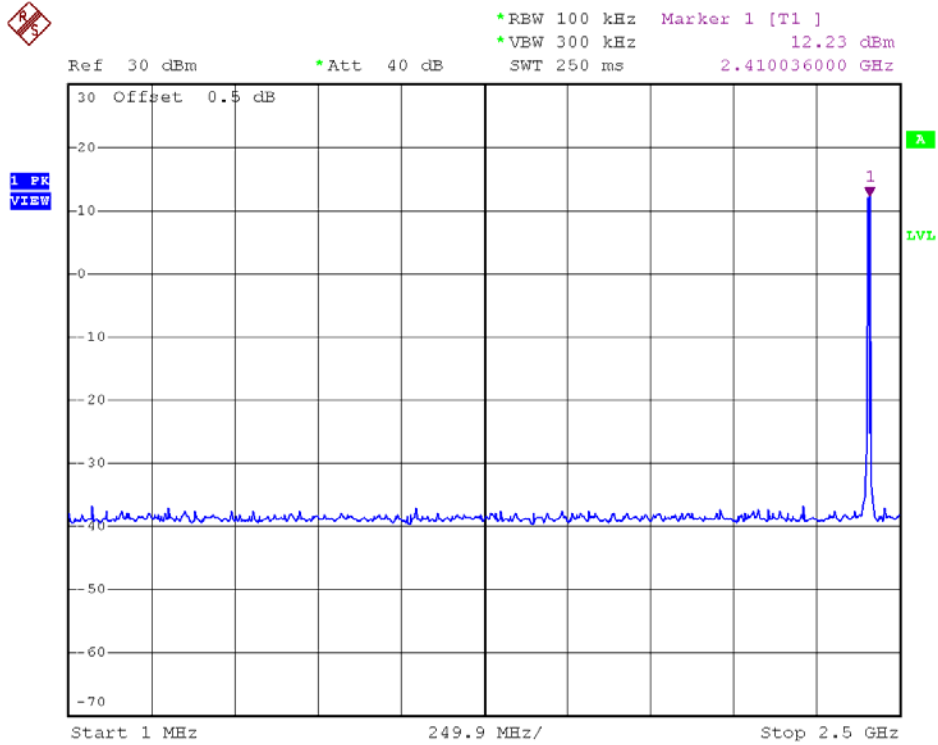

INTERTEK TESTING SERVICES

Out Band Antenna Conducted Emission Plots

Plot B4A1

Plot B4A2

INTERTEK TESTING SERVICES

Out Band Antenna Conducted Emission Plots

Plot B4B1

Plot B4B2

INTERTEK TESTING SERVICES

Out Band Antenna Conducted Emission Plots

Plot B4C1

Plot B4C2

INTERTEK TESTING SERVICES

Out Band Antenna Conducted Emission Plots

Plot B4D1

Plot B4D2