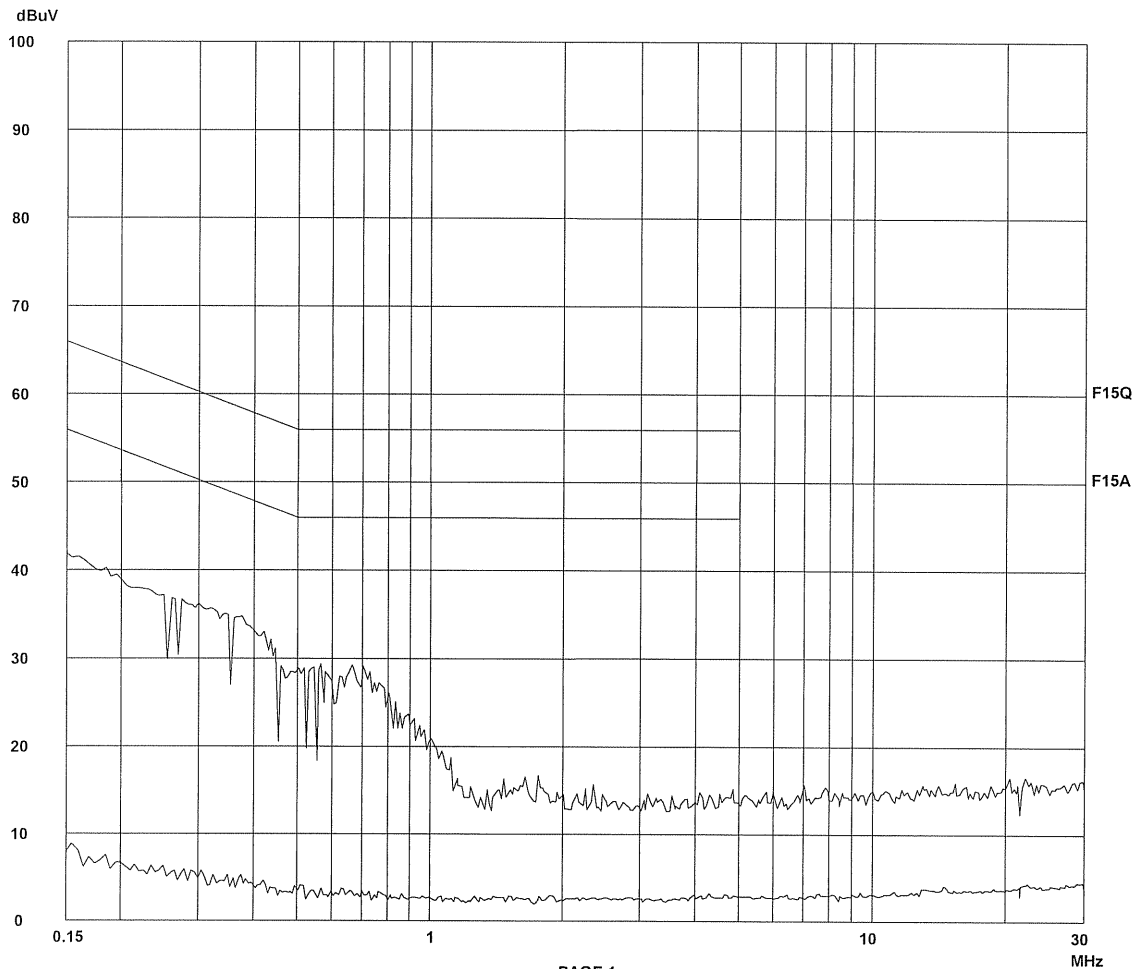

Final Measurement: x QP / + AV
 Meas Time: 1 s
 Subranges: 16
 Acc Margin: 20dB

Transducer No.	Start	Stop	Name
2 1	9k	30M	EW0699
12	9k	30M	EW0192

Report No.: 06081651
Rx & Alarm On Mode
(With Projection On)
AC Mains "L"

Final Measurement Results:

no Results

Report No.: 06081651
 Rx & Alarm On Mode
 (With Projection On)
 AC Mains "N"

Tested By: Ben, Report No.: 06081651

Scan Settings (1 Range)

Frequencies			Receiver Settings					
Start	Stop	Step	IF BW	Detector	M-Time	Atten	Preamp	OpRge
150k	30M	5k	10k	PK+AV	10ms	AUTO	LN OFF	60dB

Final Measurement: x QP / + AV

Meas Time: 1 s
 Subranges: 16
 Acc Margin: 20dB

Transducer No.	Start	Stop	Name
2	1 9k	30M	EW0699
12	9k	30M	EW0192

Report No.: 06081651
Rx & Alarm On Mode
(With Projection On)
AC Mains "N"