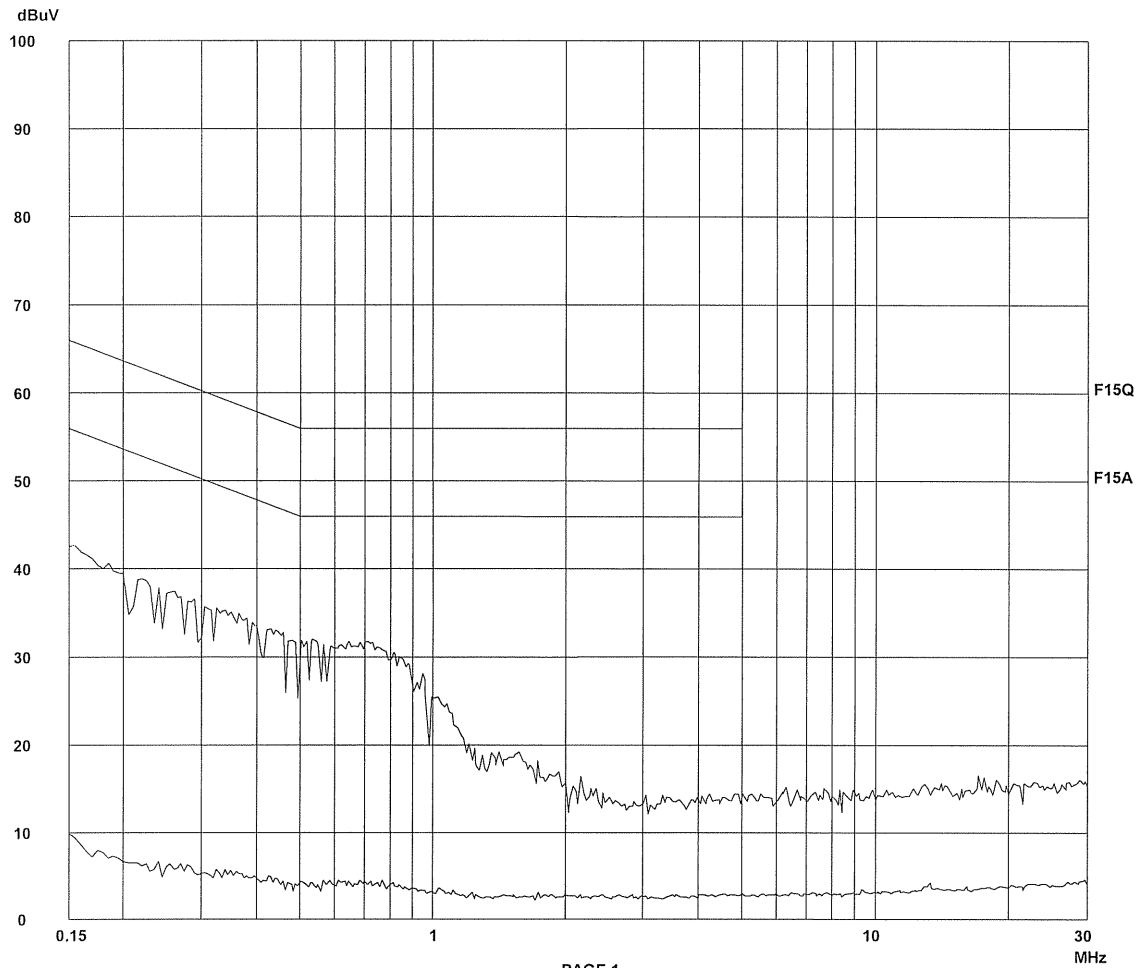

Report No.: 06081651
 Rx & Alarm On Mode
 (With Projection On)
 AC Mains "L"

Tested By: Ben, Report No.: 06081651

Scan Settings (1 Range)

Frequencies			Receiver Settings				
Start	Stop	Step	IF BW	Detector	M-Time	Atten	Preamp OpRge
150k	30M	5k	10k	PK+AV	10ms	AUTO	LN OFF 60dB

Final Measurement: x QP / + AV
 Meas Time: 1 s
 Subranges: 16
 Acc Margin: 20dB

Transducer No.	Start	Stop	Name
2 1	9k	30M	EW0699
12	9k	30M	EW0192

Report No.: 06081651
Rx & Alarm On Mode
(With Projection On)
AC Mains "L"

Final Measurement Results:

no Results

Report No.: 06081651
 Rx & Alarm On Mode
 (With Projection On)
 AC Mains "N"

Tested By: Ben, Report No.: 06081651

Scan Settings (1 Range)

Frequencies			Receiver Settings					
Start	Stop	Step	IF BW	Detector	M-Time	Atten	Preamp	OpRge
150k	30M	5k	10k	PK+AV	10ms	AUTO	LN OFF	60dB

Final Measurement: x QP / + AV

Meas Time: 1 s
 Subranges: 16
 Acc Margin: 20dB

Transducer No.	Start	Stop	Name
2	1 9k	30M	EW0699
12	9k	30M	EW0192

Report No.: 06081651
Rx & Alarm On Mode
(With Projection On)
AC Mains "N"