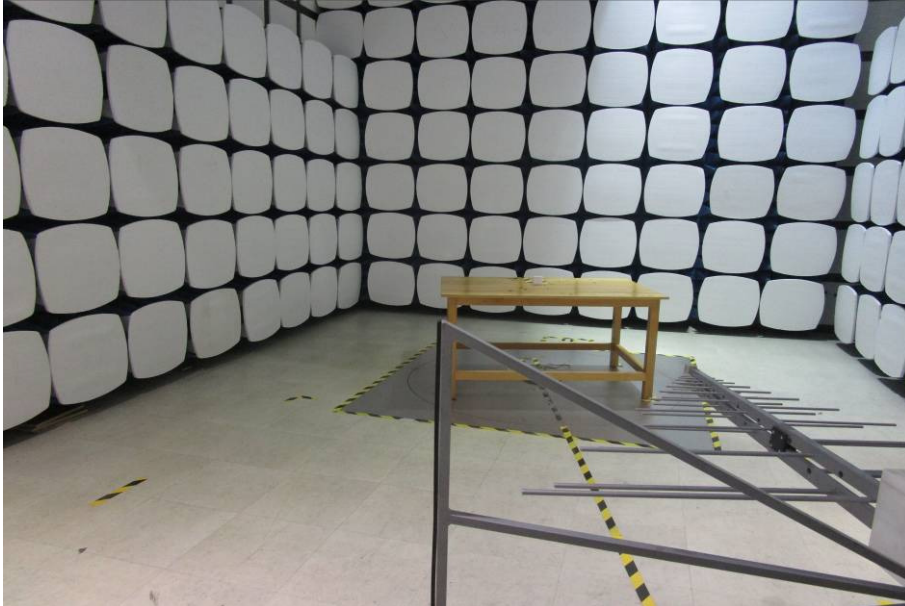

# 1 Photographs - EUT Test Setup

Test model No.: BAR228

## 1.1 Radiated Emission

## 1.2 Radiated Spurious Emission