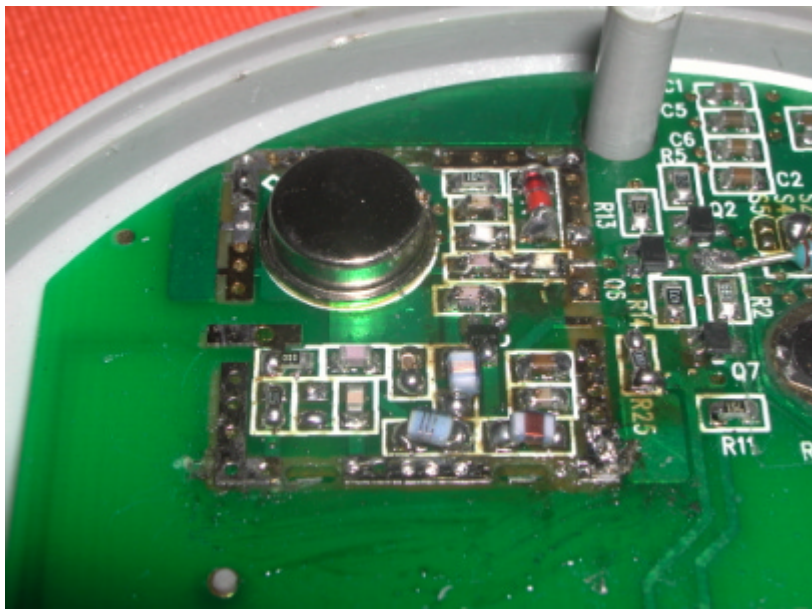

Test Setup

FCC ID : NMTAWR129-1

Internal Photo - 1

Internal Photo - 2

Test Setup

FCC ID : NMTAWR129-01

Internal Photo - 3

Internal Photo - 4