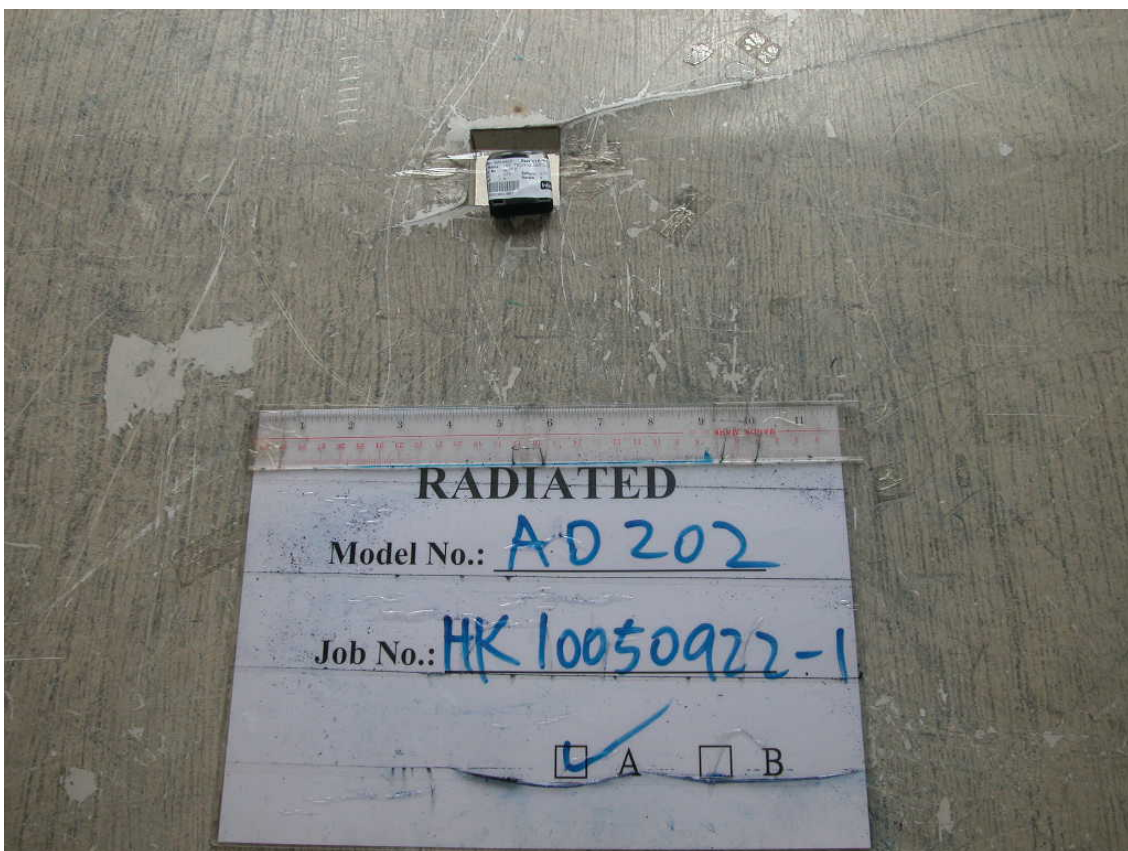

---

INTERTEK TESTING SERVICE

---

Report No: HK10050922-1

Configuration Photographs  
Worst-Case Radiated Emissions

(Front View)

Model : AD202

---

## Configuration Photographs Worst-Case Radiated Emissions

(Back View)

Model : AD202