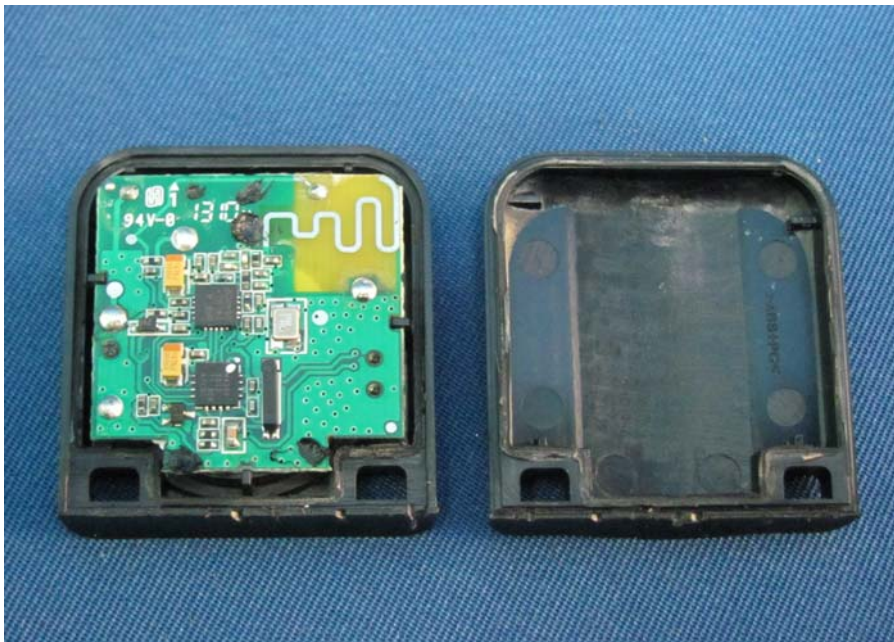

INTERTEK TESTING SERVICE

Report No.: HK10050922-1

Equipment Photographs

Model : AD202

(Internal)

INTERTEK TESTING SERVICE

Report No.: HK10050922-1

Equipment Photographs

Model : AD202

(Internal)