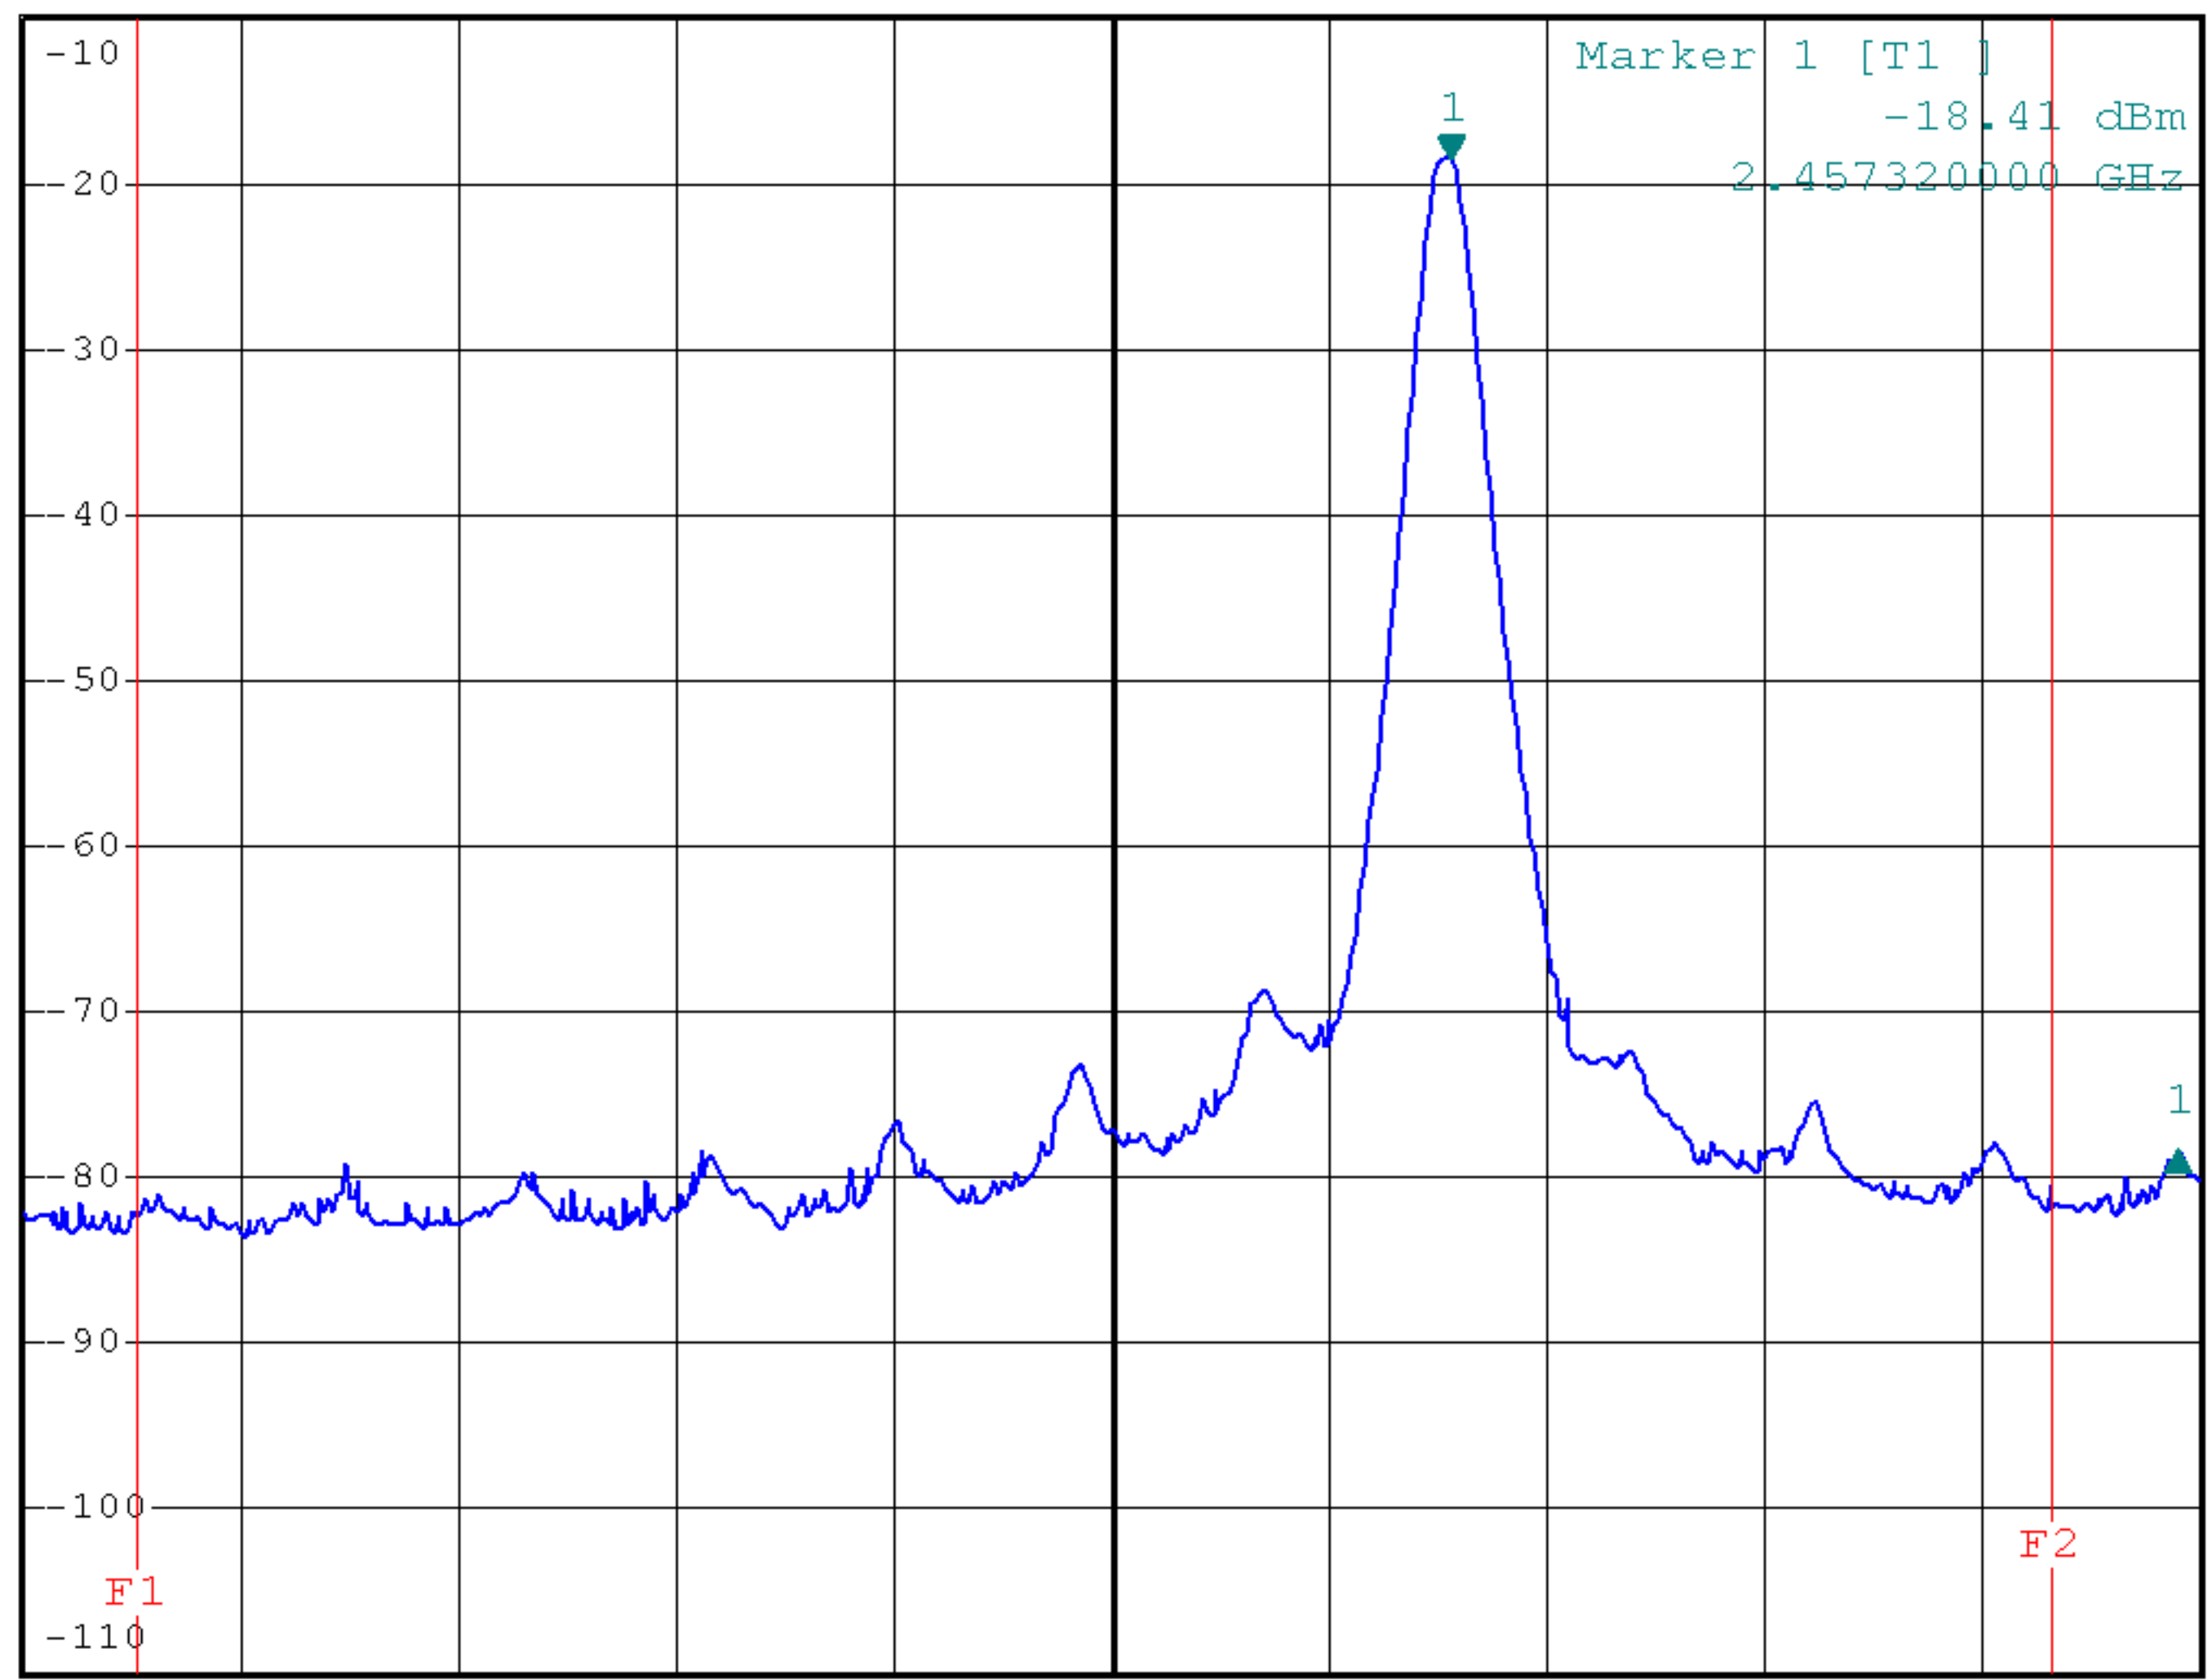

*RBW 1 MHz Delta 1 [T1]
VBW 3 MHz -59.92 dB
SWT 2.5 ms 31.730000000 MHz

Ref -10 dBm *Att 0 dB

Start 2.395 GHz 9.5 MHz/ Stop 2.49 GHz

*RBW 1 MHz Delta 1 [T1]
VBW 3 MHz -60.30 dB
SWT 2.5 ms 32.870000000 MHz

Ref -10 dBm

*Att 0 dB

1 PK
VIEW

Center 2.4835 GHz 9.5 MHz/ Span 95 MHz