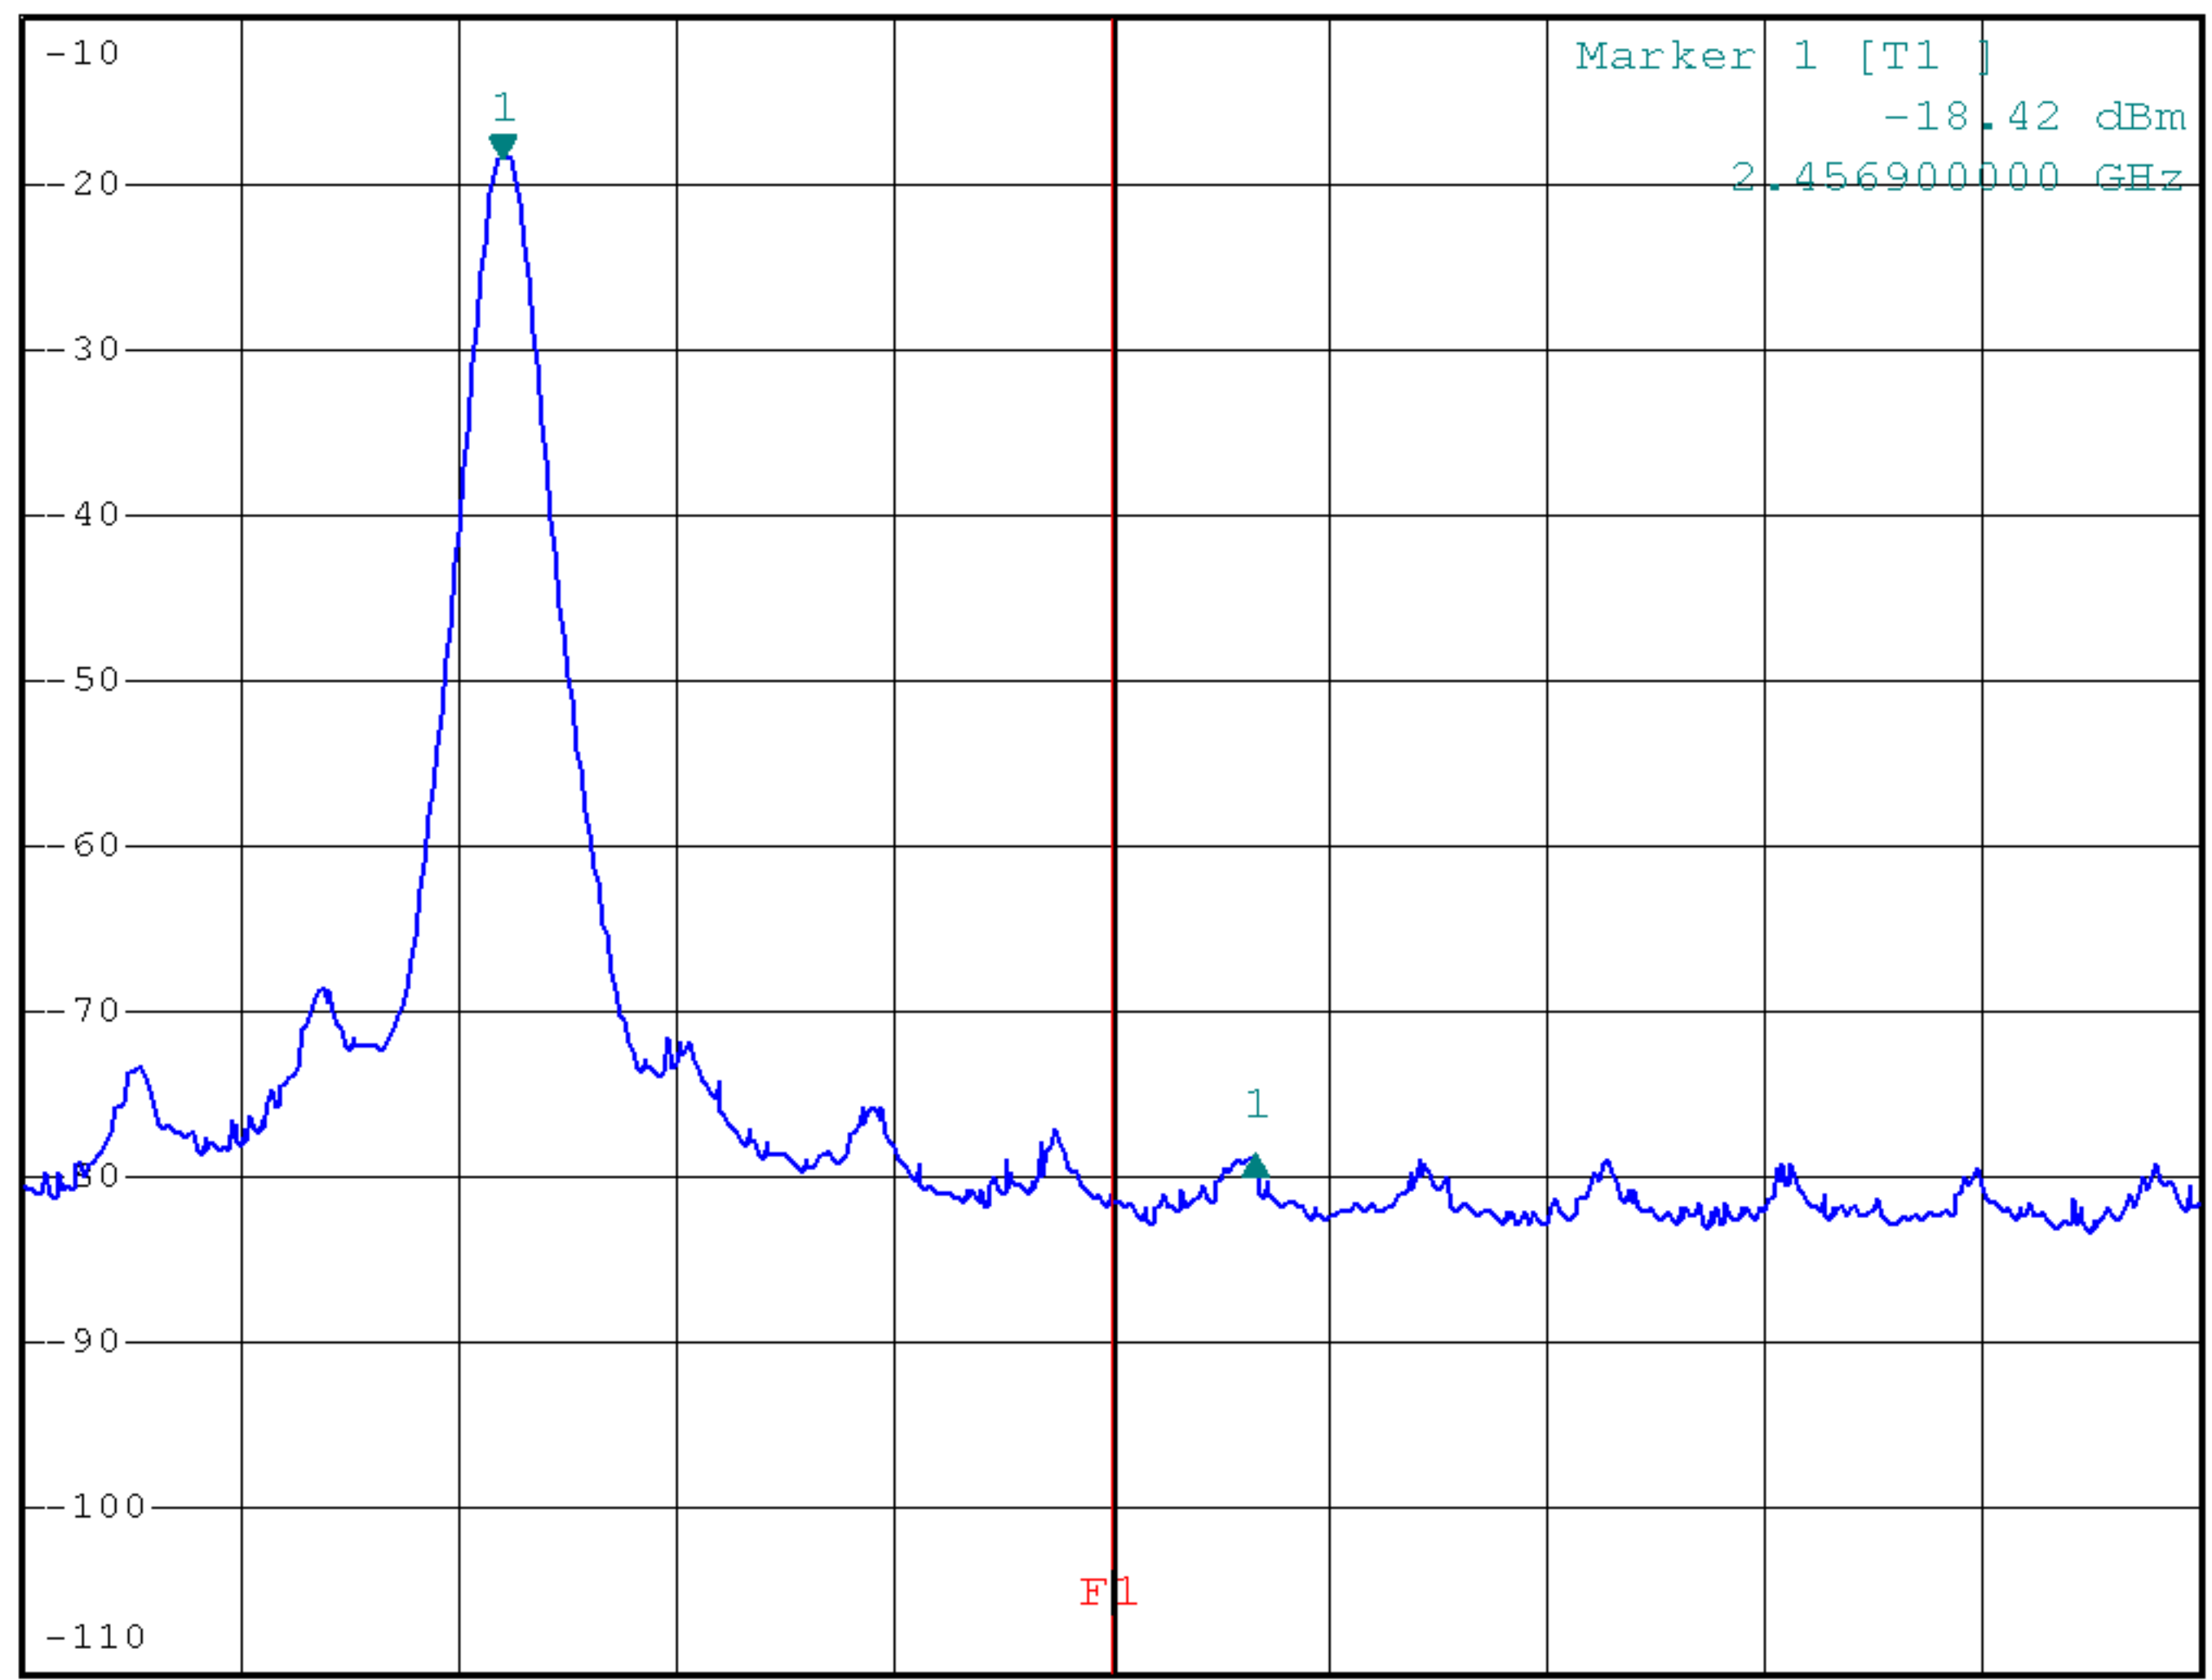

*RBW 1 MHz Delta 1 [T1]
VBW 3 MHz -59.92 dB
SWT 2.5 ms 31.730000000 MHz

Ref -10 dBm *Att 0 dB

Start 2.395 GHz 9.5 MHz/ Stop 2.49 GHz

*RBW 1 MHz Delta 1 [T1]
VBW 3 MHz -60.30 dB
SWT 2.5 ms 32.870000000 MHz

Ref -10 dBm

*Att 0 dB

1 PK
VIEW

Center 2.4835 GHz 9.5 MHz/ Span 95 MHz