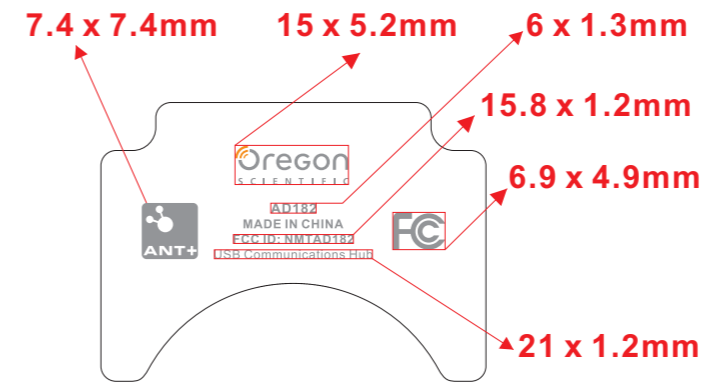

Labelling

INLAY
-COLOR: WHITE(CW-05)
-TEXTURE: MATT.
-S/S COLOR:
PMS425C(GREY)
PMS144C(ORANGE)

2011-05-23
size:50.9 x 36.9mm

INLAY
size:50.9 x 36.9mm

Label Location